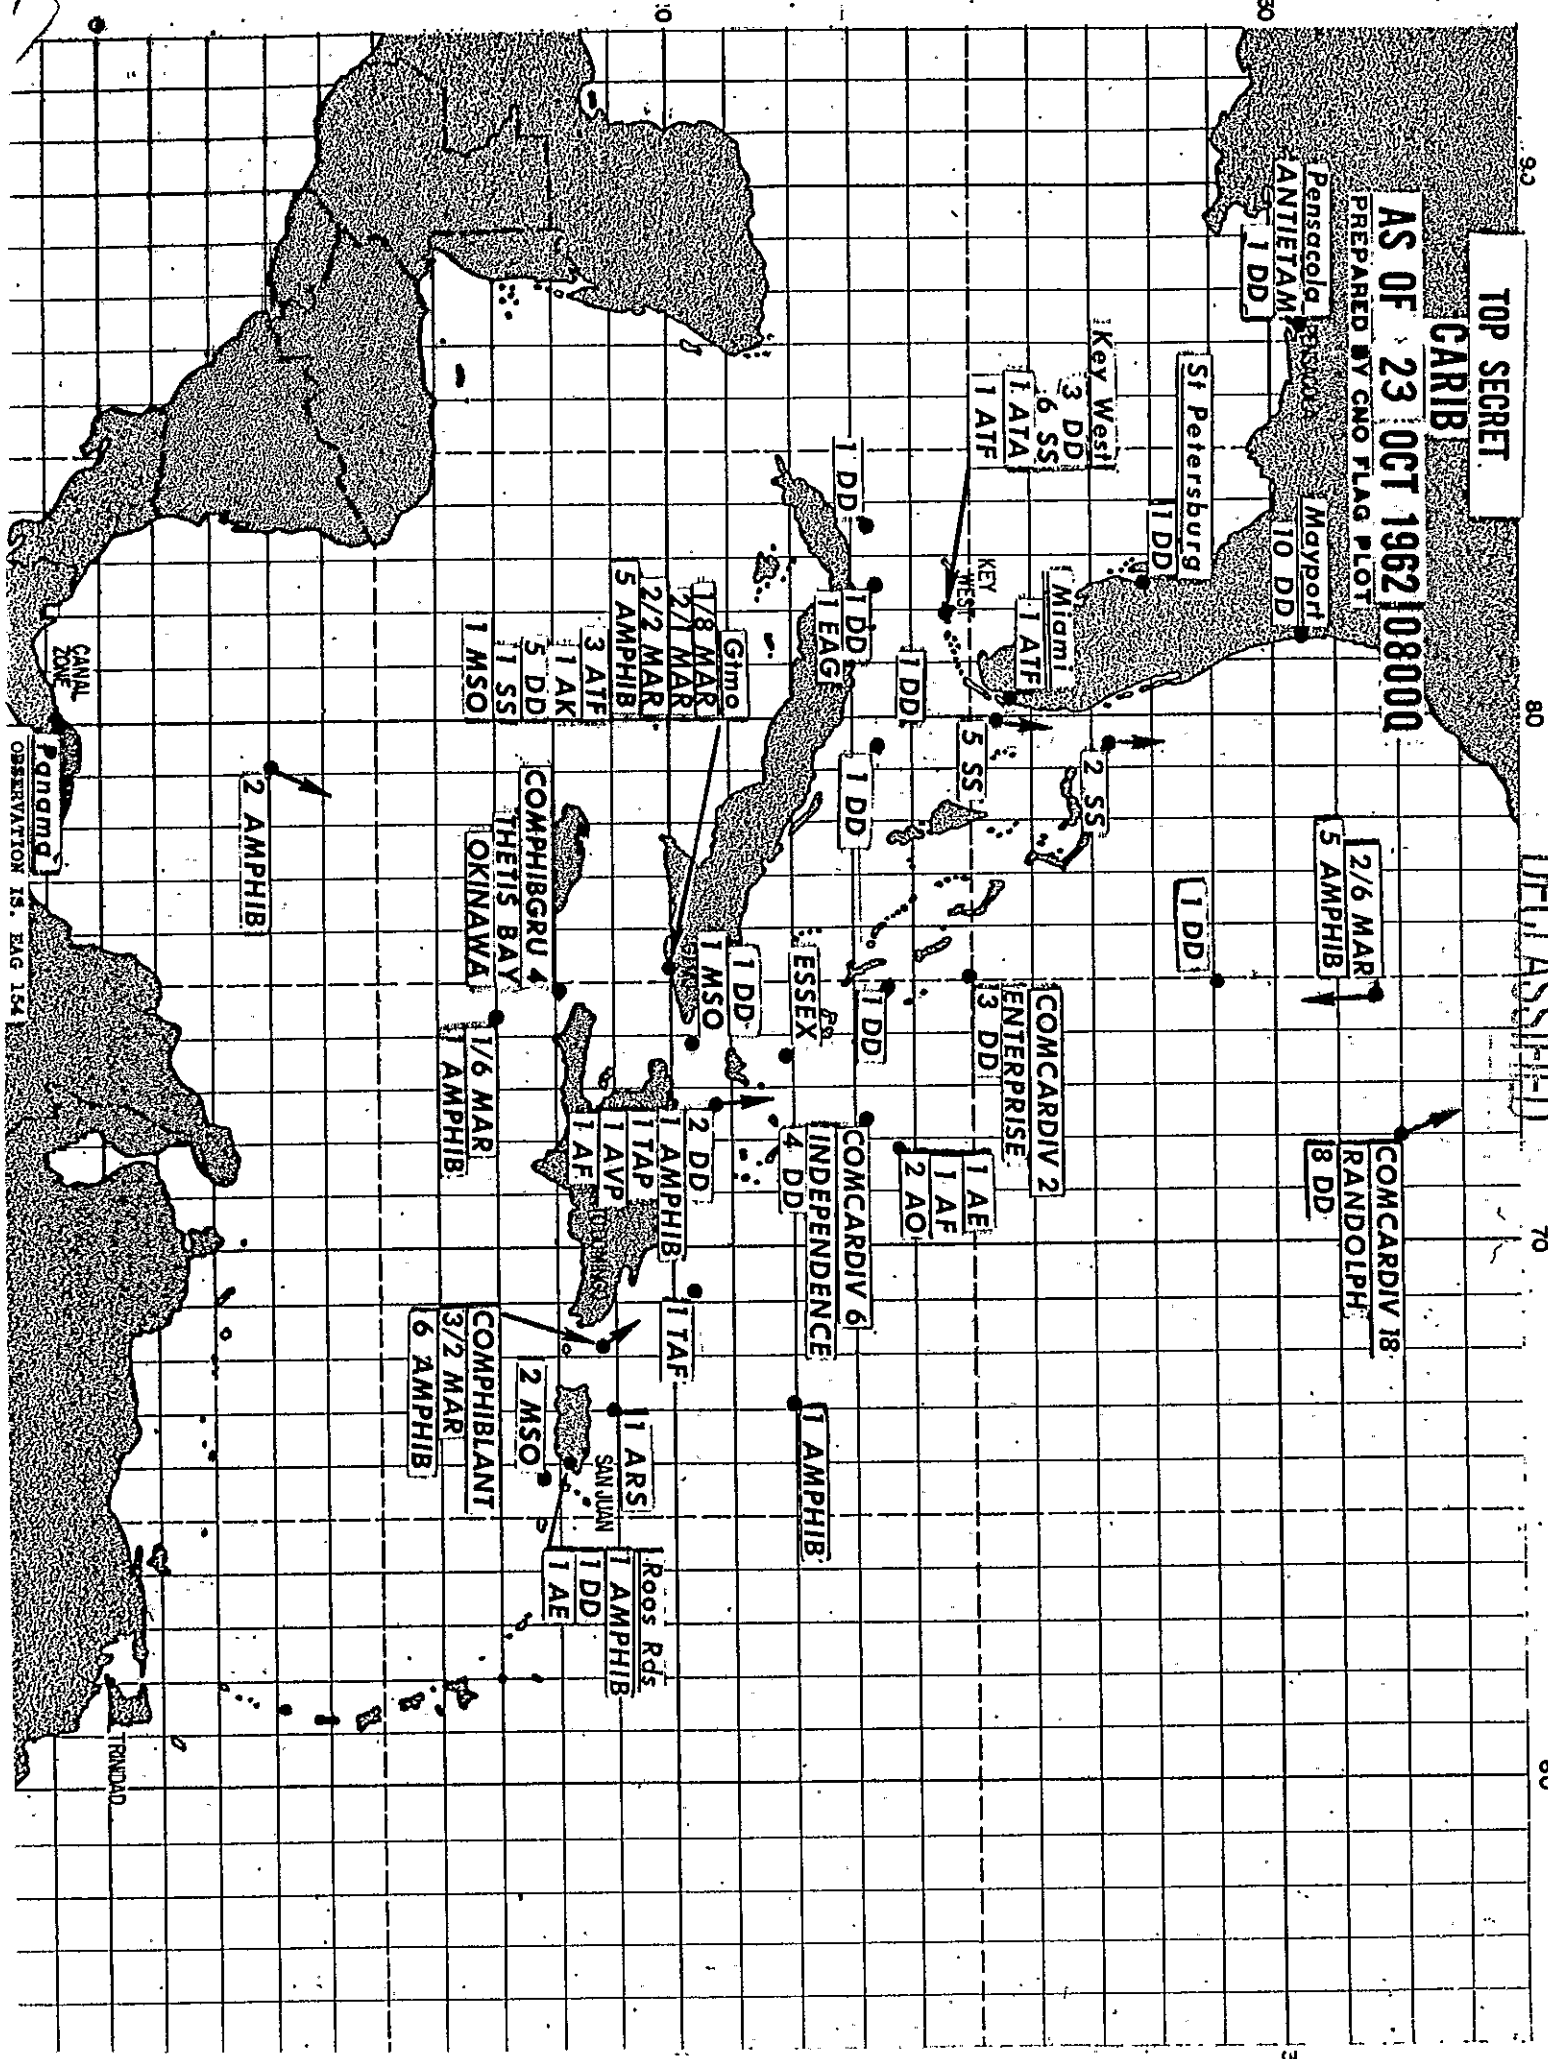

TOP SECRET

CARIB

AS OF 23 OCT 1962 108000

PREPARED BY CNO FLAG PLOT

DECLASSIFIED

2/6 MAR
5 AMPHIB

COMCARDIV 18
RANDOLPH
8 DD

1 DD

Key West
3 DD
6 SS
1 ATA
1 ATF

1 DD

Miami
1 ATF

1 DD

1 DD

1 DD
1 EAG

1 DD

1 DD