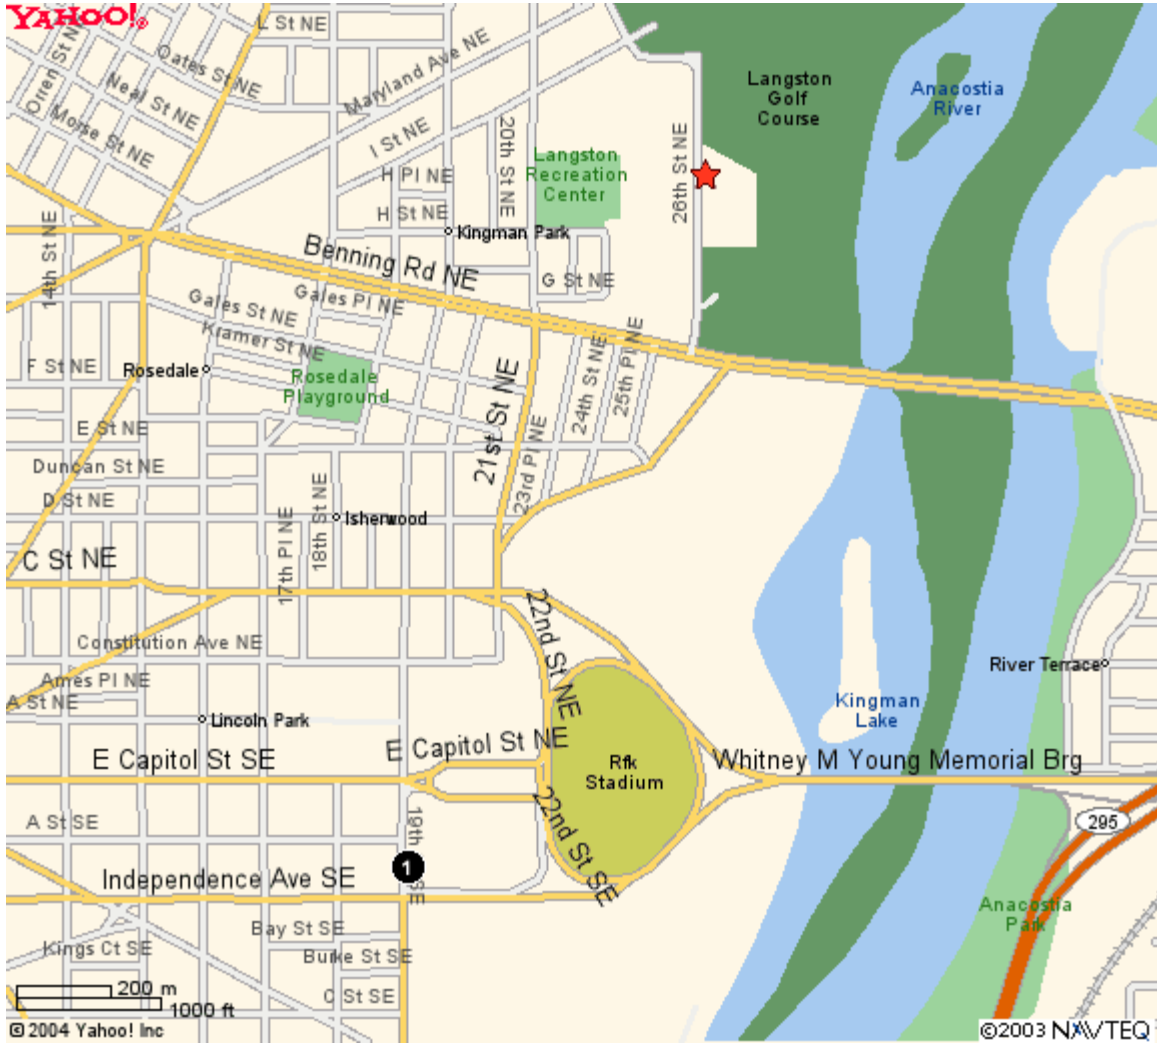

Yahoo! My Yahoo! Mail

Welcome, **suzyw2341**
[Sign Out, My Account]

Search the web

Me

Yahoo! Maps

<< Back to Map

★ 829 26th St Ne Washington, DC 20002-3201

Map#	Business/Landmark Info	Distance
1	METRO-STADIUM ARMORY STATION 100 19TH ST SE WASHINGTON, DC Phone: (202) 637-7000	0.51 miles

When using any driving directions or map, it's a good idea to do a reality check and make sure the road still exists, watch out for construction, and follow all traffic safety precautions. This is only to be used as an aid in planning.