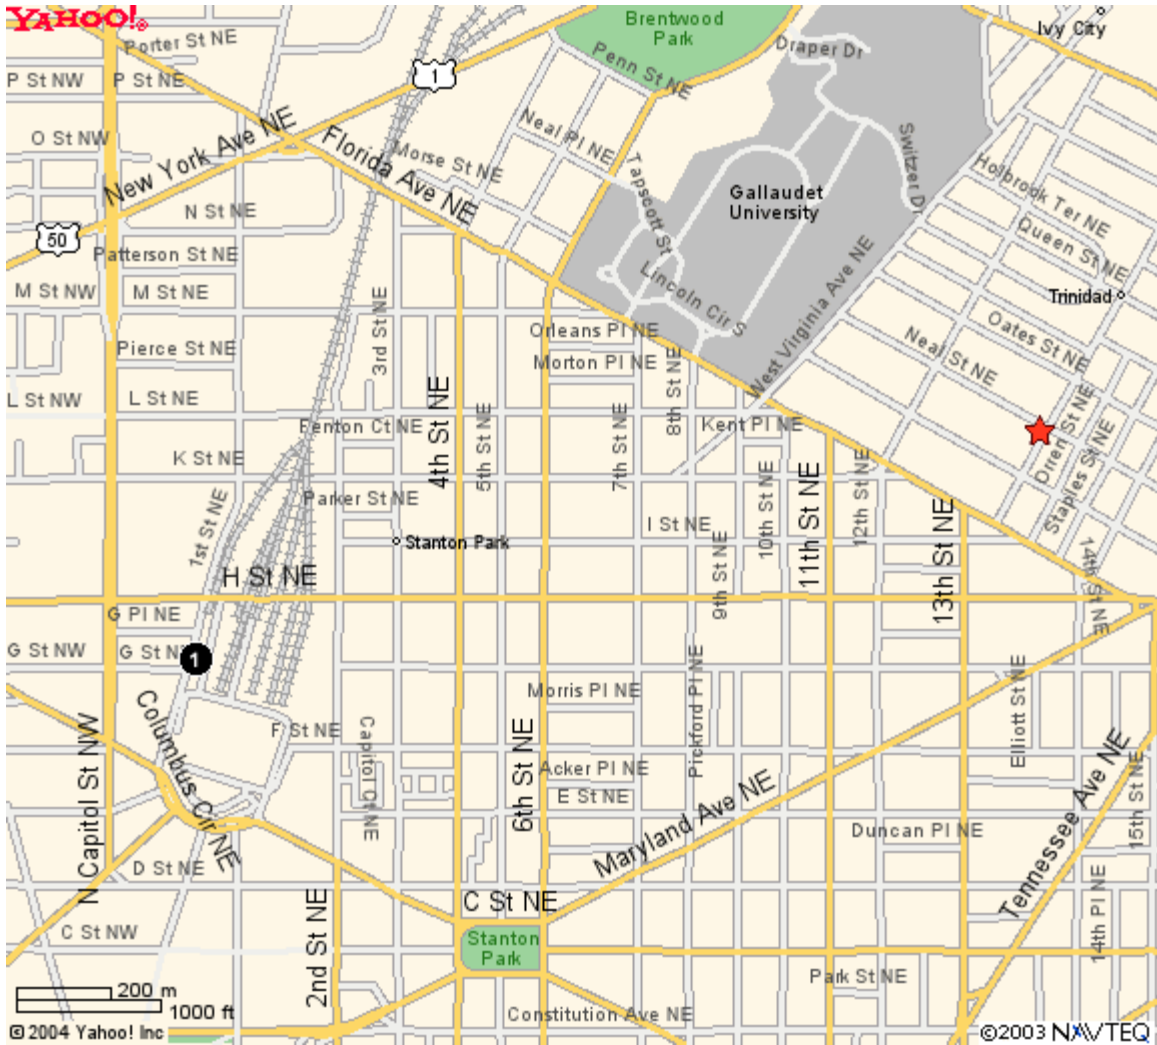

# Yahoo! Maps

[Back to Map](#)

★ **1299 Neal St Ne Washington, DC 20002-3800**

Map#

Business/Landmark Info

Distance

**1**

**METRO-UNION STATION**  
700 1ST ST NE  
WASHINGTON, DC  
**Phone:** (202) 637-7000

**0.54 miles**

When using any driving directions or map, it's a good idea to do a reality check and make sure the road still exists, watch out for construction, and follow all traffic safety precautions. This is only to be used as an aid in planning.