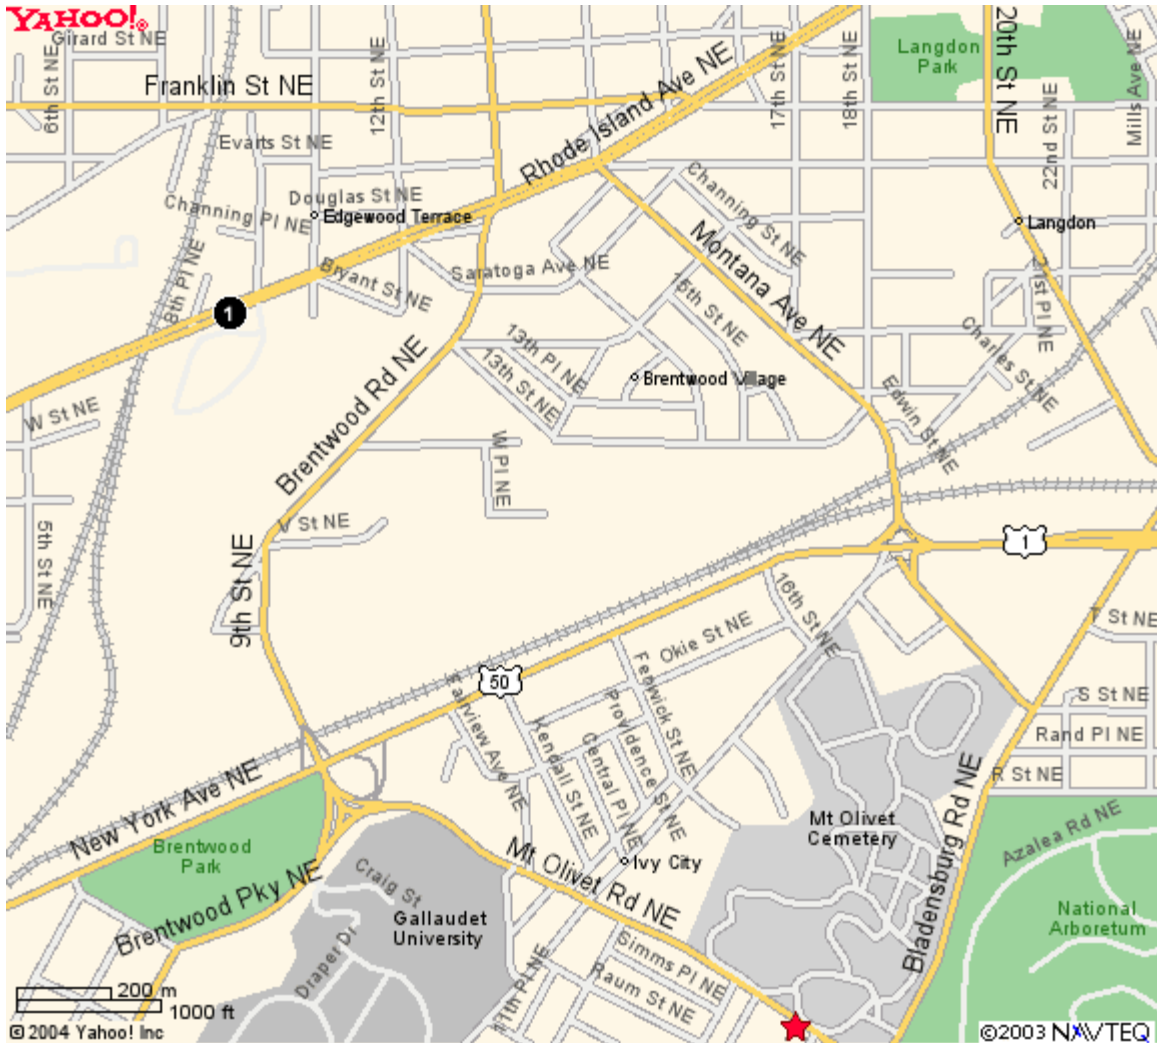

Yahoo! My Yahoo! Mail

Welcome, **suzyw2341**
[Sign Out, My Account]

Search the web

Mz

Yahoo! Maps

[← Back to Map](#)

★ **1375 Mount Olivet Rd Ne Washington, DC 20002-2599**

Map#

Business/Landmark Info

Distance

1

METRO-RHODE ISLAND AVE STATION

0.54 miles

800 RHODE ISLAND AVE NE

WASHINGTON, DC

Phone: (202) 637-7000

When using any driving directions or map, it's a good idea to do a reality check and make sure the road still exists, watch out for construction, and follow all traffic safety precautions. This is only to be used as an aid in planning.