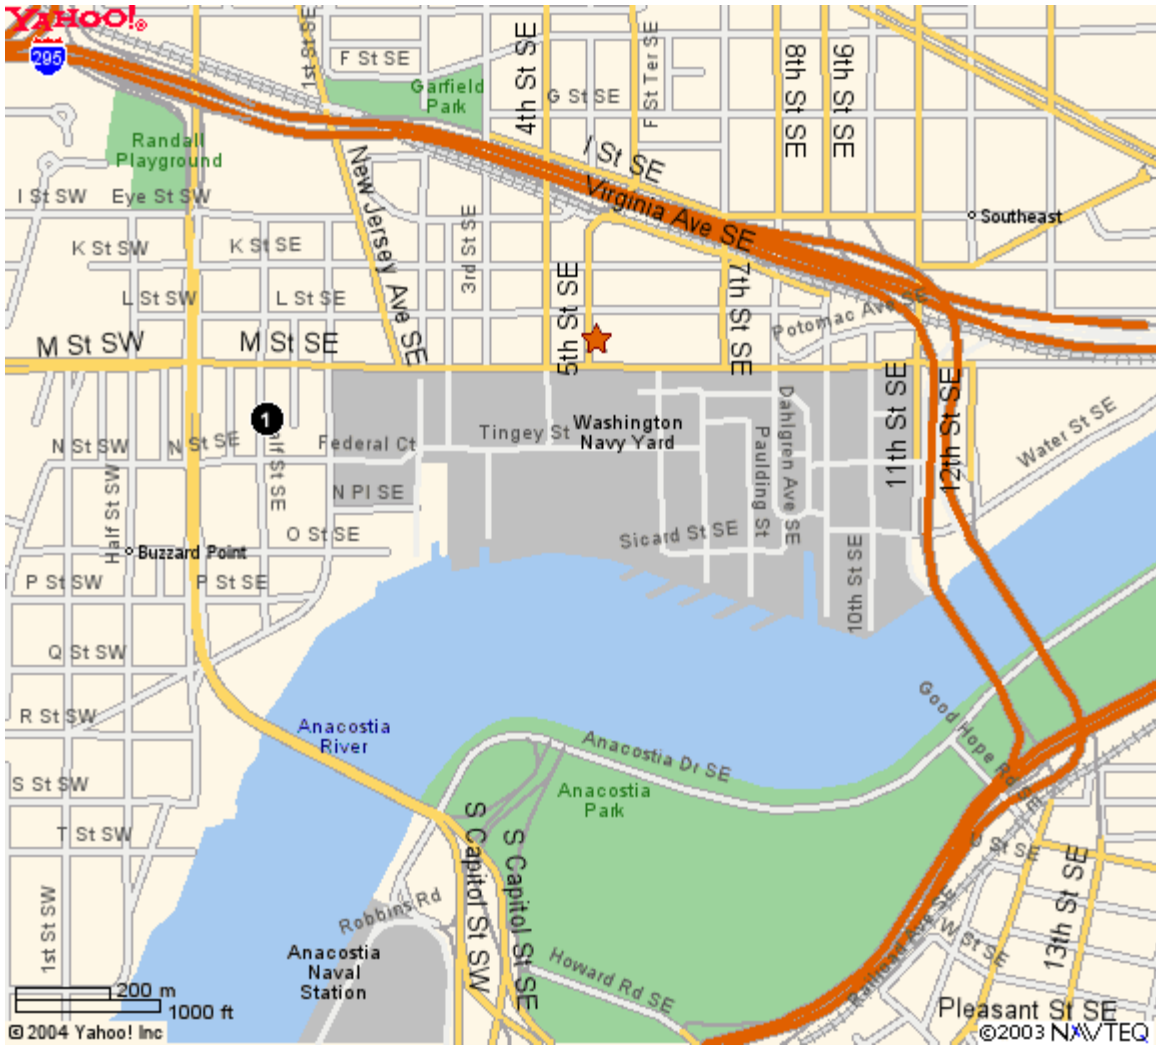

Yahoo! My Yahoo! Mail

Welcome, **suzyw2341**
[Sign Out, My Account]

Search the web

Mz

Yahoo! Maps

← Back to Map

★ 1150 5th St Se Washington, DC 20003-3485

Map#

Business/Landmark Info

Distance

1

METRO-NAVY YARD STATION

0.44 miles

1200 HALF ST SE
WASHINGTON, DC
Phone: (202) 637-7000

When using any driving directions or map, it's a good idea to do a reality check and make sure the road still exists, watch out for construction, and follow all traffic safety precautions. This is only to be used as an aid in planning.