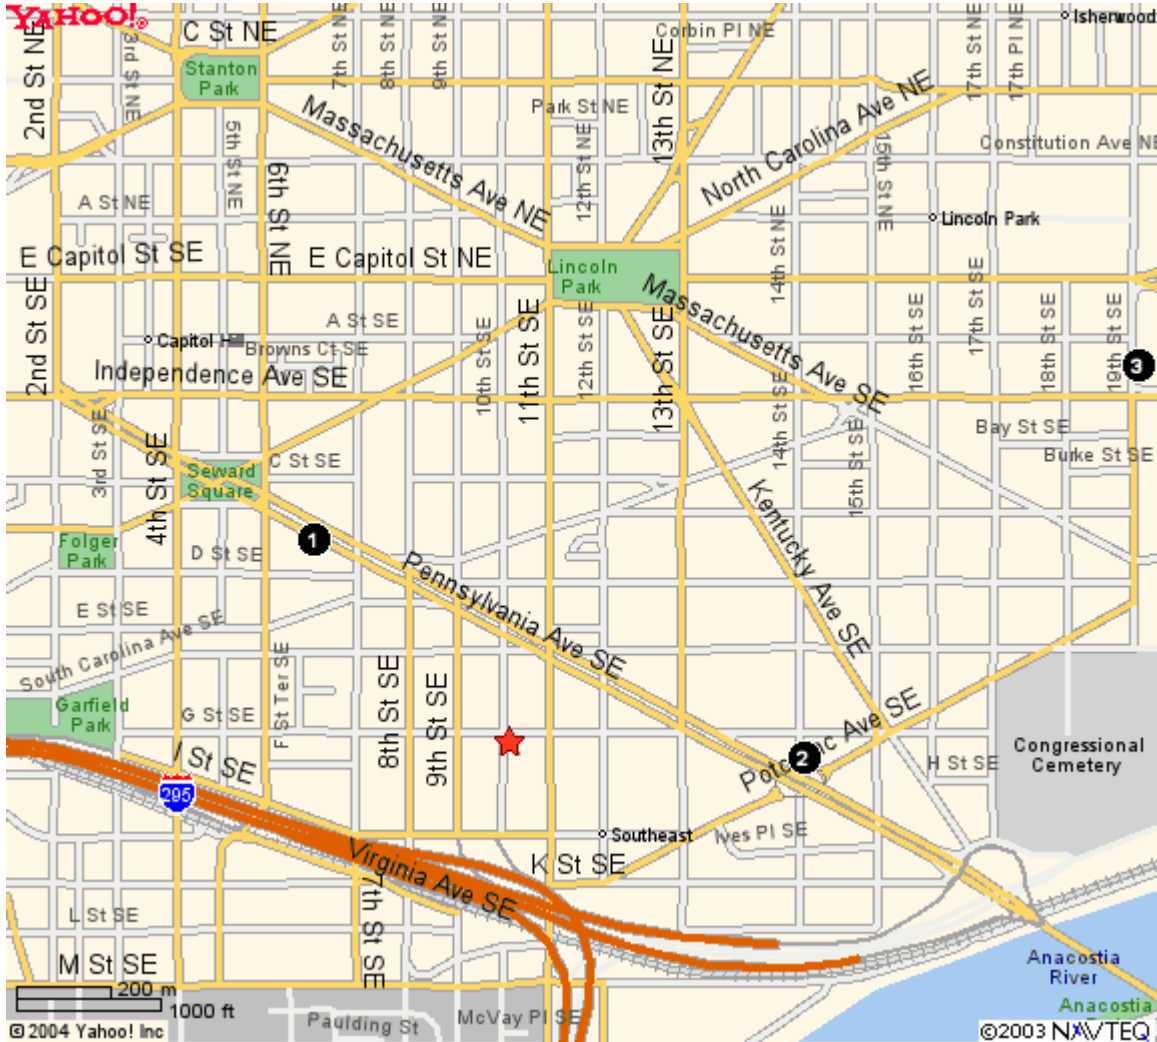

# Yahoo! Maps

← Back to Map

★ 1001 G St Se Washington, DC 20003-2821

Map#	Business/Landmark Info	Distance
1	<b>METRO-EASTERN MARKET STATION</b> 699 PENNSYLVANIA AVE SE WASHINGTON, DC Phone: (202) 637-7000	0.36 miles
2	<b>METRO-POTOMAC AVE STATION</b> 700 14TH ST SE WASHINGTON, DC Phone: (202) 637-7000	0.41 miles
3	<b>METRO-STADIUM ARMORY STATION</b> 100 19TH ST SE WASHINGTON, DC Phone: (202) 637-7000	0.75 miles

When using any driving directions or map, it's a good idea to do a reality check and make sure the road still exists, watch out for construction, and follow all traffic safety precautions. This is only to be used as an aid in planning.