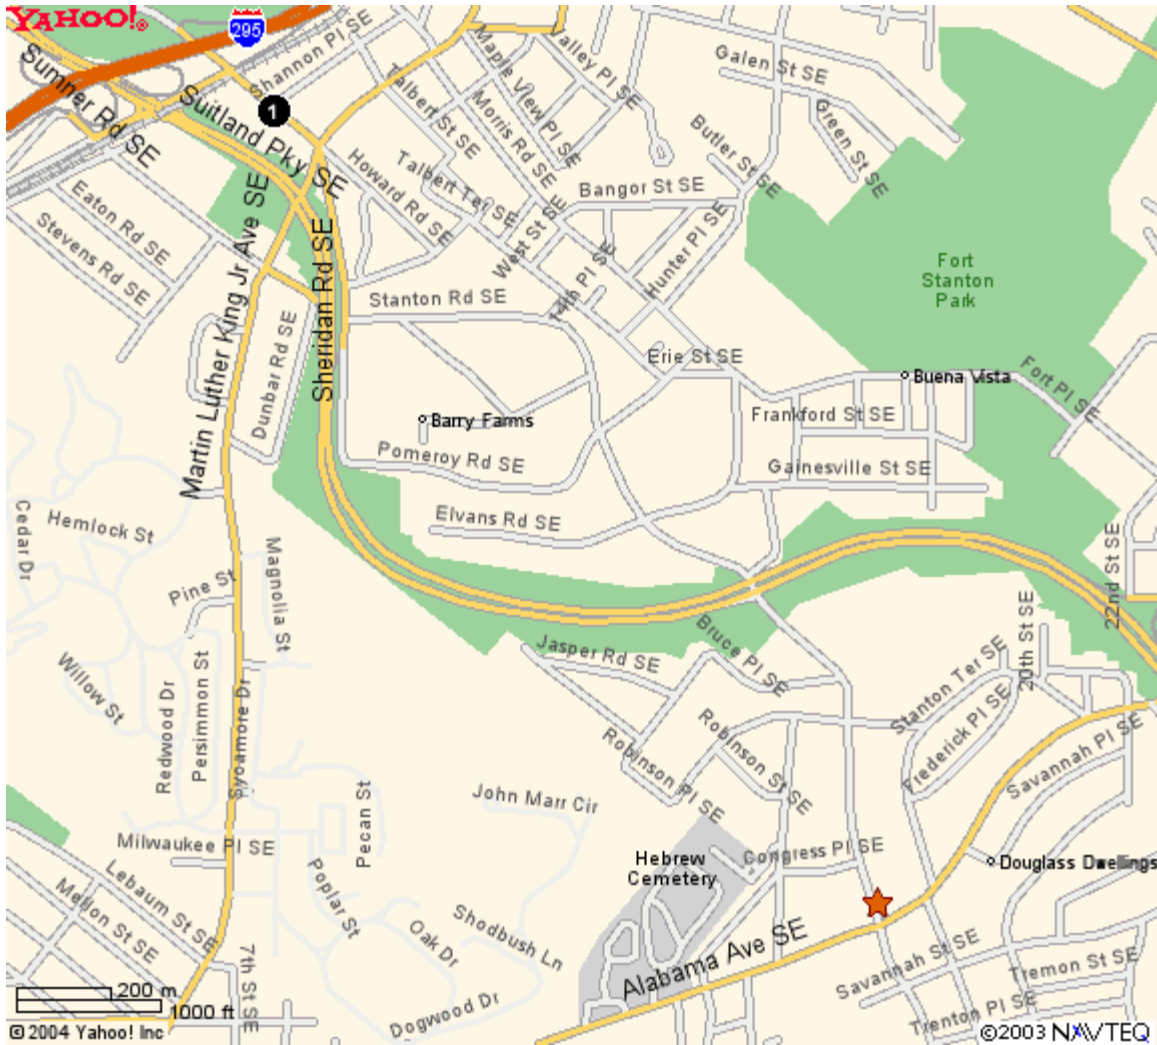

Yahoo! My Yahoo! Mail

Welcome, **suzyw2341**
[Sign Out, My Account]

Search the web

Mz

Yahoo! Maps

« Back to Map

★ 3264 Stanton Rd Se Washington, DC 20020-2900

Map#

Business/Landmark Info

Distance

1

METRO-ANACOSTIA STATION

0.68 miles

1101 HOWARD RD SE
WASHINGTON, DC
Phone: (202) 637-7000

When using any driving directions or map, it's a good idea to do a reality check and make sure the road still exists, watch out for construction, and follow all traffic safety precautions. This is only to be used as an aid in planning.