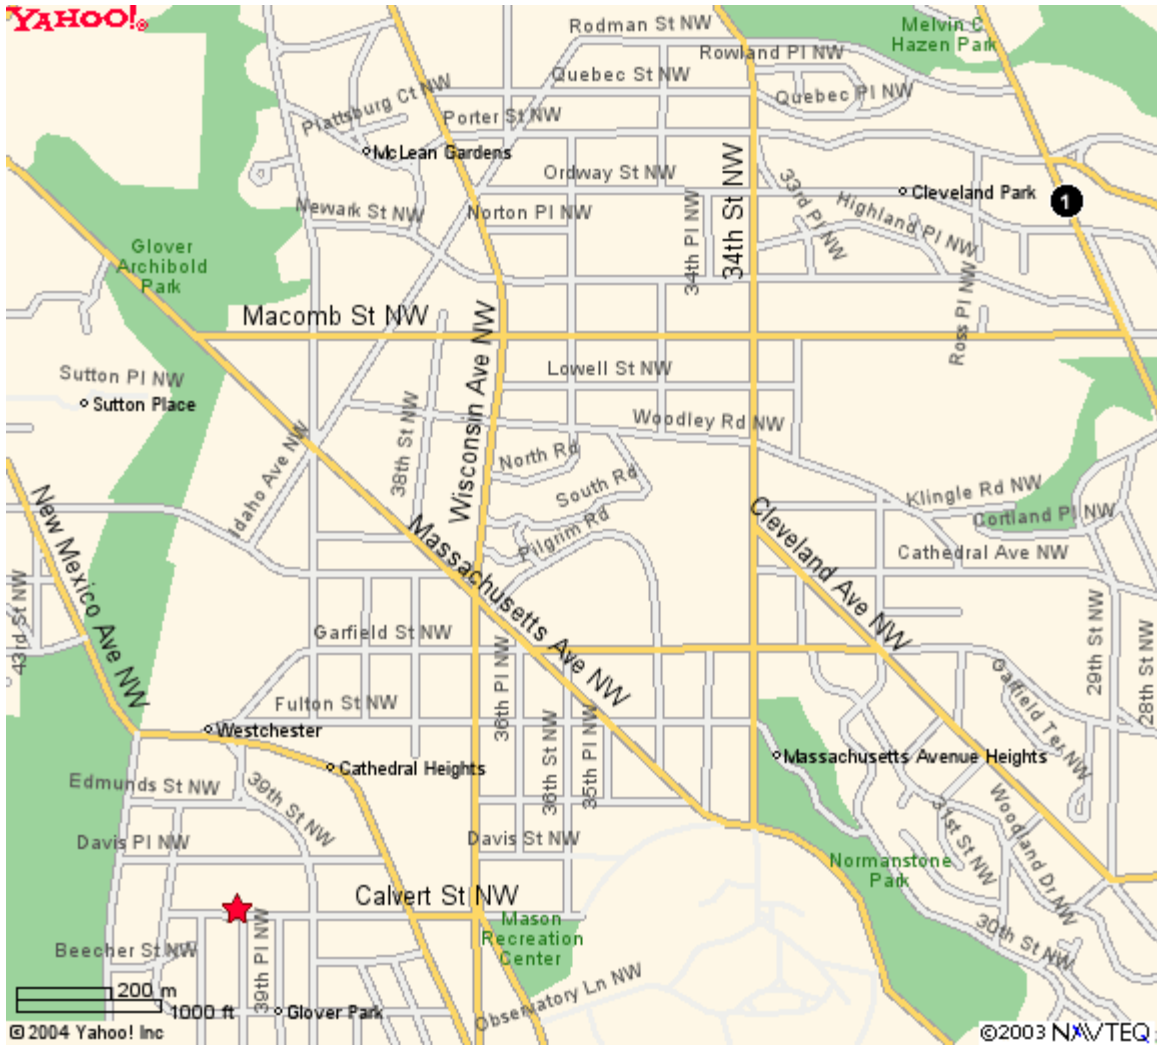

Yahoo! My Yahoo! Mail

Welcome, **suzyw2341**  
[Sign Out, My Account]

Search the web

Mz

# Yahoo! Maps

[← Back to Map](#)

★ **4001 Calvert St Nw Washington, DC 20007-1602**

Map#	Business/Landmark Info	Distance
<b>1</b>	<b>METRO-CLEVELAND PARK STATION</b> 3500 CONNECTICUT AVE NW WASHINGTON, DC <b>Phone:</b> (202) 637-7000	<b>0.76 miles</b>

When using any driving directions or map, it's a good idea to do a reality check and make sure the road still exists, watch out for construction, and follow all traffic safety precautions. This is only to be used as an aid in planning.