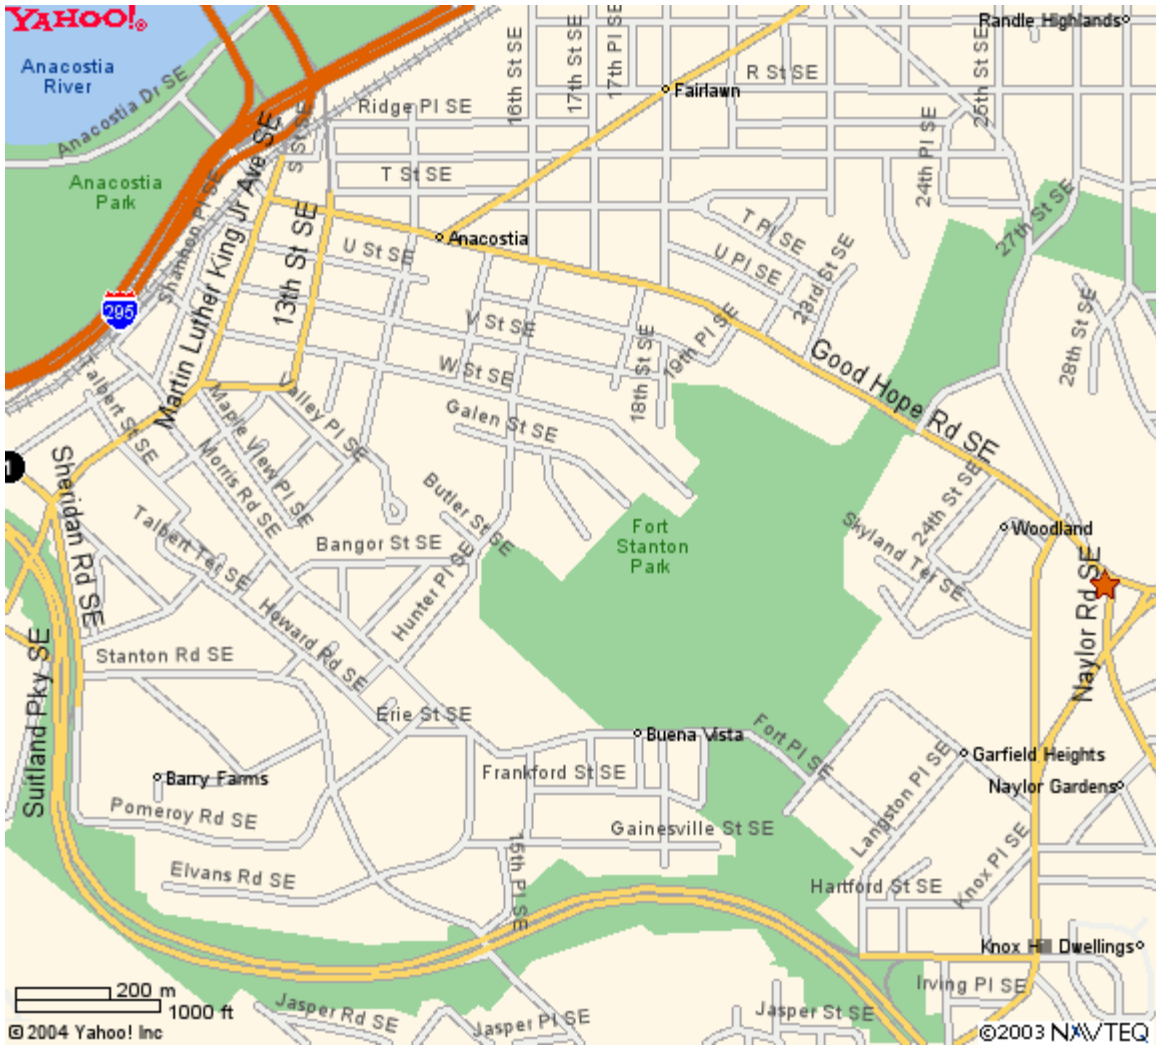

Yahoo! My Yahoo! Mail

Welcome, **suzyw2341**
[Sign Out, My Account]

Search the web

Mz

Yahoo! Maps

← Back to Map

★ 2701 Naylor Rd Se Washington, DC 20020-7223

Map#	Business/Landmark Info	Distance
1	METRO-ANACOSTIA STATION 1101 HOWARD RD SE WASHINGTON, DC Phone: (202) 637-7000	0.76 miles

When using any driving directions or map, it's a good idea to do a reality check and make sure the road still exists, watch out for construction, and follow all traffic safety precautions. This is only to be used as an aid in planning.