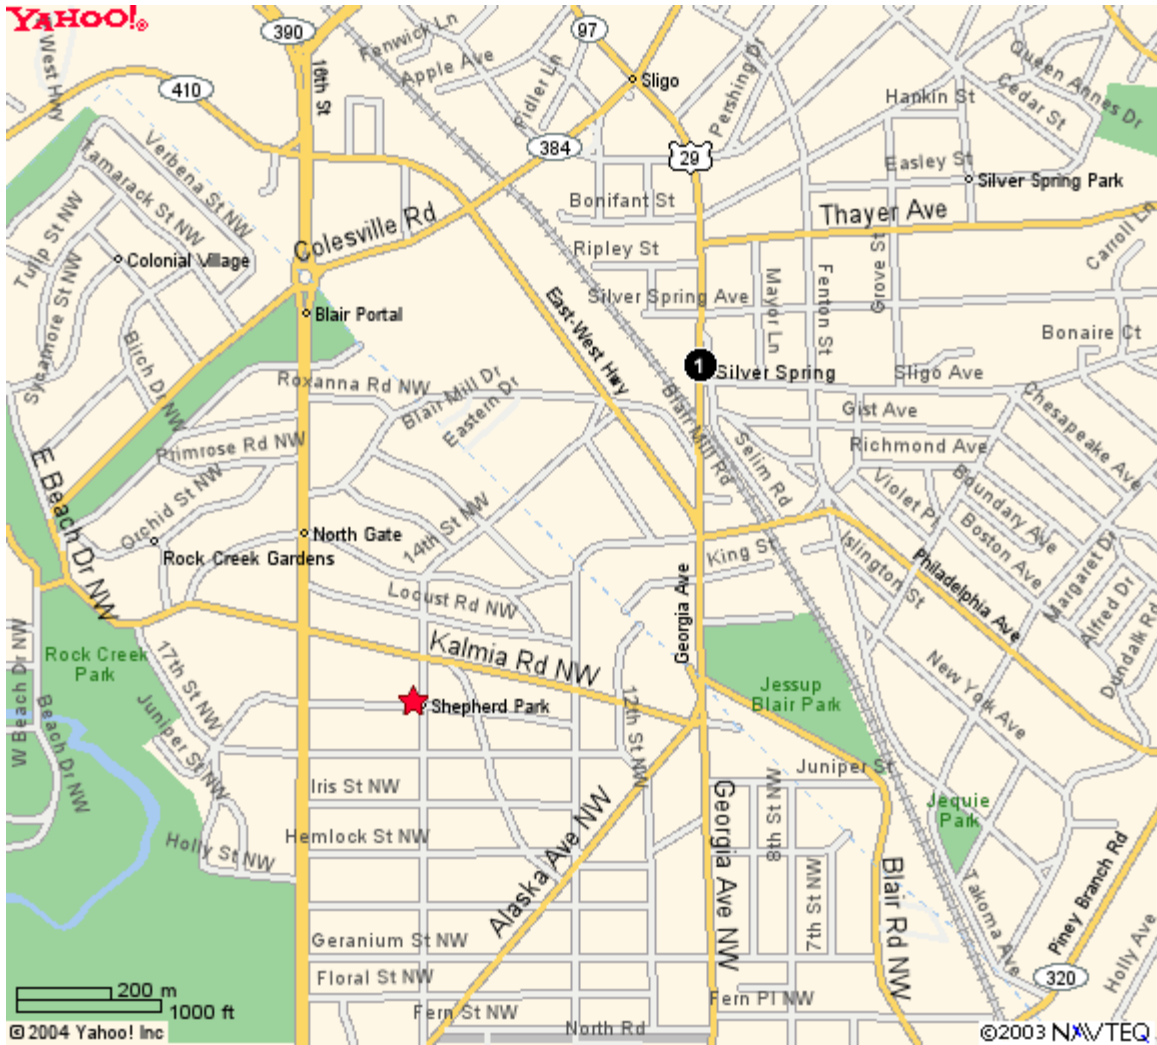

Yahoo! My Yahoo! Mail

Welcome, **suzyw2341**
[Sign Out, My Account]

Search the web

Mz

Yahoo! Maps

« Back to Map

★ 7800 14th St Nw Washington, DC 20012-1464

Map#

Business/Landmark Info

Distance

1

MARC-SILVER SPRING
8100 US-29
SILVER SPRING, MD
Phone: (800) 325-7245

0.26 miles

When using any driving directions or map, it's a good idea to do a reality check and make sure the road still exists, watch out for construction, and follow all traffic safety precautions. This is only to be used as an aid in planning.