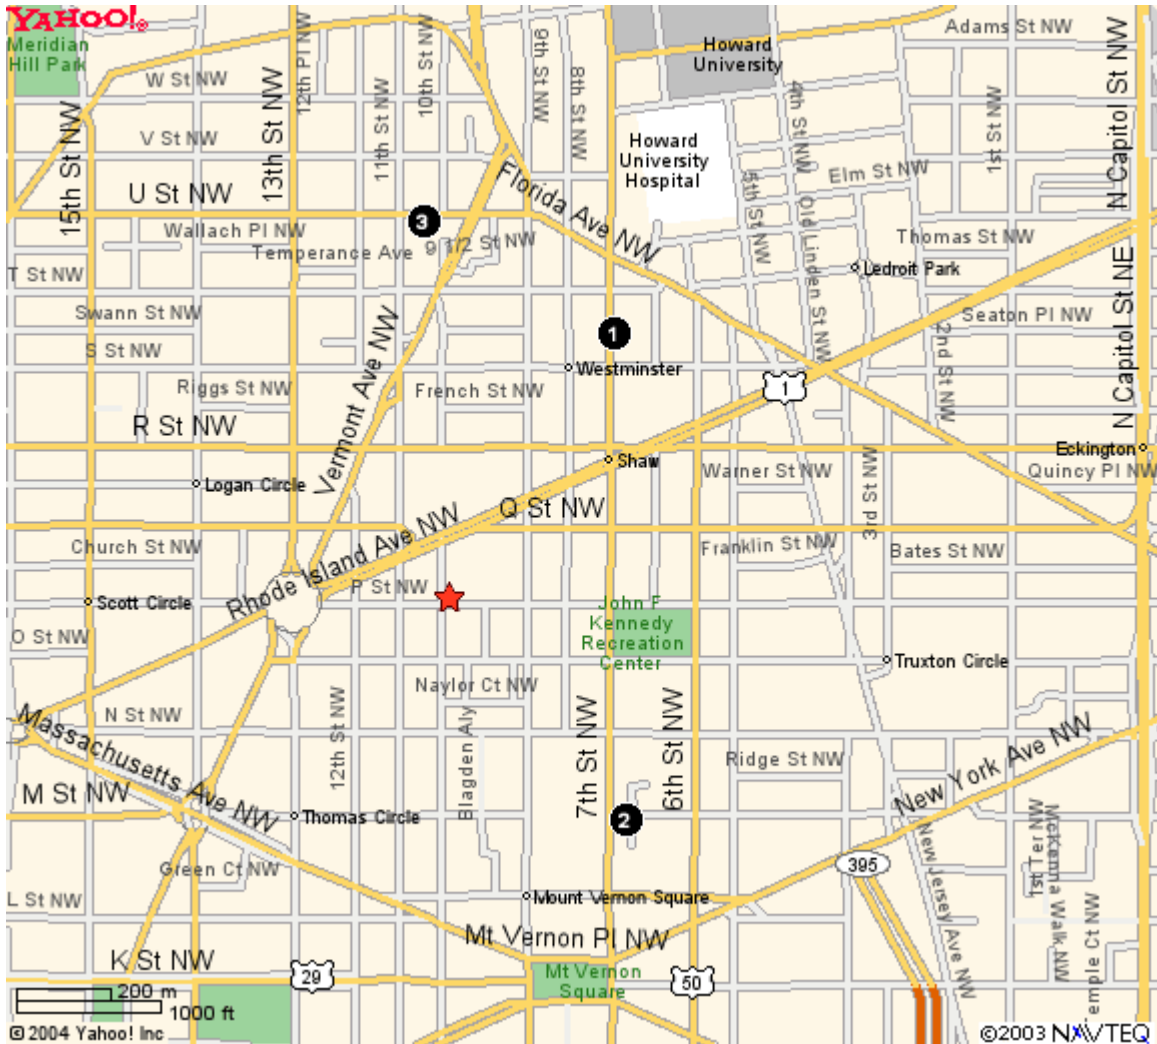

Yahoo! My Yahoo! Mail

Welcome, **suzyw2341**
[Sign Out, My Account]

Search the web

Mz

Yahoo! Maps

[Back to Map](#)

★ 1503 10th St Nw Washington, DC 20001-3294

Map#	Business/Landmark Info	Distance
1	METRO-SHAW-HOWARD UNIV STATION 1801 US-29 WASHINGTON, DC Phone: (202) 637-7000	0.26 miles
2	METRO-MT VERNON STATION 698 M ST NW WASHINGTON, DC Phone: (202) 637-7000	0.38 miles
3	METRO-U ST STATION 1000 U ST NW WASHINGTON, DC Phone: (202) 637-7000	0.46 miles

When using any driving directions or map, it's a good idea to do a reality check and make sure the road still exists, watch out for construction, and follow all traffic safety precautions. This is only to be used as an aid in planning.