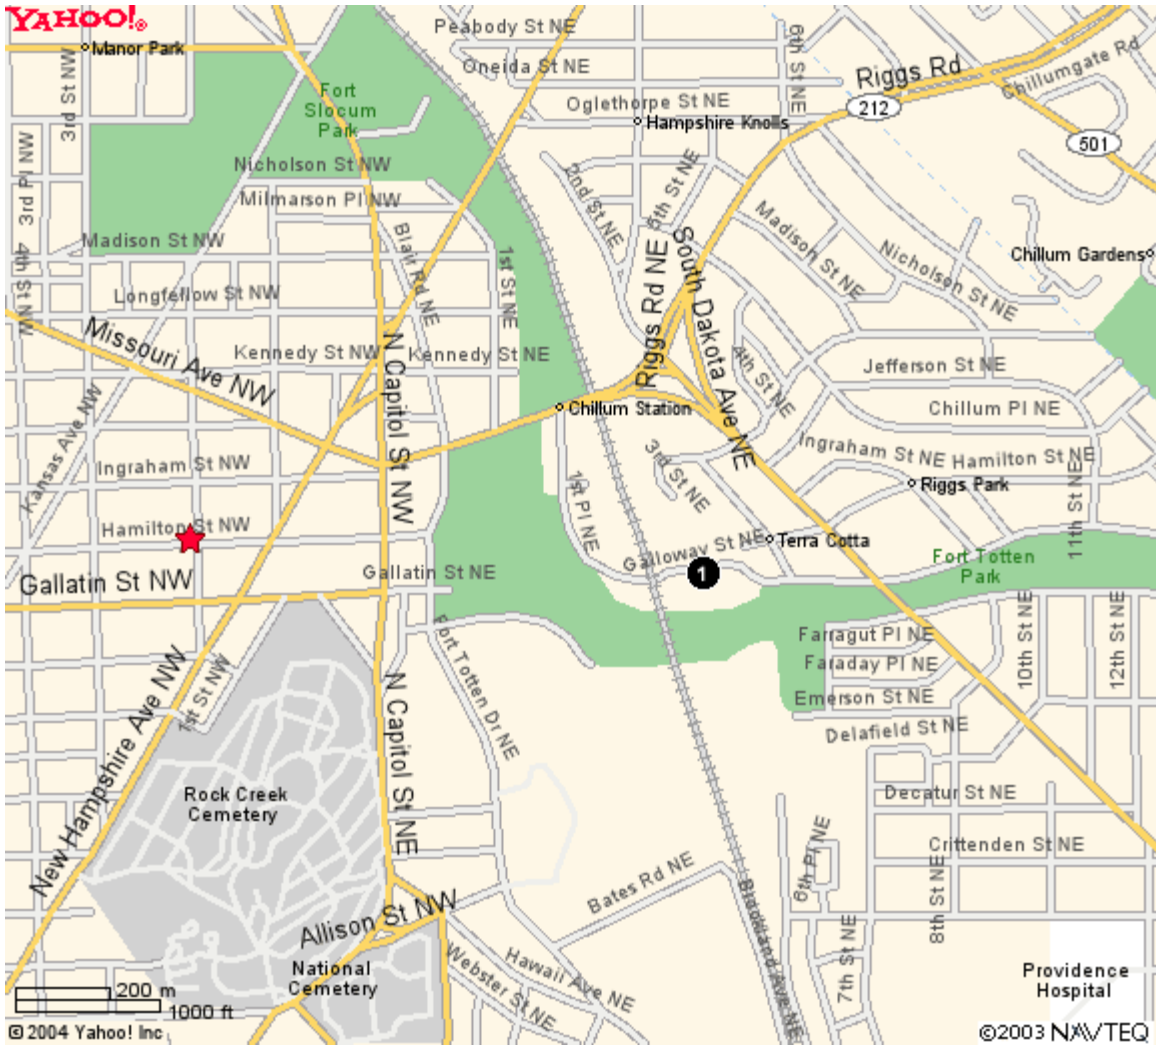

Yahoo! My Yahoo! Mail

Welcome, suzyw2341
[Sign Out, My Account]

Search the web

Mz

Yahoo! Maps

[Back to Map](#)

★ 5200 2nd St Nw Washington, DC 20011-6622

Map#

Business/Landmark Info

Distance

1

METRO-FORT TOTTON STATION
GALLOWAY ST NE
WASHINGTON, DC
Phone: (202) 637-7000

0.16 miles

When using any driving directions or map, it's a good idea to do a reality check and make sure the road still exists, watch out for construction, and follow all traffic safety precautions. This is only to be used as an aid in planning.