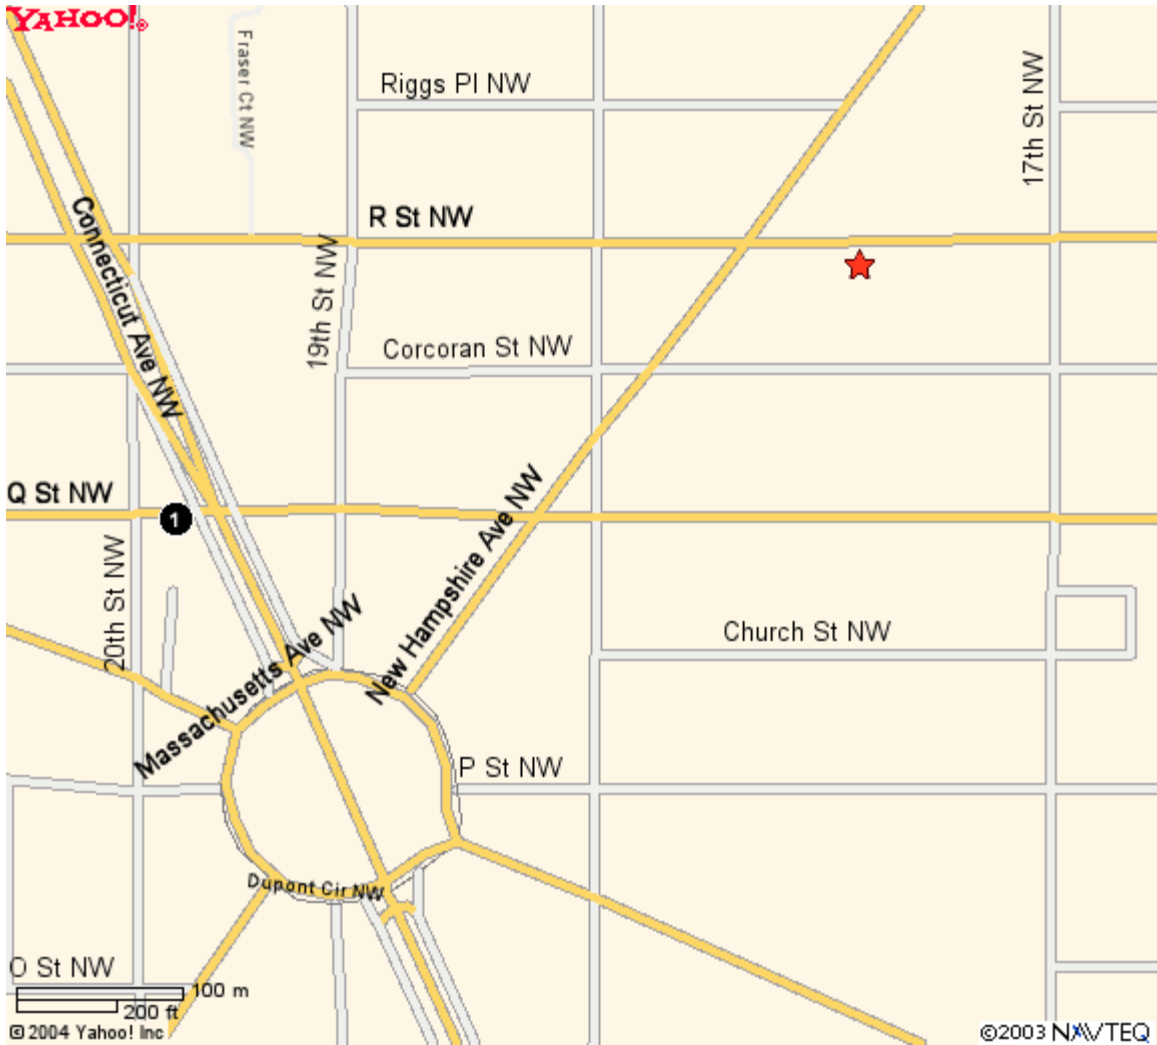

Yahoo! My Yahoo! Mail

Welcome, **suzyw2341**
[Sign Out, My Account]

Search the web

Me

Yahoo! Maps

[Back to Map](#)

★ **1730 R St Nw Washington, DC 20009-2410**

Map#	Business/Landmark Info	Distance
1	METRO-DUPONT CIRCLE STATION 1950 Q ST NW WASHINGTON, DC Phone: (202) 637-7000	0.16 miles

When using any driving directions or map, it's a good idea to do a reality check and make sure the road still exists, watch out for construction, and follow all traffic safety precautions. This is only to be used as an aid in planning.