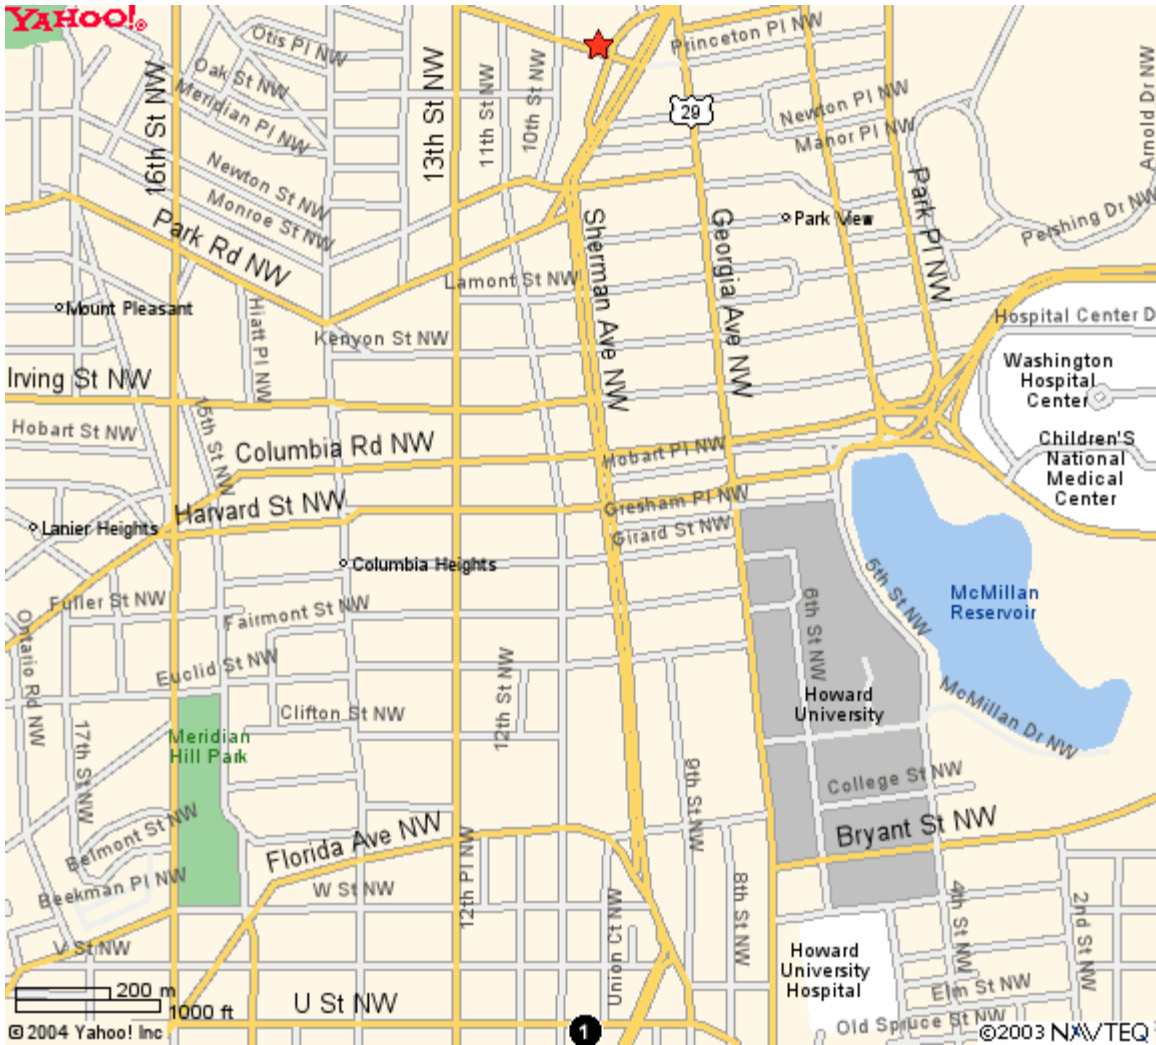

Yahoo! My Yahoo! Mail

Welcome, **suzyw2341**
[Sign Out, My Account]

Search the web

Mz

Yahoo! Maps

← Back to Map

★ 915 Spring Rd Nw Washington, DC 20010-1538

Map#

Business/Landmark Info

Distance

1

METRO-U ST STATION
1000 U ST NW
WASHINGTON, DC
Phone: (202) 637-7000

0.66 miles

When using any driving directions or map, it's a good idea to do a reality check and make sure the road still exists, watch out for construction, and follow all traffic safety precautions. This is only to be used as an aid in planning.