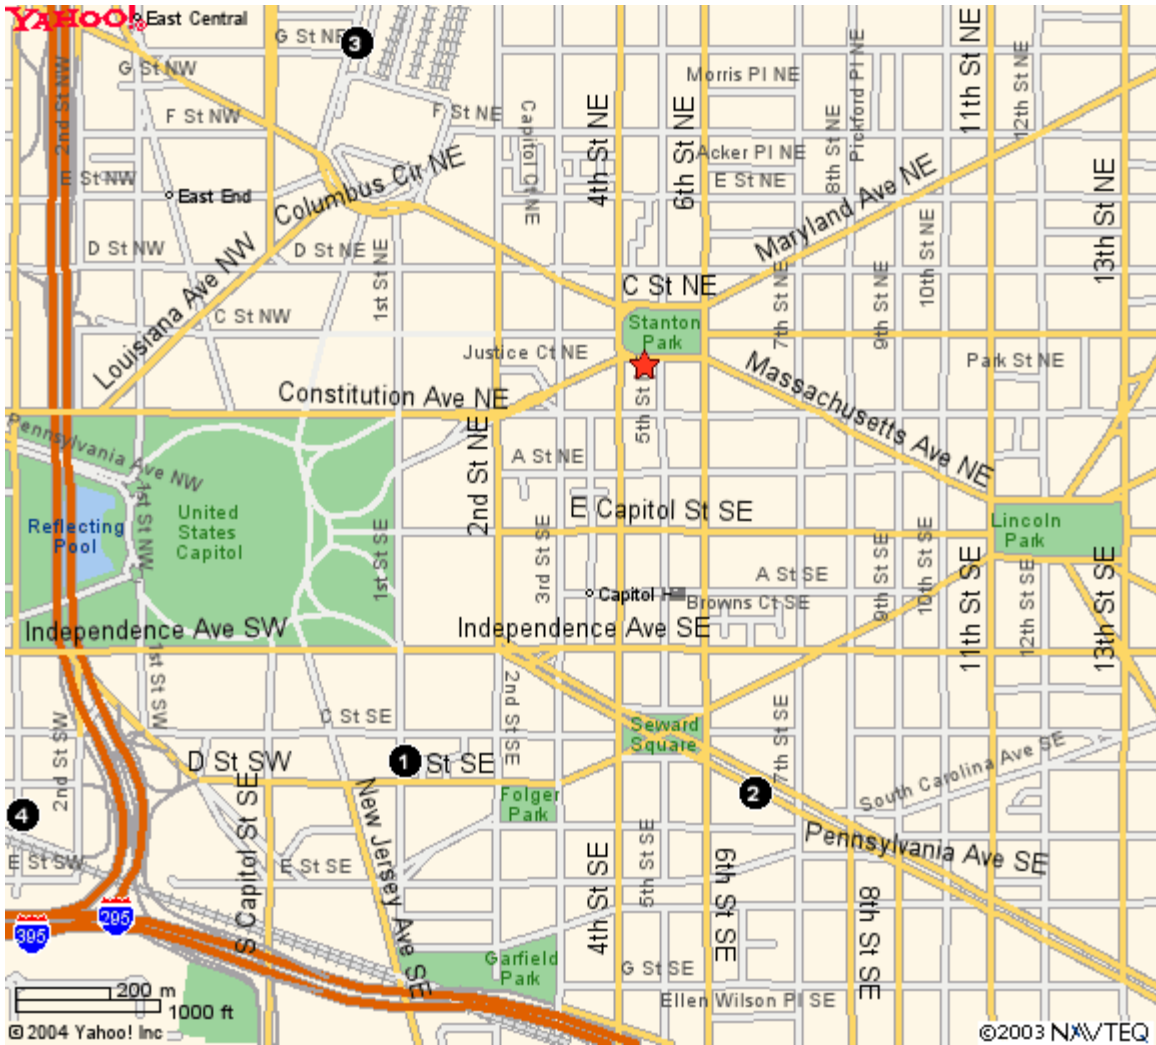

# Yahoo! Maps

← Back to Map

★ 425 C St Ne Washington, DC 20002-5817

Map#	Business/Landmark Info	Distance
1	<b>METRO-CAPITOL SOUTH STATION</b> 300 1ST ST SE WASHINGTON, DC Phone: (202) 637-7000	0.39 miles
2	<b>METRO-EASTERN MARKET STATION</b> 699 PENNSYLVANIA AVE SE WASHINGTON, DC Phone: (202) 637-7000	0.41 miles
3	<b>METRO-UNION STATION</b> 700 1ST ST NE WASHINGTON, DC Phone: (202) 637-7000	0.70 miles

**METRO-FEDERAL CENTER SW STATION**

**0.83 miles**

400 3RD ST SW  
WASHINGTON, DC  
**Phone:** (202) 637-7000

When using any driving directions or map, it's a good idea to do a reality check and make sure the road still exists, watch out for construction, and follow all traffic safety precautions. This is only to be used as an aid in planning.