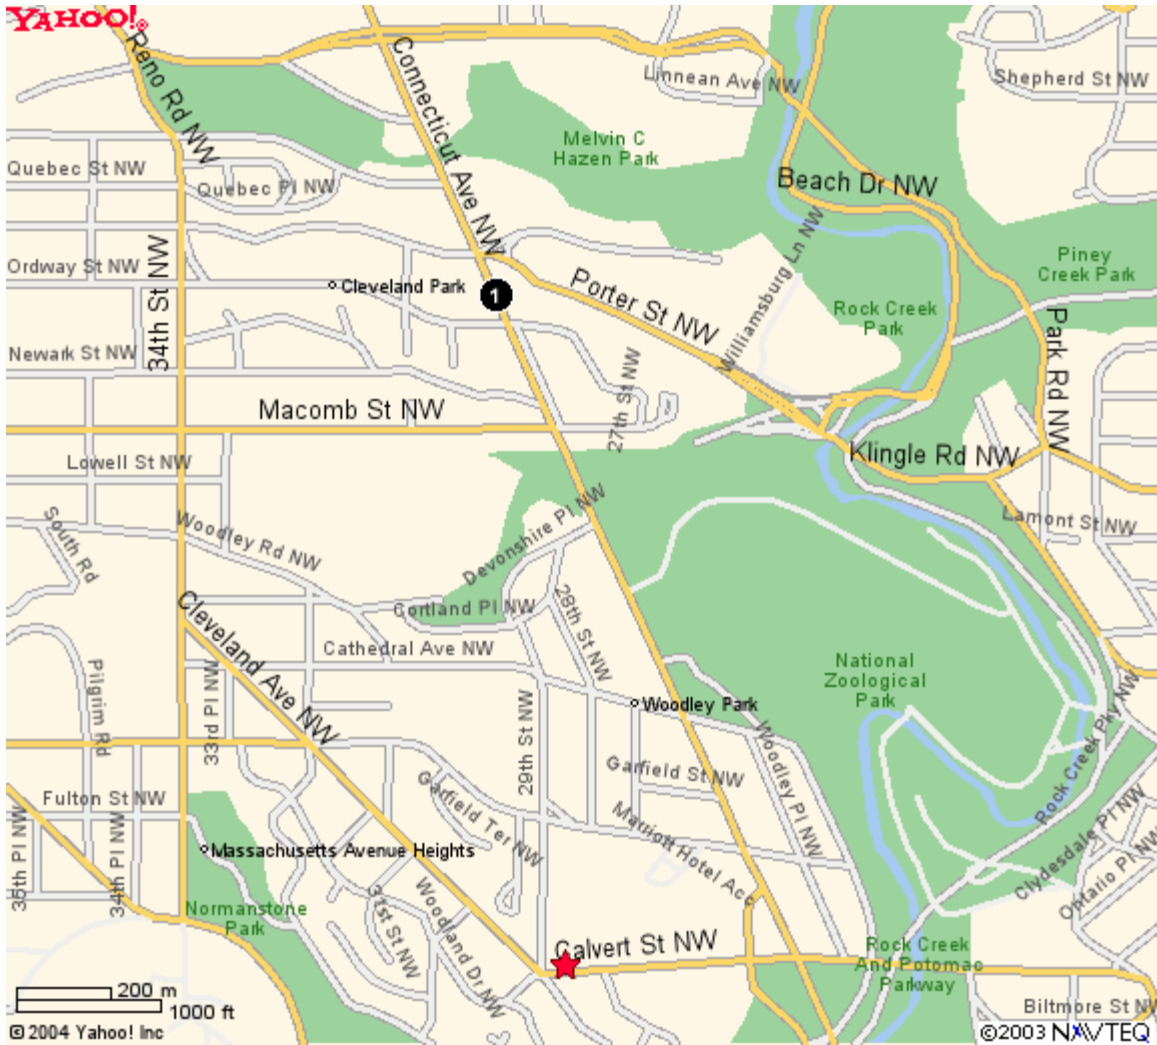

Yahoo! My Yahoo! Mail

Welcome, **suzyw2341**
[Sign Out, My Account]

Search the web

Mz

Yahoo! Maps

[← Back to Map](#)

★ **2801 Calvert St Nw Washington, DC 20008-2612**

Map#	Business/Landmark Info	Distance
1	METRO-CLEVELAND PARK STATION 3500 CONNECTICUT AVE NW WASHINGTON, DC Phone: (202) 637-7000	0.33 miles

When using any driving directions or map, it's a good idea to do a reality check and make sure the road still exists, watch out for construction, and follow all traffic safety precautions. This is only to be used as an aid in planning.