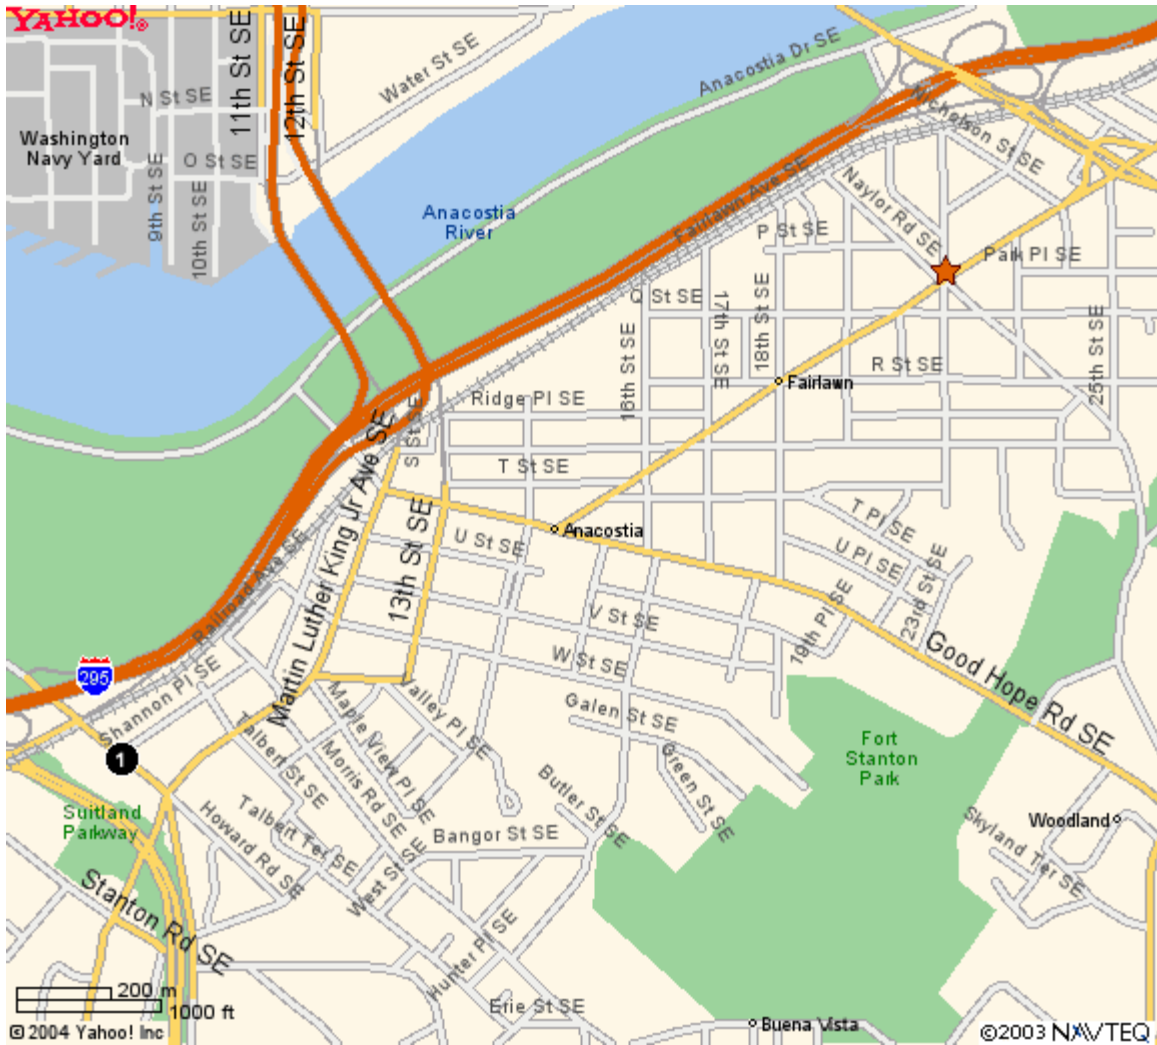

# Yahoo! Maps

<< Back to Map

★ 2200 Minnesota Ave Se Washington, DC 20020-5324

Map#	Business/Landmark Info	Distance
<b>1</b>	<b>METRO-ANACOSTIA STATION</b> 1101 HOWARD RD SE WASHINGTON, DC <b>Phone:</b> (202) 637-7000	<b>0.68 miles</b>

When using any driving directions or map, it's a good idea to do a reality check and make sure the road still exists, watch out for construction, and follow all traffic safety precautions. This is only to be used as an aid in planning.