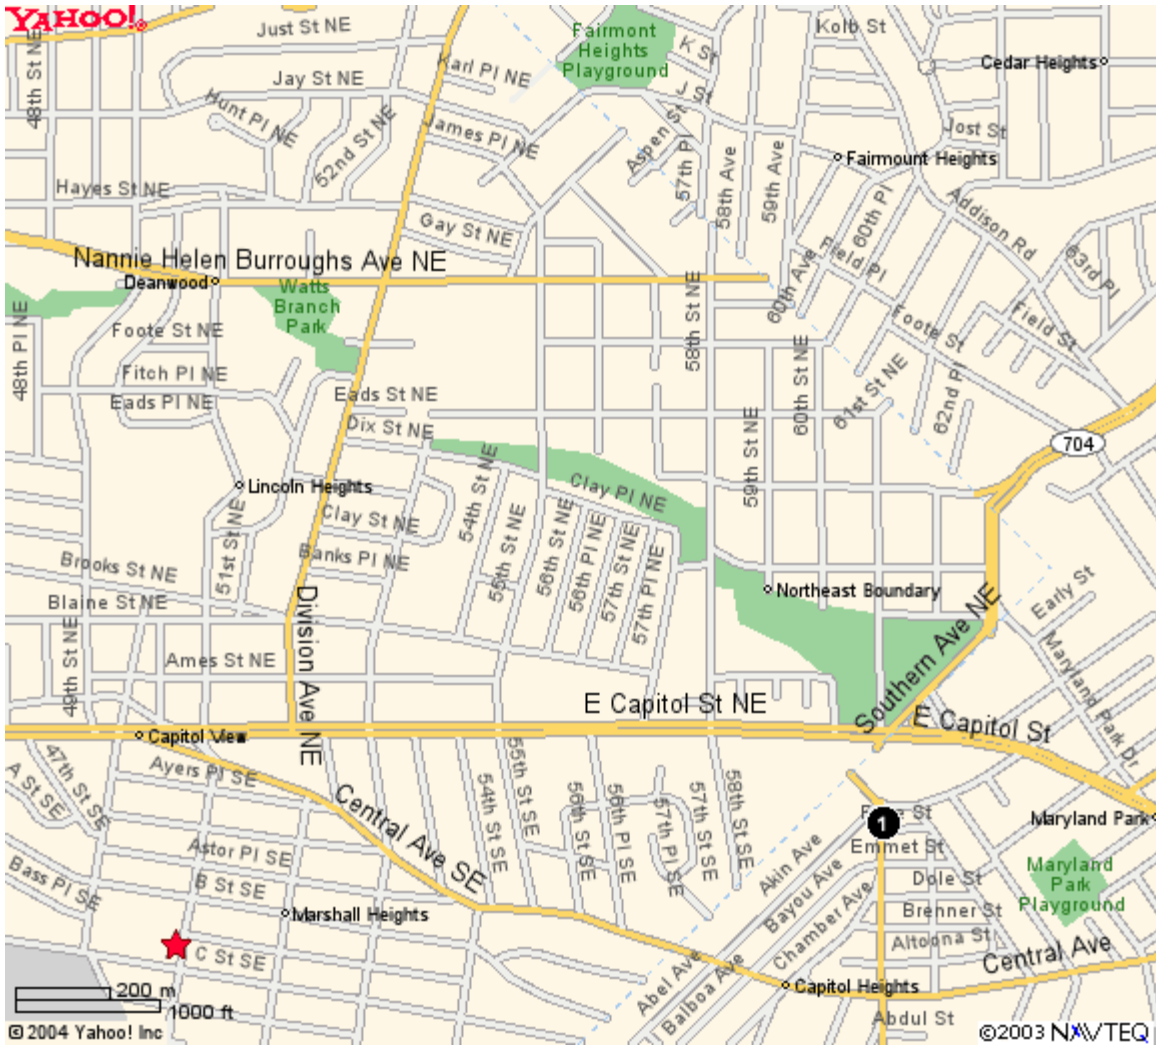

Yahoo! My Yahoo! Mail

Welcome, **suzyw2341**
[Sign Out, My Account]

Search the web

Mz

Yahoo! Maps

← Back to Map

★ 219 50th St Se Washington, DC 20019-7607

Map#	Business/Landmark Info	Distance
1	METRO-CAPITOL HEIGHTS STATION 133 CAPITOL HEIGHTS BLVD CAPITOL HEIGHTS, MD Phone: (202) 637-7000	0.55 miles

When using any driving directions or map, it's a good idea to do a reality check and make sure the road still exists, watch out for construction, and follow all traffic safety precautions. This is only to be used as an aid in planning.