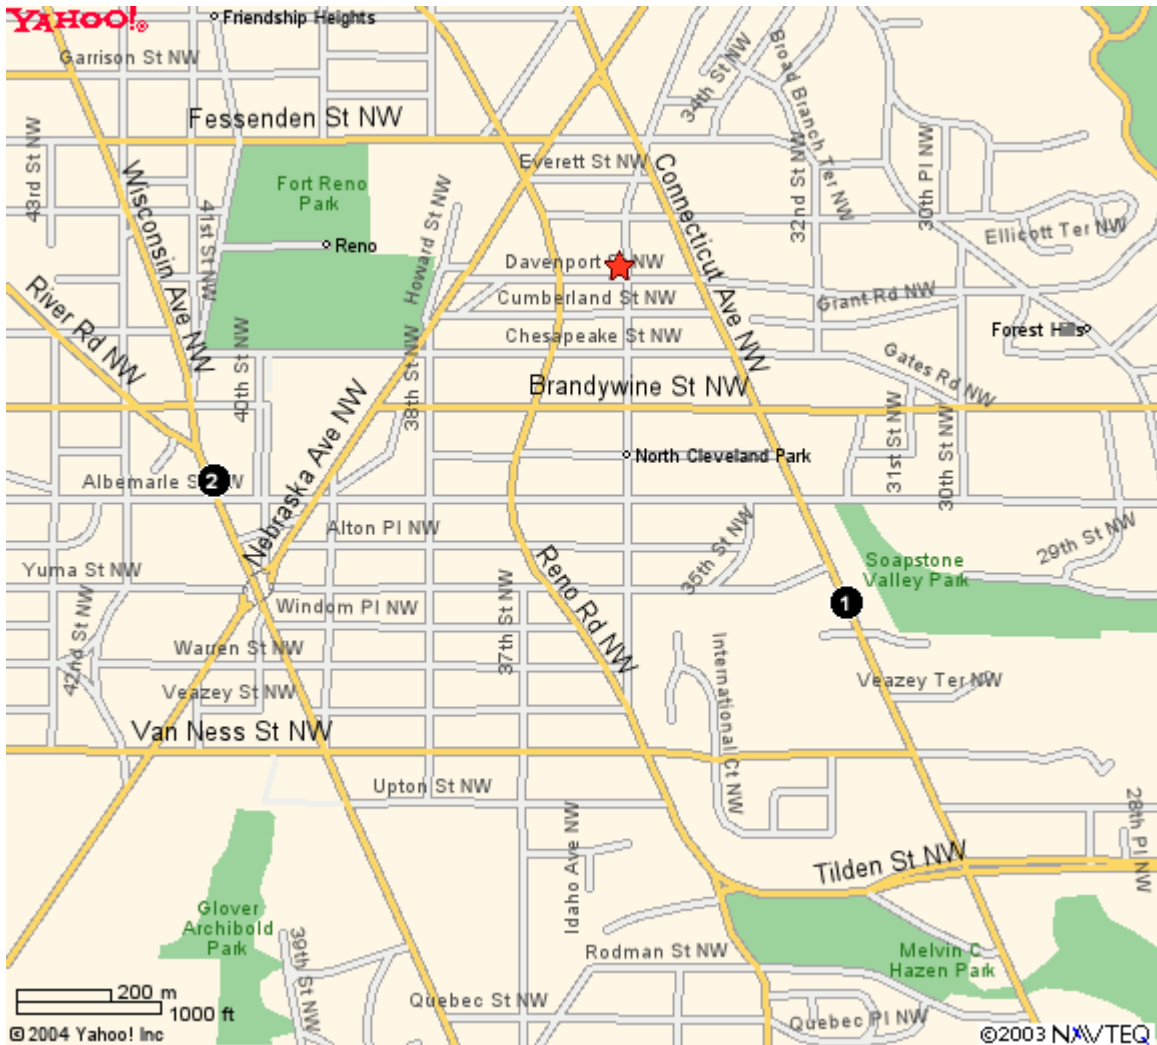

Yahoo! My Yahoo! Mail

Welcome, **suzyw2341**
[Sign Out, My Account]

Search the web

Mz

Yahoo! Maps

← Back to Map

★ 4810 36th St Nw Washington, DC 20008-4940

Map#

Business/Landmark Info

Distance

1

METRO-VAN NESS STATION
4300 CONNECTICUT AVE NW
WASHINGTON, DC
Phone: (202) 637-7000

0.35 miles

2

METRO-TENLEYTOWN STATION
4500 WISCONSIN AVE NW
WASHINGTON, DC
Phone: (202) 637-7000

0.49 miles

When using any driving directions or map, it's a good idea to do a reality check and make sure the road still exists, watch out for construction, and follow all traffic safety precautions. This is only to be used as an aid in planning.