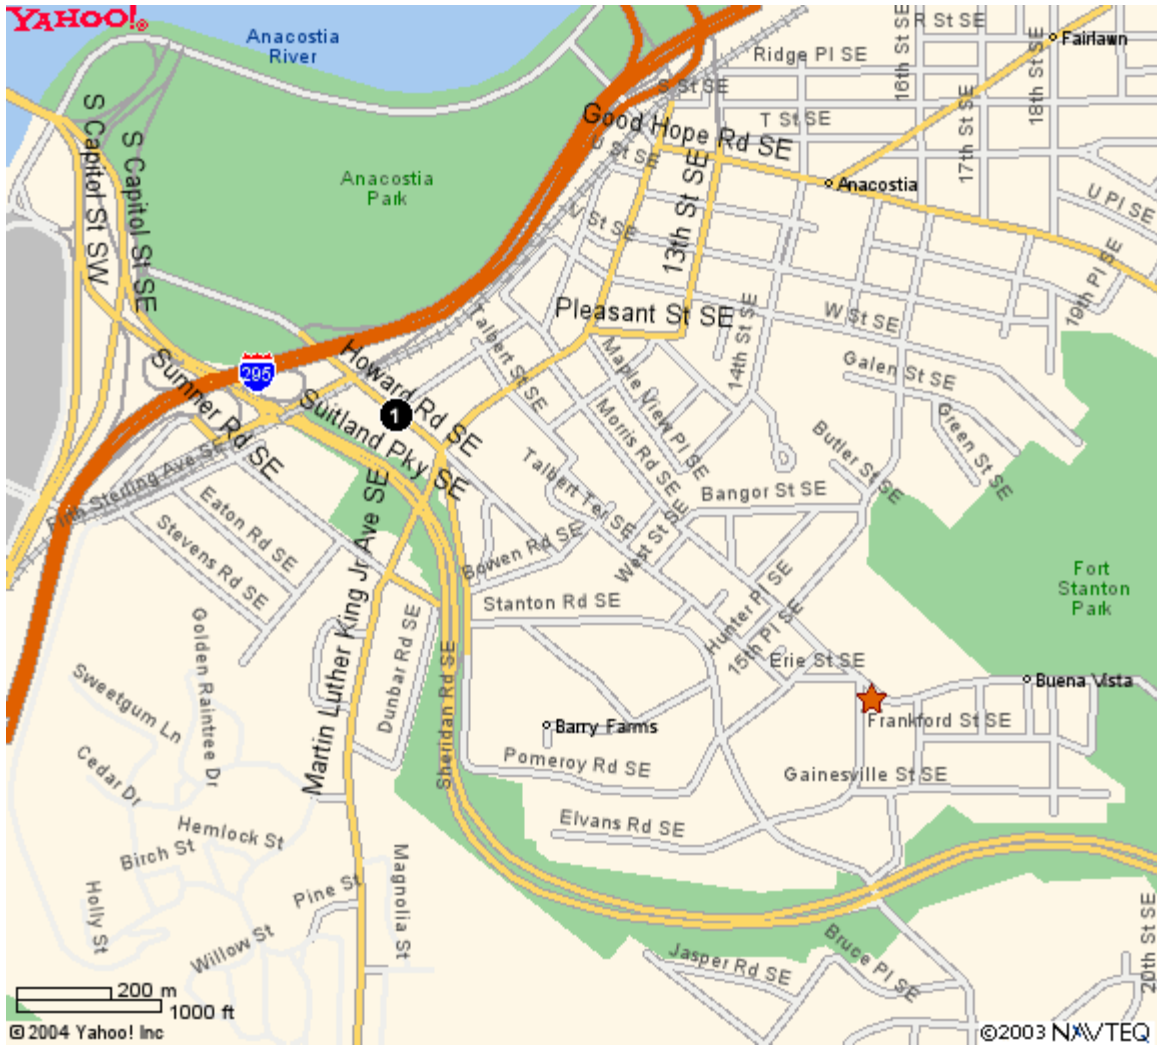

Yahoo! My Yahoo! Mail

Welcome, **suzyw2341**
[Sign Out, My Account]

Search the web

Mz

Yahoo! Maps

<< Back to Map

★ 1565 Morris Rd Se Washington, DC 20020-4423

Map#	Business/Landmark Info	Distance
1	METRO-ANACOSTIA STATION 1101 HOWARD RD SE WASHINGTON, DC Phone: (202) 637-7000	0.29 miles

When using any driving directions or map, it's a good idea to do a reality check and make sure the road still exists, watch out for construction, and follow all traffic safety precautions. This is only to be used as an aid in planning.