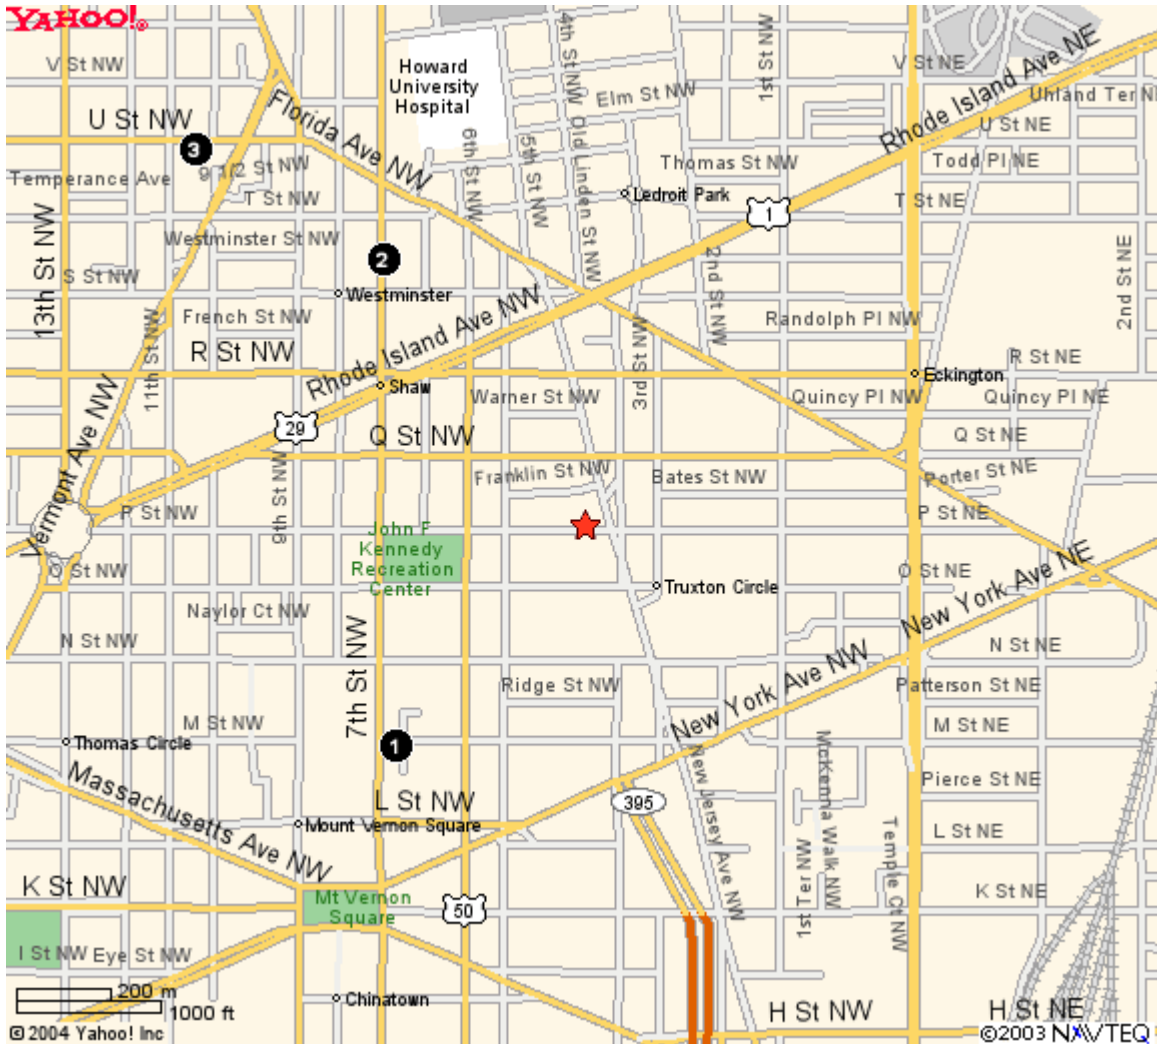

Yahoo! My Yahoo! Mail

Welcome, **suzyw2341**
[Sign Out, My Account]

Search the web

Me

Yahoo! Maps

← Back to Map

★ 421 P St Nw Washington, DC 20001-2417

Map#	Business/Landmark Info	Distance
1	METRO-MT VERNON STATION 698 M ST NW WASHINGTON, DC Phone: (202) 637-7000	0.38 miles
2	METRO-SHAW-HOWARD UNIV STATION 1801 US-29 WASHINGTON, DC Phone: (202) 637-7000	0.44 miles
3	METRO-U ST STATION 1000 U ST NW WASHINGTON, DC Phone: (202) 637-7000	0.71 miles

When using any driving directions or map, it's a good idea to do a reality check and make sure the road still exists, watch out for construction, and follow all traffic safety precautions. This is only to be used as an aid in planning.