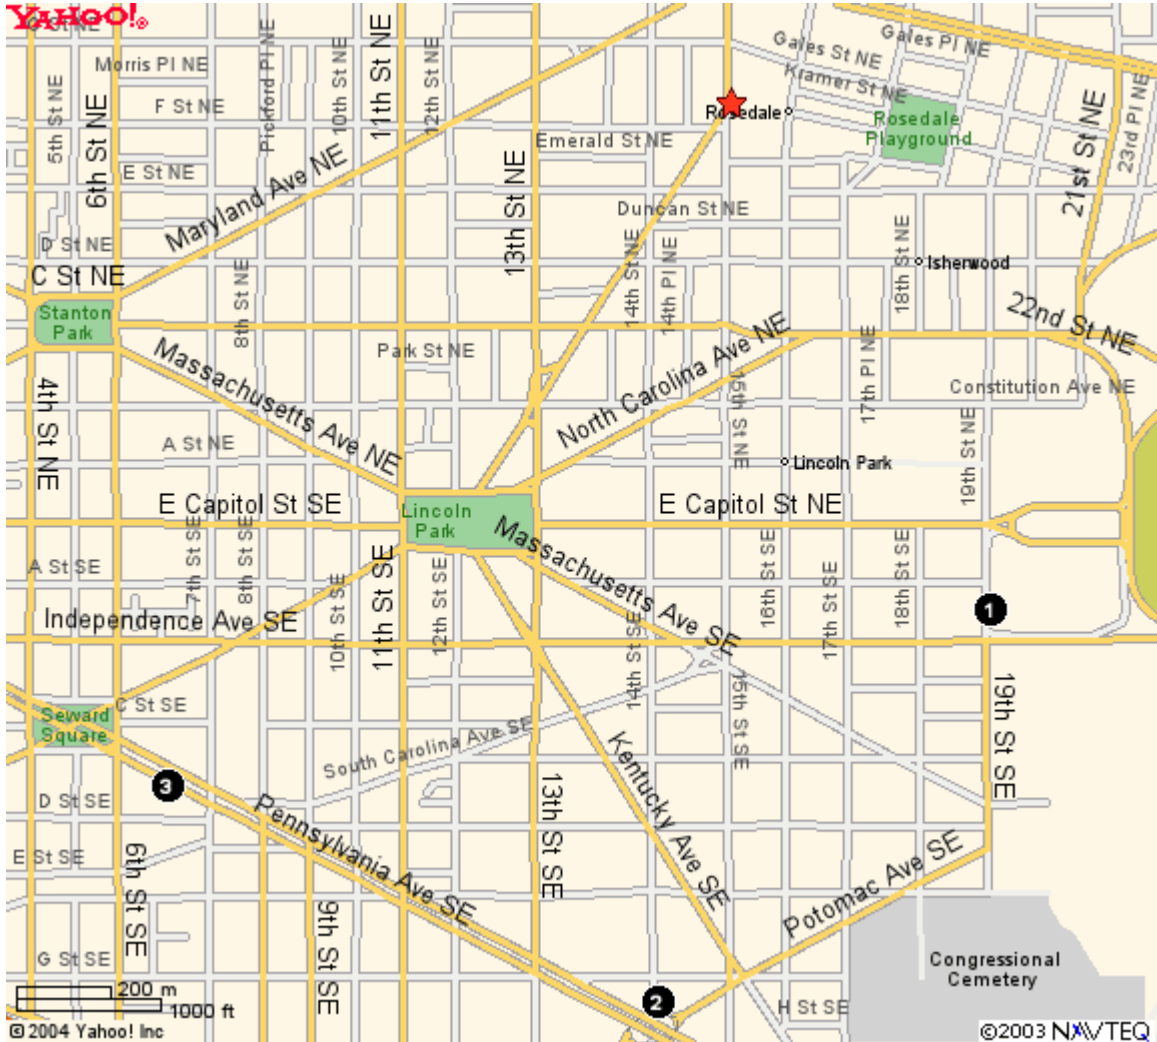

# Yahoo! Maps

← Back to Map

★ 601 15th St Ne Washington, DC 20002-4505

Map#	Business/Landmark Info	Distance
1	<b>METRO-STADIUM ARMORY STATION</b> 100 19TH ST SE WASHINGTON, DC Phone: (202) 637-7000	0.54 miles
2	<b>METRO-POTOMAC AVE STATION</b> 700 14TH ST SE WASHINGTON, DC Phone: (202) 637-7000	0.63 miles
3	<b>METRO-EASTERN MARKET STATION</b> 699 PENNSYLVANIA AVE SE WASHINGTON, DC Phone: (202) 637-7000	0.64 miles

When using any driving directions or map, it's a good idea to do a reality check and make sure the road still exists, watch out for construction, and follow all traffic safety precautions. This is only to be used as an aid in planning.