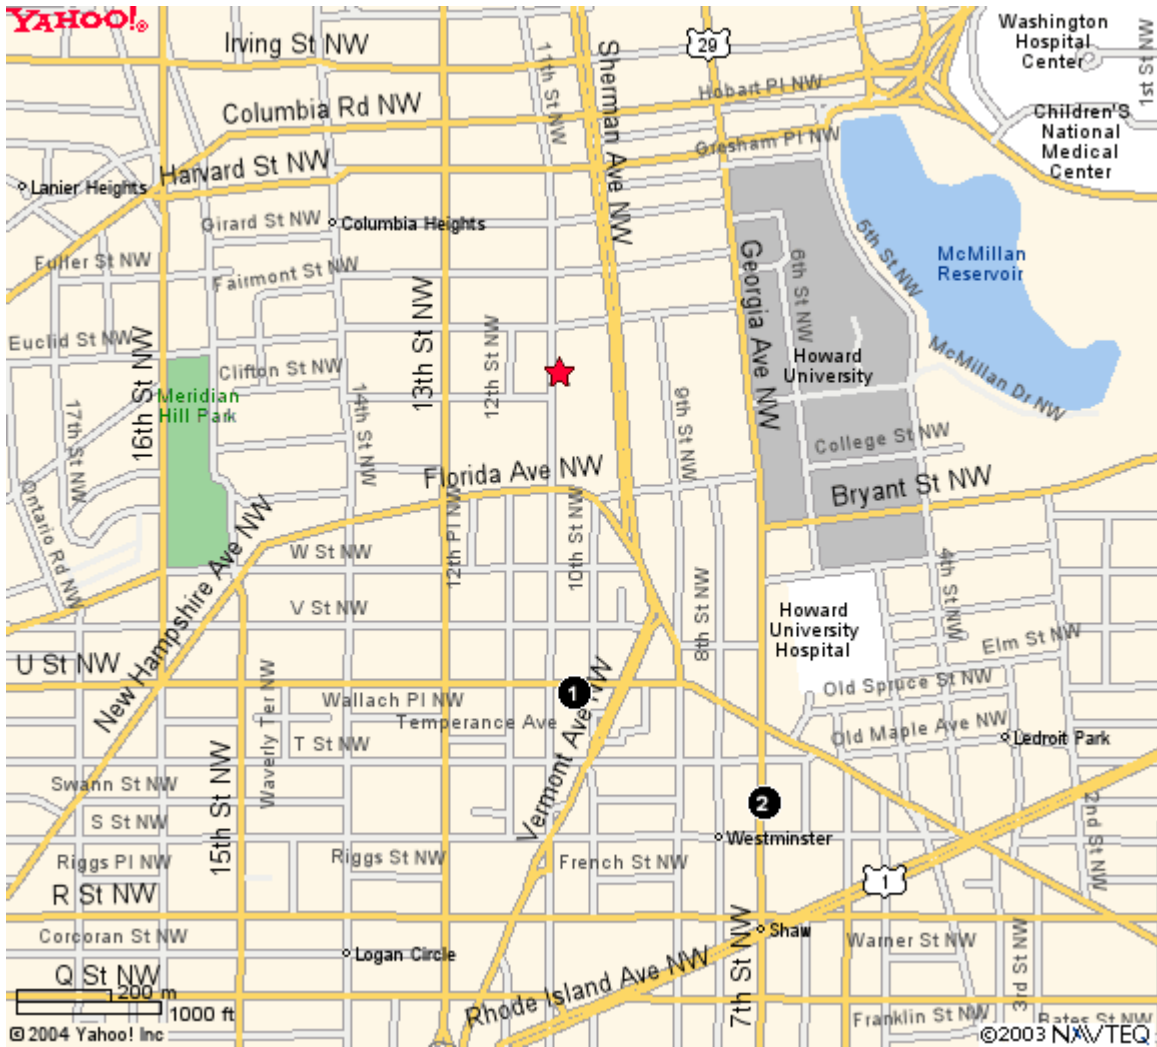

Yahoo! My Yahoo! Mail

Welcome, **suzyw2341**
[Sign Out, My Account]

Search the web

Me

Yahoo! Maps

← Back to Map

★ 2501 11th St NW Washington, DC 20001-3923

Map#	Business/Landmark Info	Distance
1	METRO-U ST STATION 1000 U ST NW WASHINGTON, DC Phone: (202) 637-7000	0.21 miles
2	METRO-SHAW-HOWARD UNIV STATION 1801 US-29 WASHINGTON, DC Phone: (202) 637-7000	0.43 miles

When using any driving directions or map, it's a good idea to do a reality check and make sure the road still exists, watch out for construction, and follow all traffic safety precautions. This is only to be used as an aid in planning.