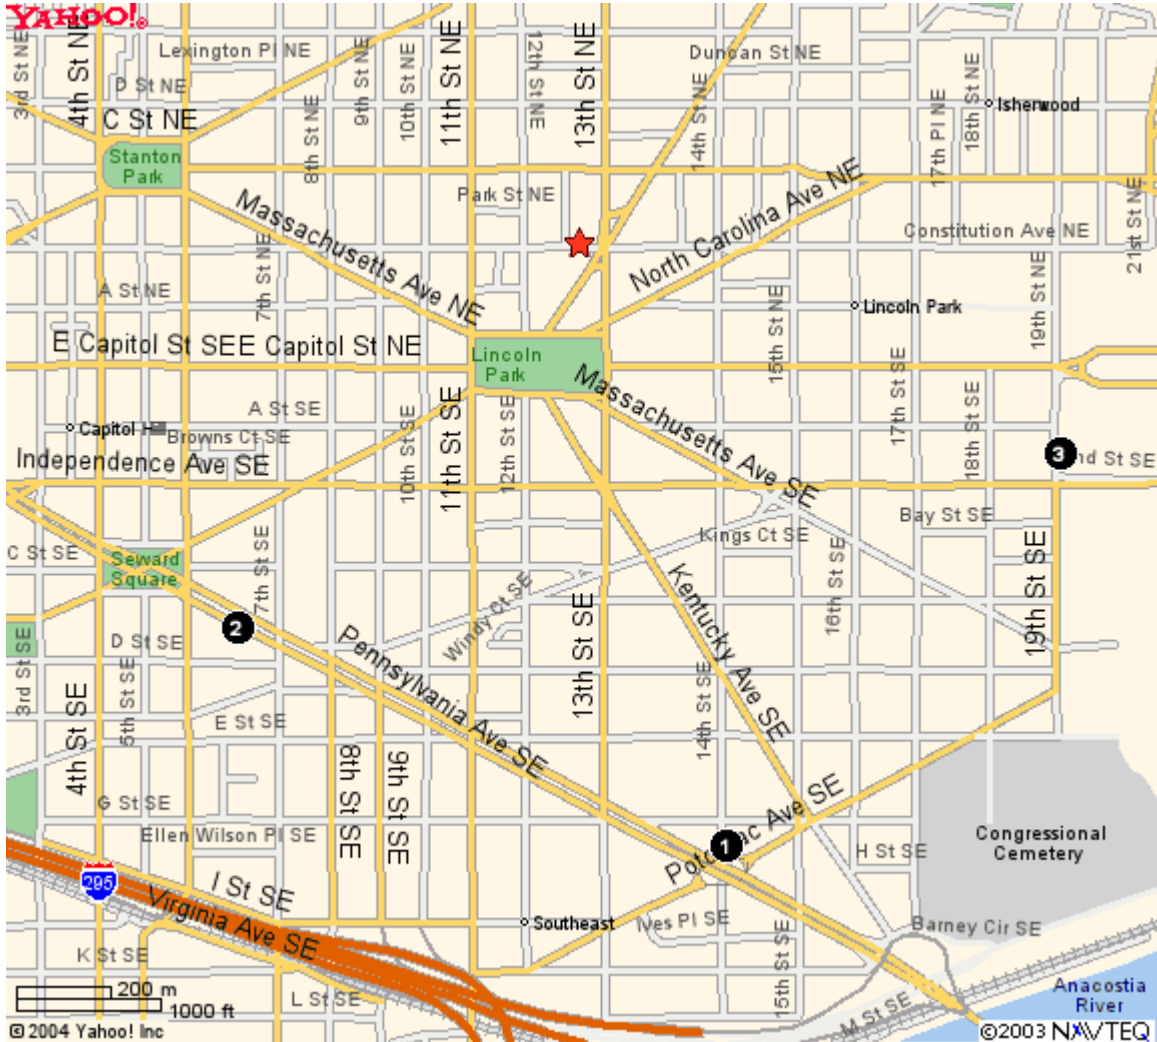

# Yahoo! Maps

← Back to Map

★ 1250 Constitution Ave Ne Washington, DC 20002-6469

Map#	Business/Landmark Info	Distance
1	<b>METRO-POTOMAC AVE STATION</b> 700 14TH ST SE WASHINGTON, DC Phone: (202) 637-7000	0.45 miles
2	<b>METRO-EASTERN MARKET STATION</b> 699 PENNSYLVANIA AVE SE WASHINGTON, DC Phone: (202) 637-7000	0.48 miles
3	<b>METRO-STADIUM ARMORY STATION</b> 100 19TH ST SE WASHINGTON, DC Phone: (202) 637-7000	0.63 miles

When using any driving directions or map, it's a good idea to do a reality check and make sure the road still exists, watch out for construction, and follow all traffic safety precautions. This is only to be used as an aid in planning.