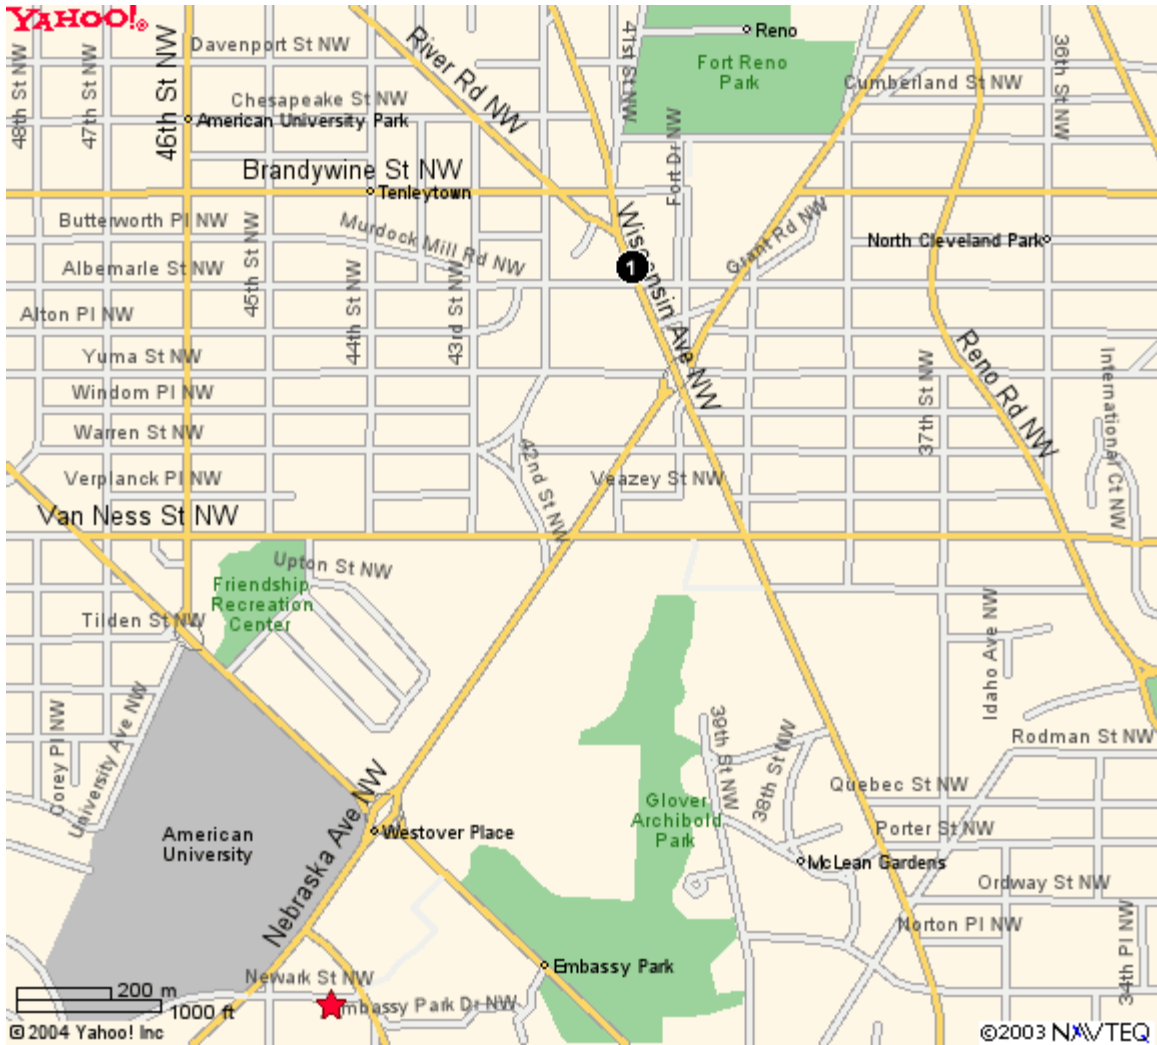

# Yahoo! Maps

[Back to Map](#)

★ **4430 Newark St Nw Washington, DC 20016-2737**

Map#

Business/Landmark Info

Distance

**1**

**METRO-TENLEYTOWN STATION**  
4500 WISCONSIN AVE NW  
WASHINGTON, DC  
Phone: (202) 637-7000

**0.34 miles**

When using any driving directions or map, it's a good idea to do a reality check and make sure the road still exists, watch out for construction, and follow all traffic safety precautions. This is only to be used as an aid in planning.