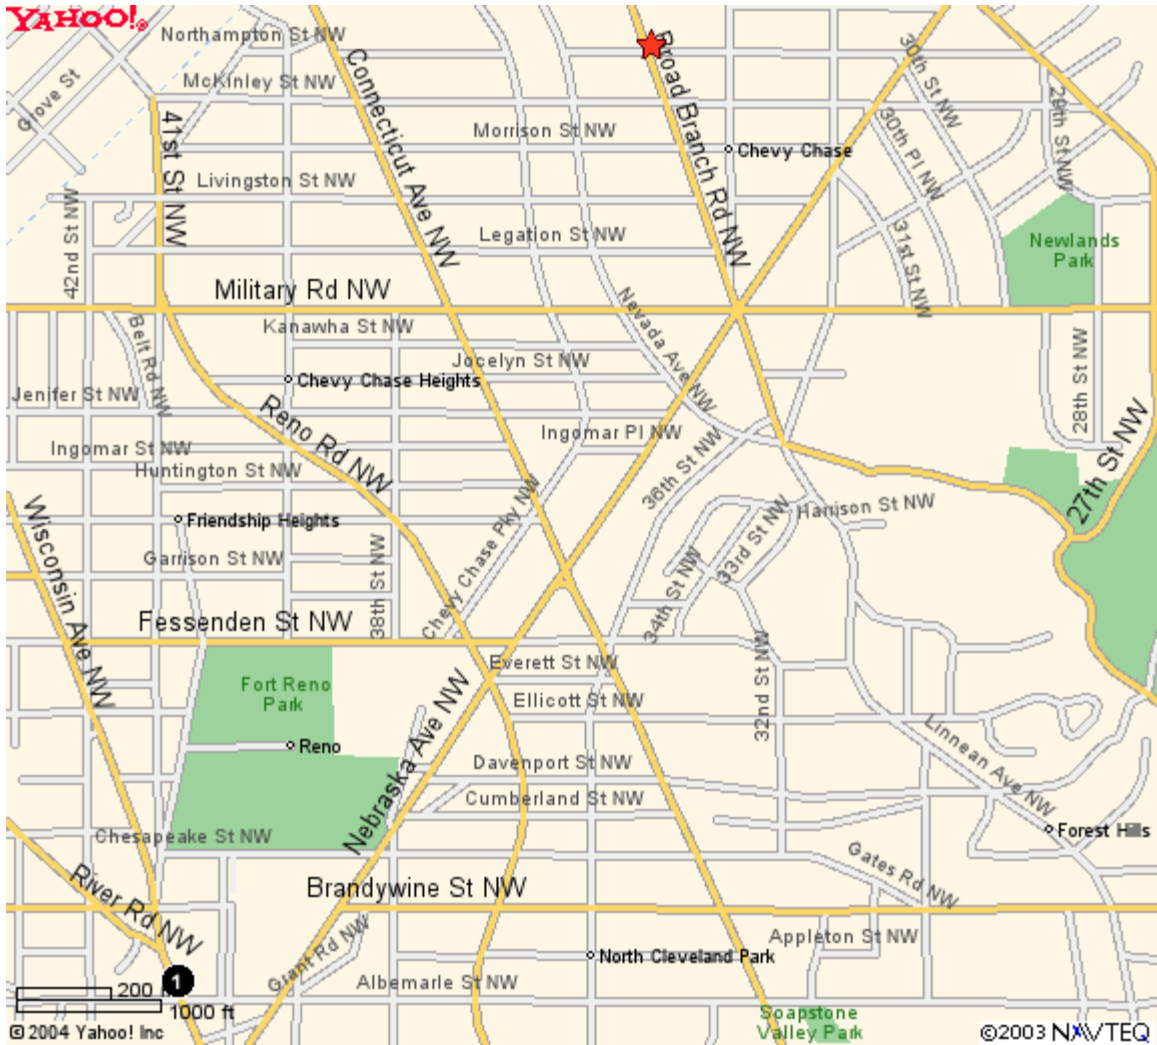

Yahoo! My Yahoo! Mail

Welcome, **suzyw2341**
[Sign Out, My Account]

Search the web

Mz

Yahoo! Maps

« Back to Map

★ 5701 Broad Branch Rd Nw Washington, DC 20015-2541

Map#	Business/Landmark Info	Distance
1	METRO-TENLEYTOWN STATION 4500 WISCONSIN AVE NW WASHINGTON, DC Phone: (202) 637-7000	0.80 miles

When using any driving directions or map, it's a good idea to do a reality check and make sure the road still exists, watch out for construction, and follow all traffic safety precautions. This is only to be used as an aid in planning.