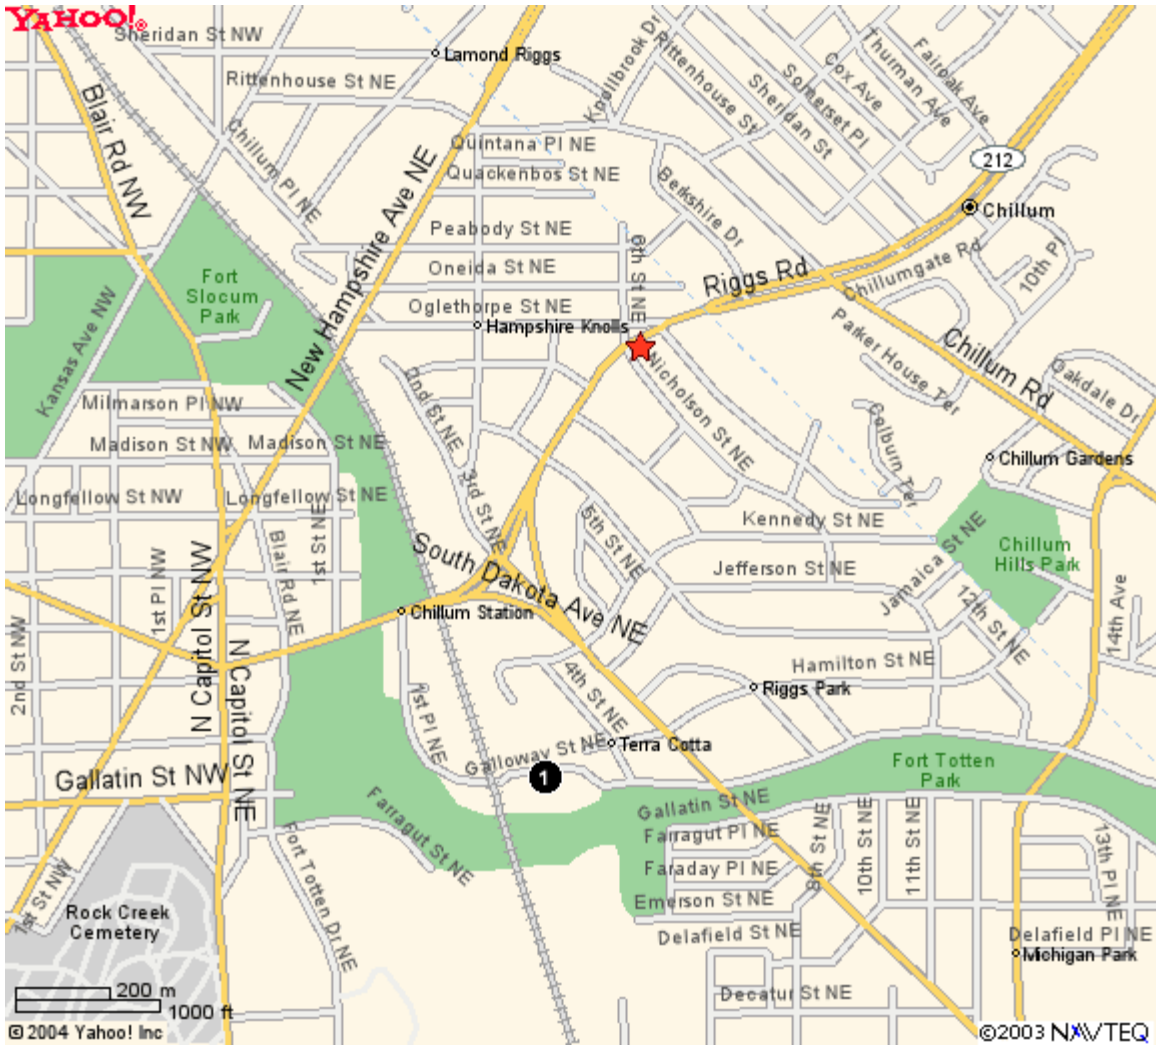

Yahoo! My Yahoo! Mail

Welcome, **suzyw2341**
[Sign Out, My Account]

Search the web

Mz

Yahoo! Maps

« Back to Map

★ 501 Riggs Rd Ne Washington, DC 20011-2517

Map#	Business/Landmark Info	Distance
1	METRO-FORT TOTTEN STATION GALLOWAY ST NE WASHINGTON, DC Phone: (202) 637-7000	0.33 miles

When using any driving directions or map, it's a good idea to do a reality check and make sure the road still exists, watch out for construction, and follow all traffic safety precautions. This is only to be used as an aid in planning.