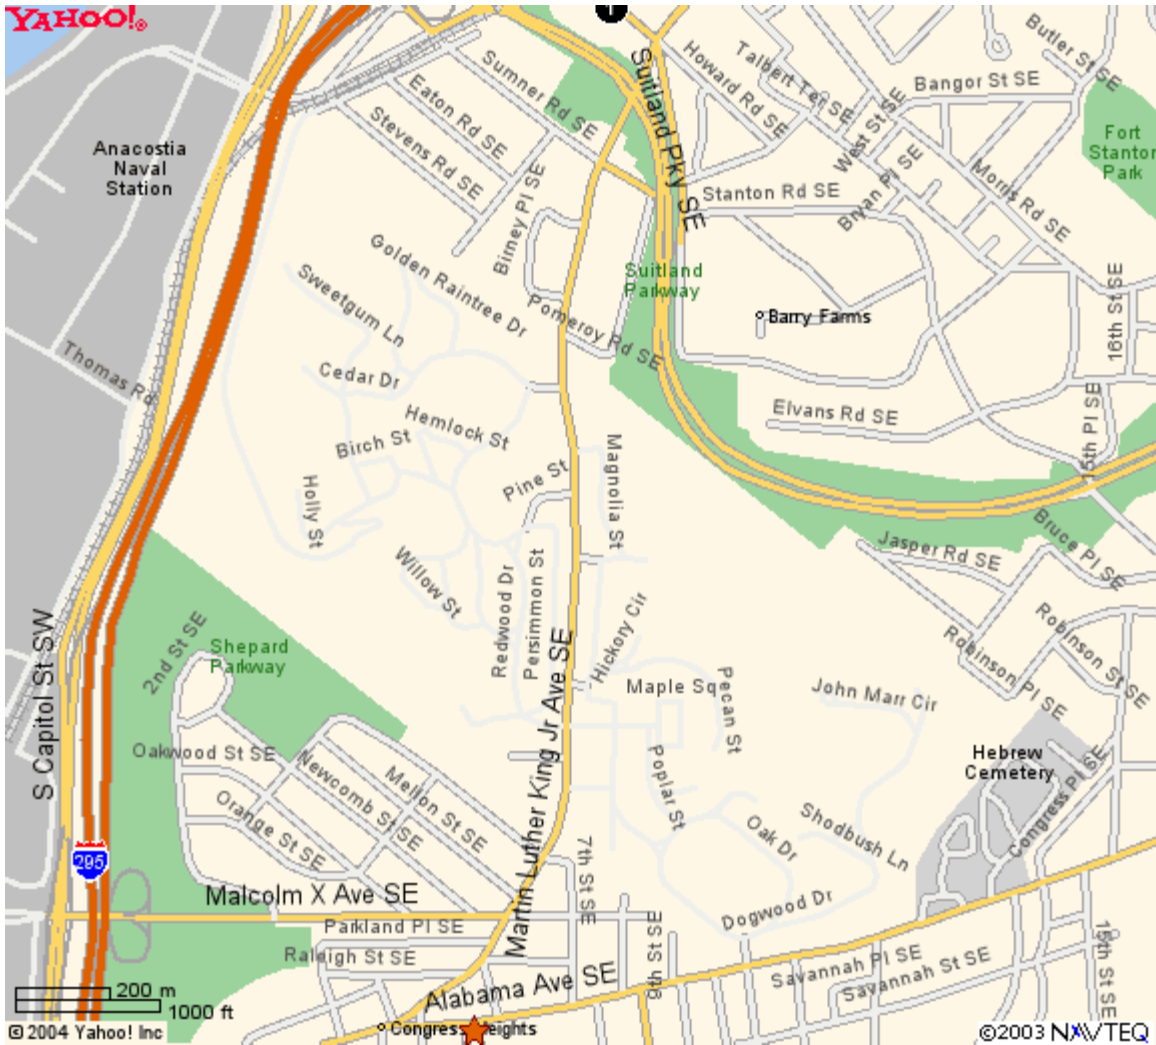

[Yahoo!](#) [My Yahoo!](#) [Mail](#)

Welcome, **suzyw2341**
[[Sign Out](#), [My Account](#)]

Search the web

Mz

Yahoo! Maps

[← Back to Map](#)

★ **3200 6th St Se Washington, DC 20032-4100**

Map#	Business/Landmark Info	Distance
1	METRO-ANACOSTIA STATION 1101 HOWARD RD SE WASHINGTON, DC Phone: (202) 637-7000	0.69 miles

When using any driving directions or map, it's a good idea to do a reality check and make sure the road still exists, watch out for construction, and follow all traffic safety precautions. This is only to be used as an aid in planning.