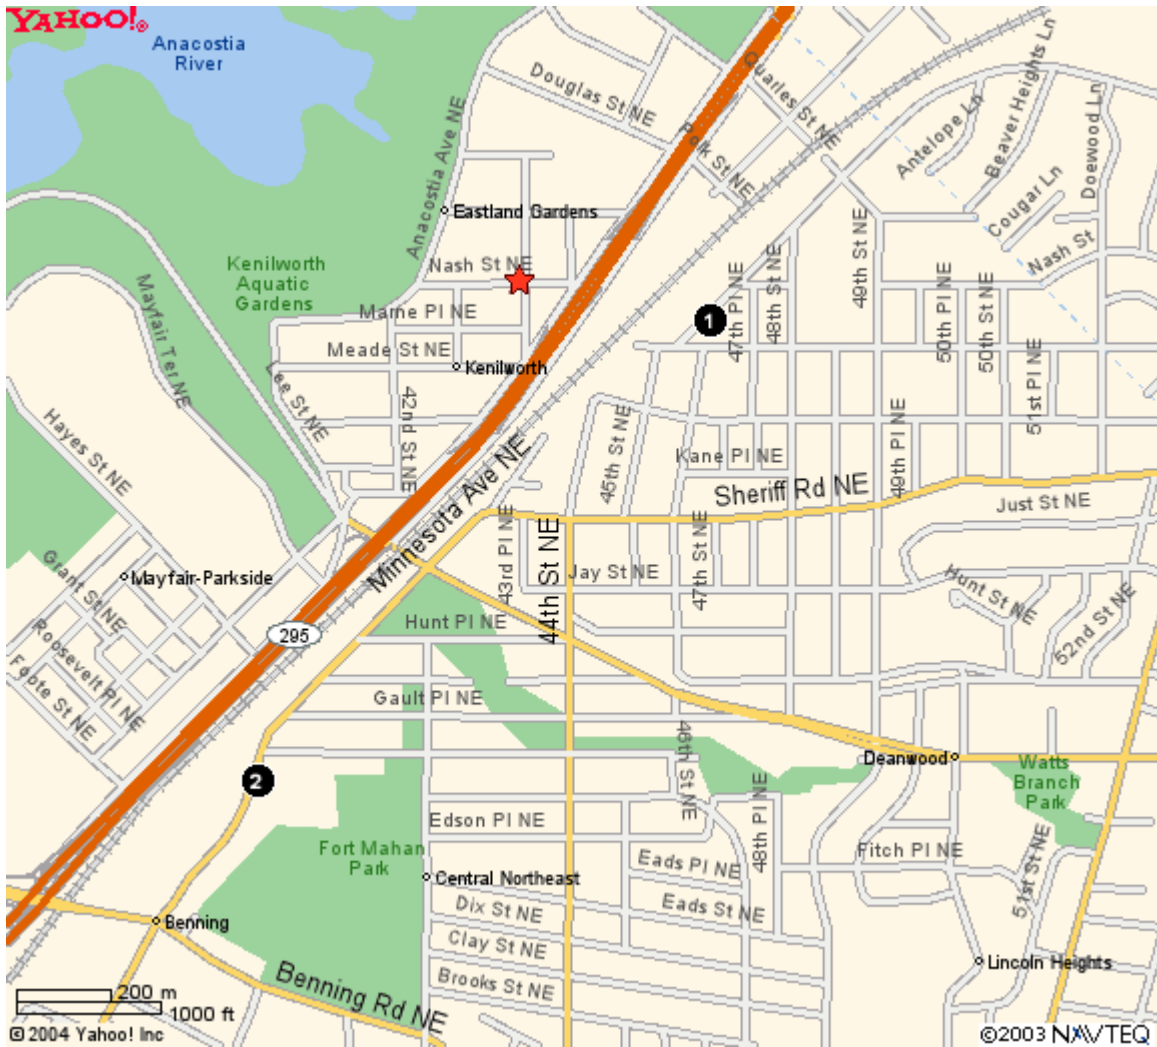

Yahoo! My Yahoo! Mail

Welcome, **suzyw2341**
[Sign Out, My Account]

Search the web

Me

Yahoo! Maps

← Back to Map

★ 1300 44th St Ne Washington, DC 20019-1915

Map#

Business/Landmark Info

Distance

1

METRO-DEANWOOD STATION

4700 MINNESOTA AVE NE
WASHINGTON, DC
Phone: (202) 637-7000

0.31 miles

2

METRO-MINNESOTA AVE STATION

4000 MINNESOTA AVE NE
WASHINGTON, DC
Phone: (202) 637-7000

0.54 miles

When using any driving directions or map, it's a good idea to do a reality check and make sure the road still exists, watch out for construction, and follow all traffic safety precautions. This is only to be used as an aid in planning.