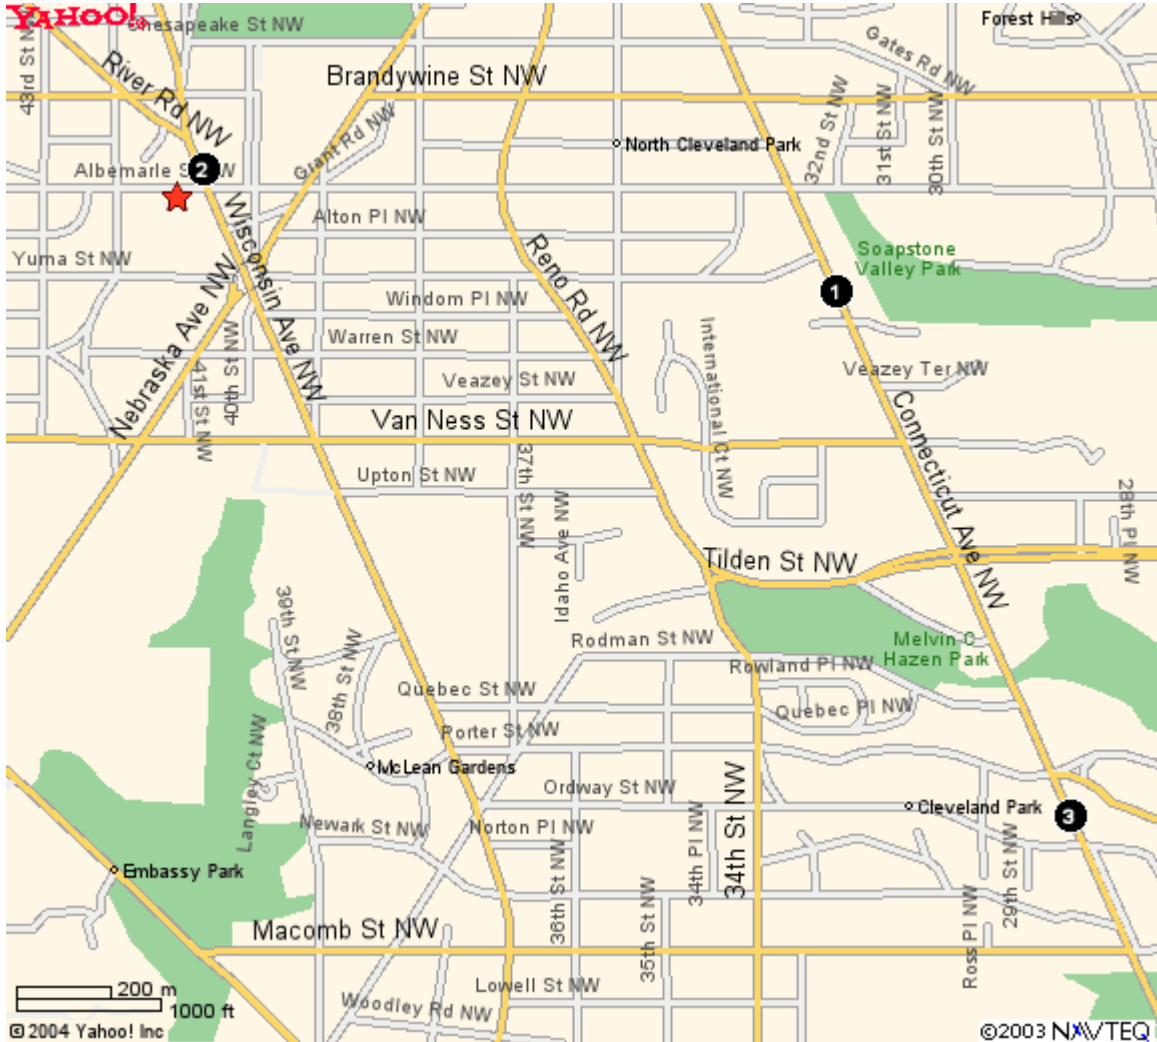

# Yahoo! Maps

[← Back to Map](#)

★ **4130 Albemarle St Nw Washington, DC 20016-2185**

Map#	Business/Landmark Info	Distance
<b>1</b>	<b>METRO-VAN NESS STATION</b> 4300 CONNECTICUT AVE NW WASHINGTON, DC <b>Phone:</b> (202) 637-7000	<b>0.44 miles</b>
<b>2</b>	<b>METRO-TENLEYTOWN STATION</b> 4500 WISCONSIN AVE NW WASHINGTON, DC <b>Phone:</b> (202) 637-7000	<b>0.69 miles</b>
<b>3</b>	<b>METRO-CLEVELAND PARK STATION</b> 3500 CONNECTICUT AVE NW WASHINGTON, DC <b>Phone:</b> (202) 637-7000	<b>0.74 miles</b>

When using any driving directions or map, it's a good idea to do a reality check and make sure the road still exists, watch out for construction, and follow all traffic safety precautions. This is only to be used as an aid in planning.