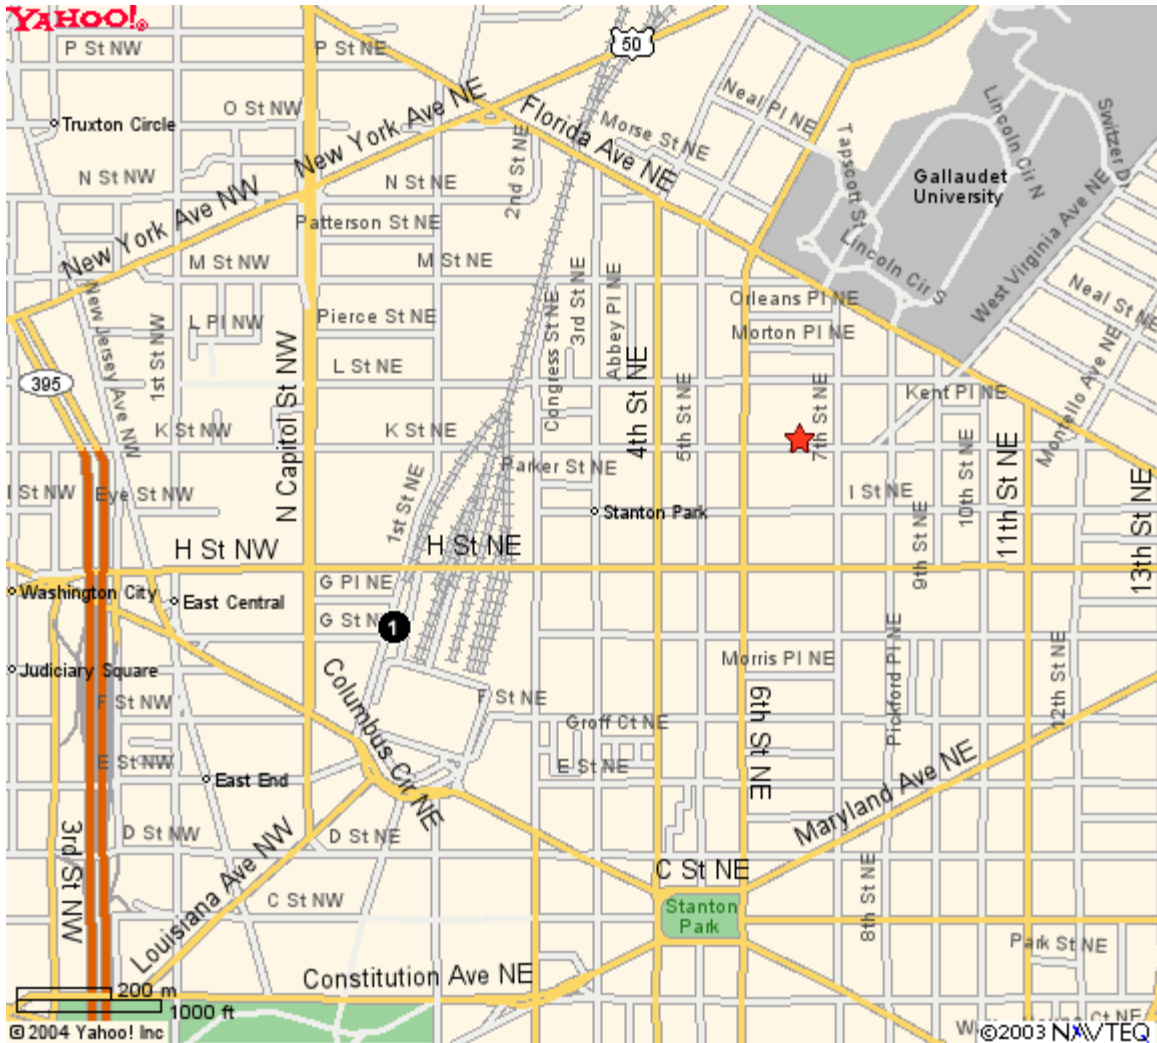

Yahoo! My Yahoo! Mail

Welcome, **suzyw2341**
[Sign Out, My Account]

Search the web

Mz

Yahoo! Maps

[Back to Map](#)

★ **660 K St Ne Washington, DC 20002-3530**

Map#

Business/Landmark Info

Distance

1

METRO-UNION STATION
700 1ST ST NE
WASHINGTON, DC
Phone: (202) 637-7000

0.28 miles

When using any driving directions or map, it's a good idea to do a reality check and make sure the road still exists, watch out for construction, and follow all traffic safety precautions. This is only to be used as an aid in planning.