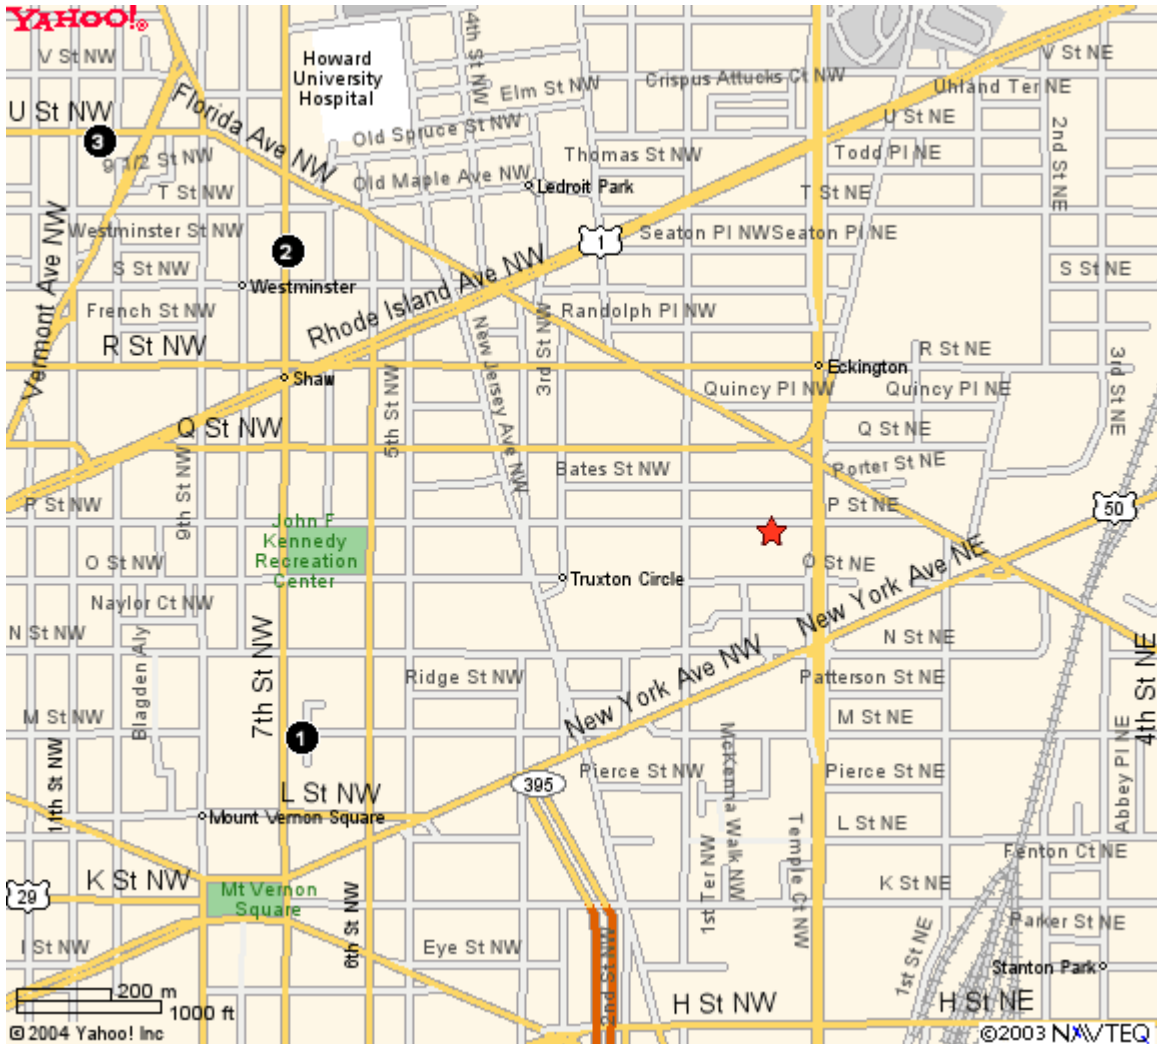

# Yahoo! Maps

← Back to Map

★ 30 P St Nw Washington, DC 20001-1134

Map#	Business/Landmark Info	Distance
<b>1</b>	<b>METRO-MT VERNON STATION</b> 698 M ST NW WASHINGTON, DC <b>Phone:</b> (202) 637-7000	<b>0.47 miles</b>
<b>2</b>	<b>METRO-SHAW-HOWARD UNIV STATION</b> 1801 US-29 WASHINGTON, DC <b>Phone:</b> (202) 637-7000	<b>0.53 miles</b>
<b>3</b>	<b>METRO-U ST STATION</b> 1000 U ST NW WASHINGTON, DC <b>Phone:</b> (202) 637-7000	<b>0.82 miles</b>