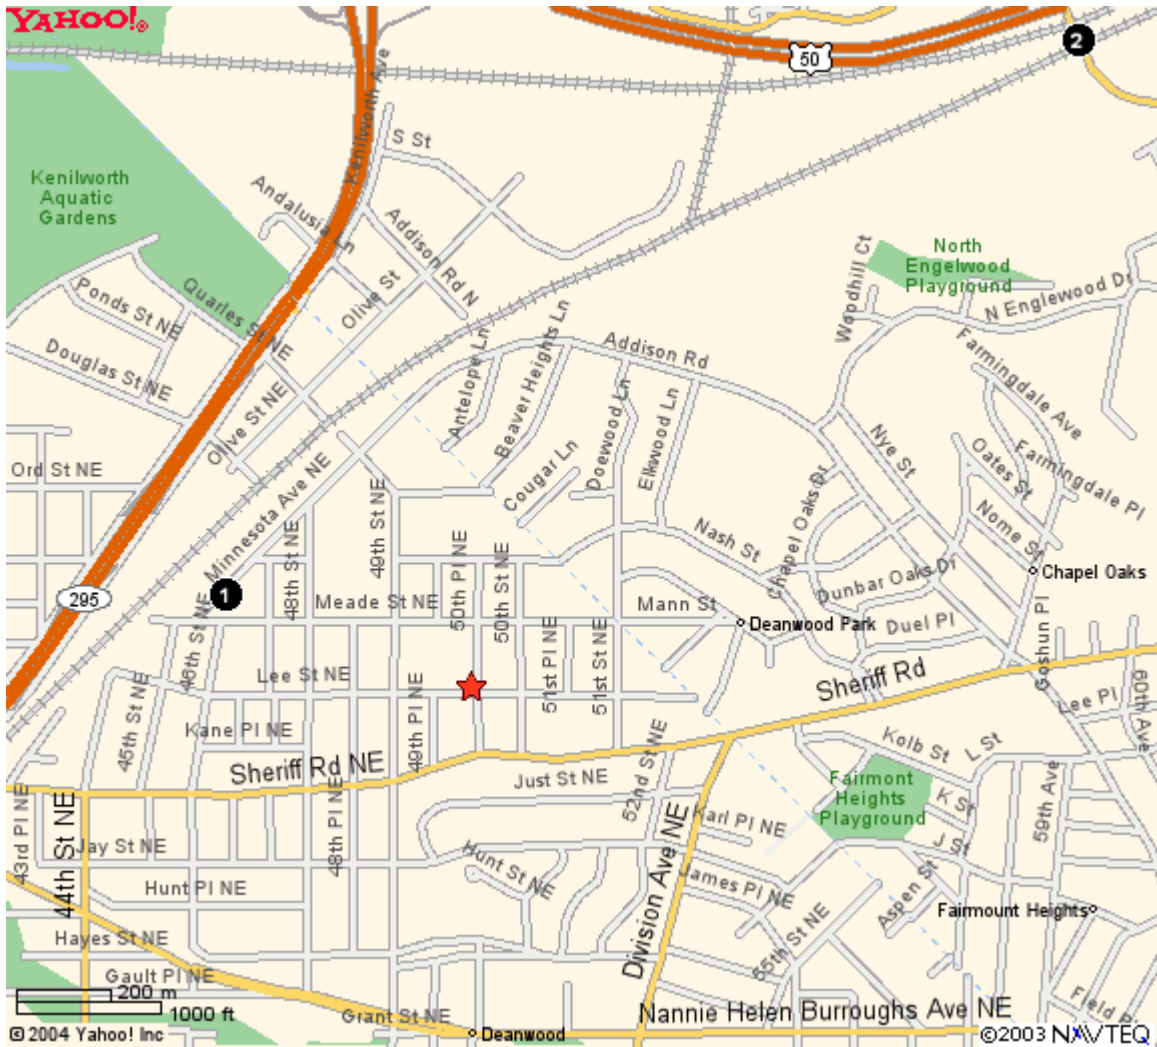

Yahoo! My Yahoo! Mail

Welcome, **suzyw2341**
[Sign Out, My Account]

Search the web

Mz

Yahoo! Maps

← Back to Map

★ 1100 50th PI Ne Washington, DC 20019-4080

Map#	Business/Landmark Info	Distance
1	METRO-DEANWOOD STATION 4700 MINNESOTA AVE NE WASHINGTON, DC Phone: (202) 637-7000	0.48 miles
2	METRO-CHEVERLY STATION COLUMBIA PARK RD CHEVERLY, MD Phone: (202) 637-7000	0.90 miles

When using any driving directions or map, it's a good idea to do a reality check and make sure the road still exists, watch out for construction, and follow all traffic safety precautions. This is only to be used as an aid in planning.