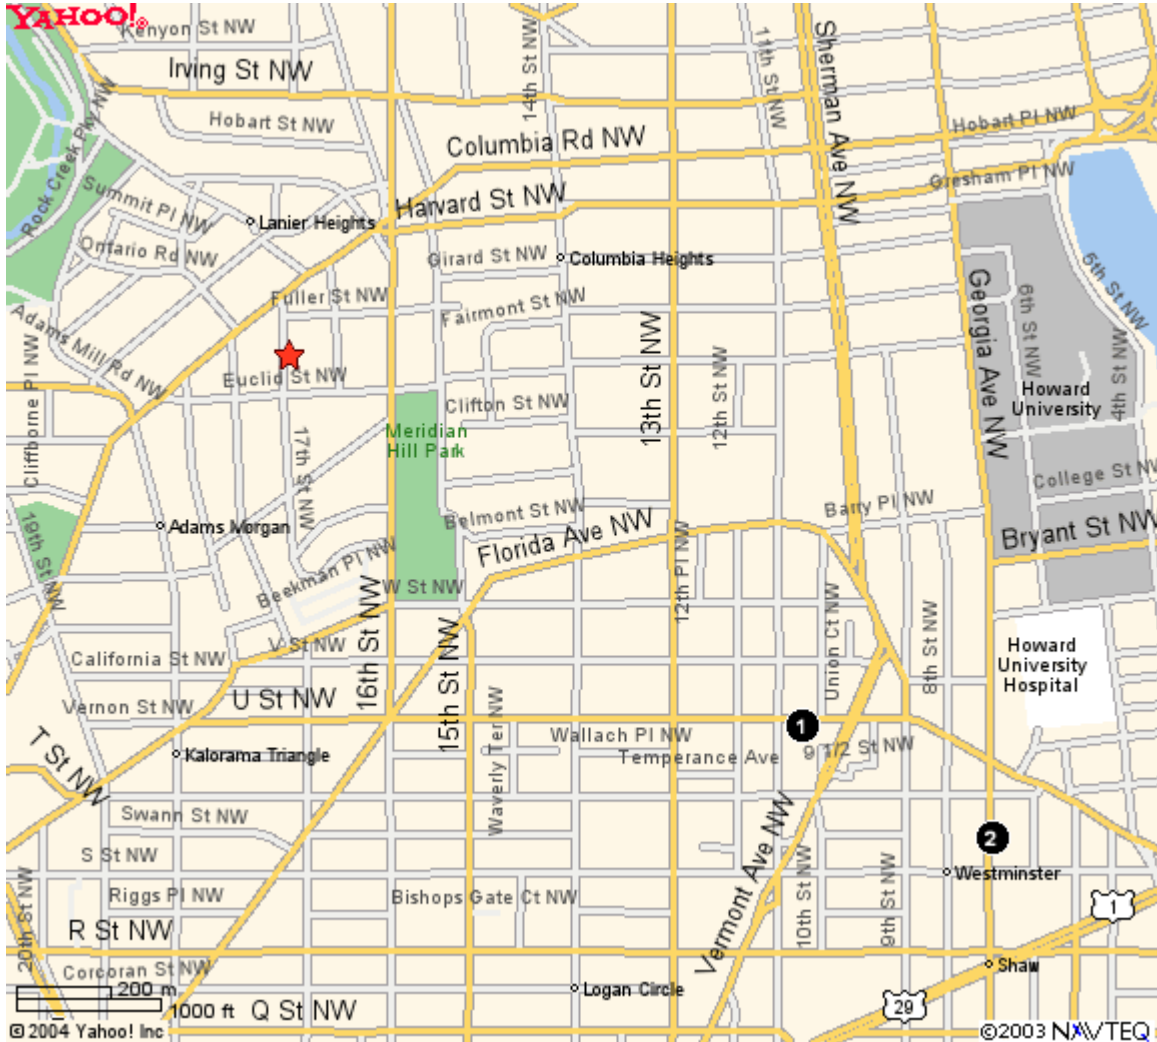

Yahoo! My Yahoo! Mail

Welcome, **suzyw2341**
[Sign Out, My Account]

Search the web

Me

Yahoo! Maps

← Back to Map

★ 2525 17th St Nw Washington, DC 20009-2801

Map#	Business/Landmark Info	Distance
1	METRO-U ST STATION 1000 U ST NW WASHINGTON, DC Phone: (202) 637-7000	0.38 miles
2	METRO-SHAW-HOWARD UNIV STATION 1801 US-29 WASHINGTON, DC Phone: (202) 637-7000	0.67 miles
3	METRO-DUPONT CIRCLE STATION 1950 Q ST NW WASHINGTON, DC Phone: (202) 637-7000	0.96 miles

When using any driving directions or map, it's a good idea to do a reality check and make sure the road still exists, watch out for construction, and follow all traffic safety precautions. This is only to be used as an aid in planning.