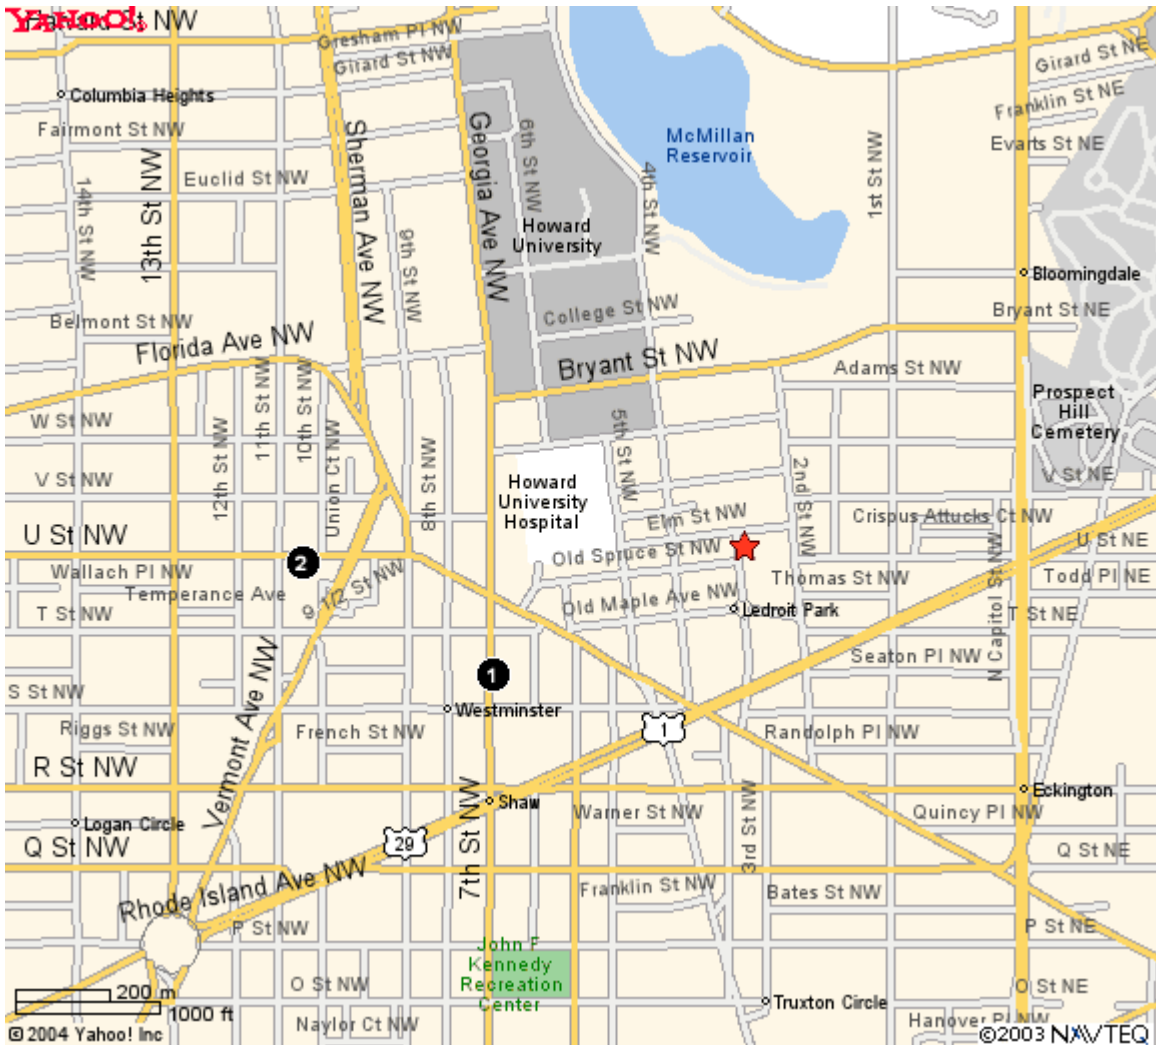

# Yahoo! Maps

← Back to Map

★ 2025 3rd St Nw Washington, DC 20001-1600

Map#	Business/Landmark Info	Distance
1	<b>METRO-SHAW-HOWARD UNIV STATION</b> 1801 US-29 WASHINGTON, DC Phone: (202) 637-7000	0.22 miles
2	<b>METRO-U ST STATION</b> 1000 U ST NW WASHINGTON, DC Phone: (202) 637-7000	0.37 miles