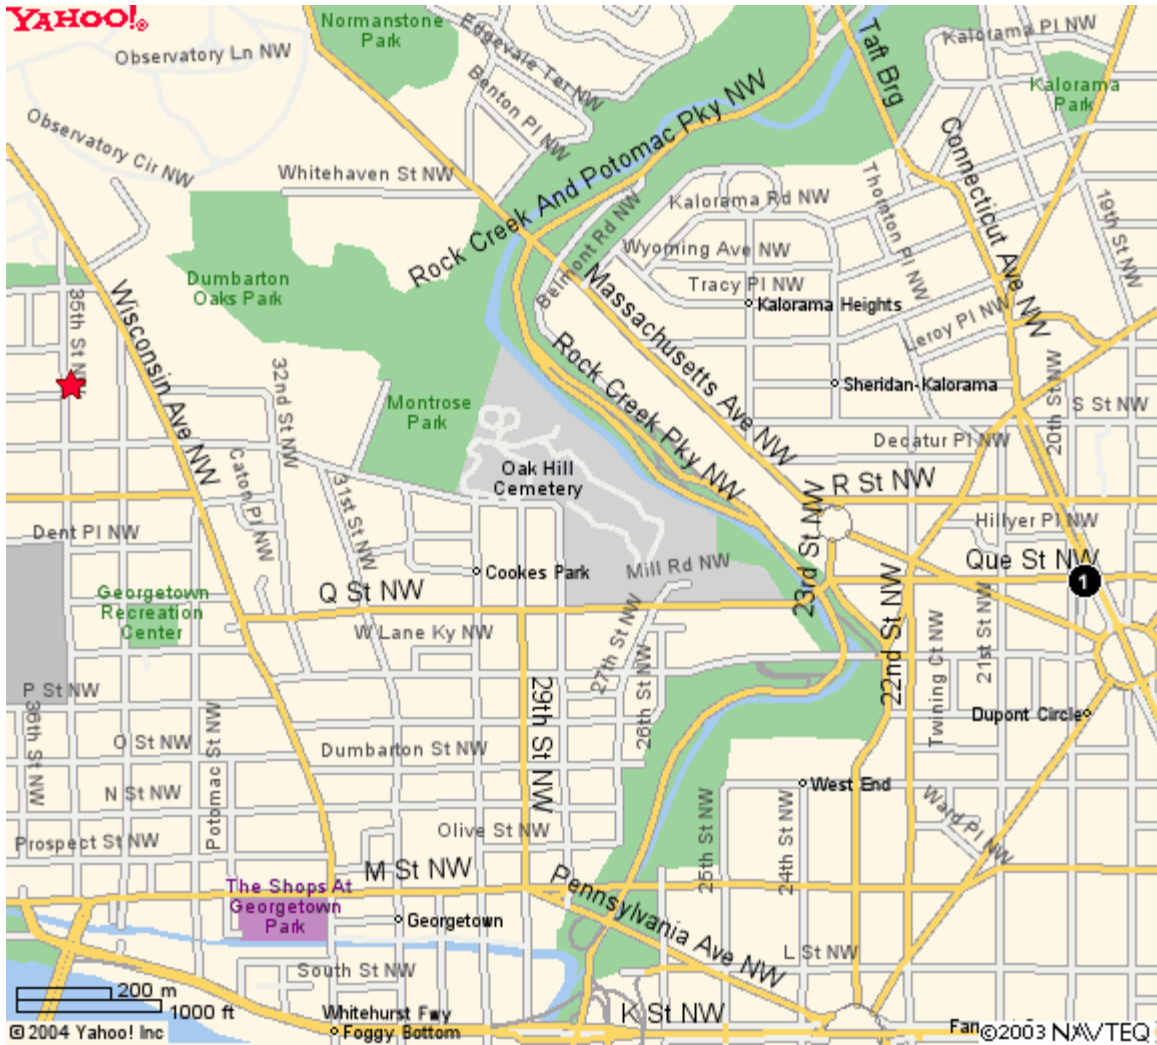

Yahoo! My Yahoo! Mail

Welcome, **suzyw2341**
[Sign Out, My Account]

Search the web

Mz

Yahoo! Maps

[← Back to Map](#)

★ 1819 35th St Nw Washington, DC 20007-2211

Map#	Business/Landmark Info	Distance
1	METRO-DUPONT CIRCLE STATION 1950 Q ST NW WASHINGTON, DC Phone: (202) 637-7000	0.65 miles

When using any driving directions or map, it's a good idea to do a reality check and make sure the road still exists, watch out for construction, and follow all traffic safety precautions. This is only to be used as an aid in planning.