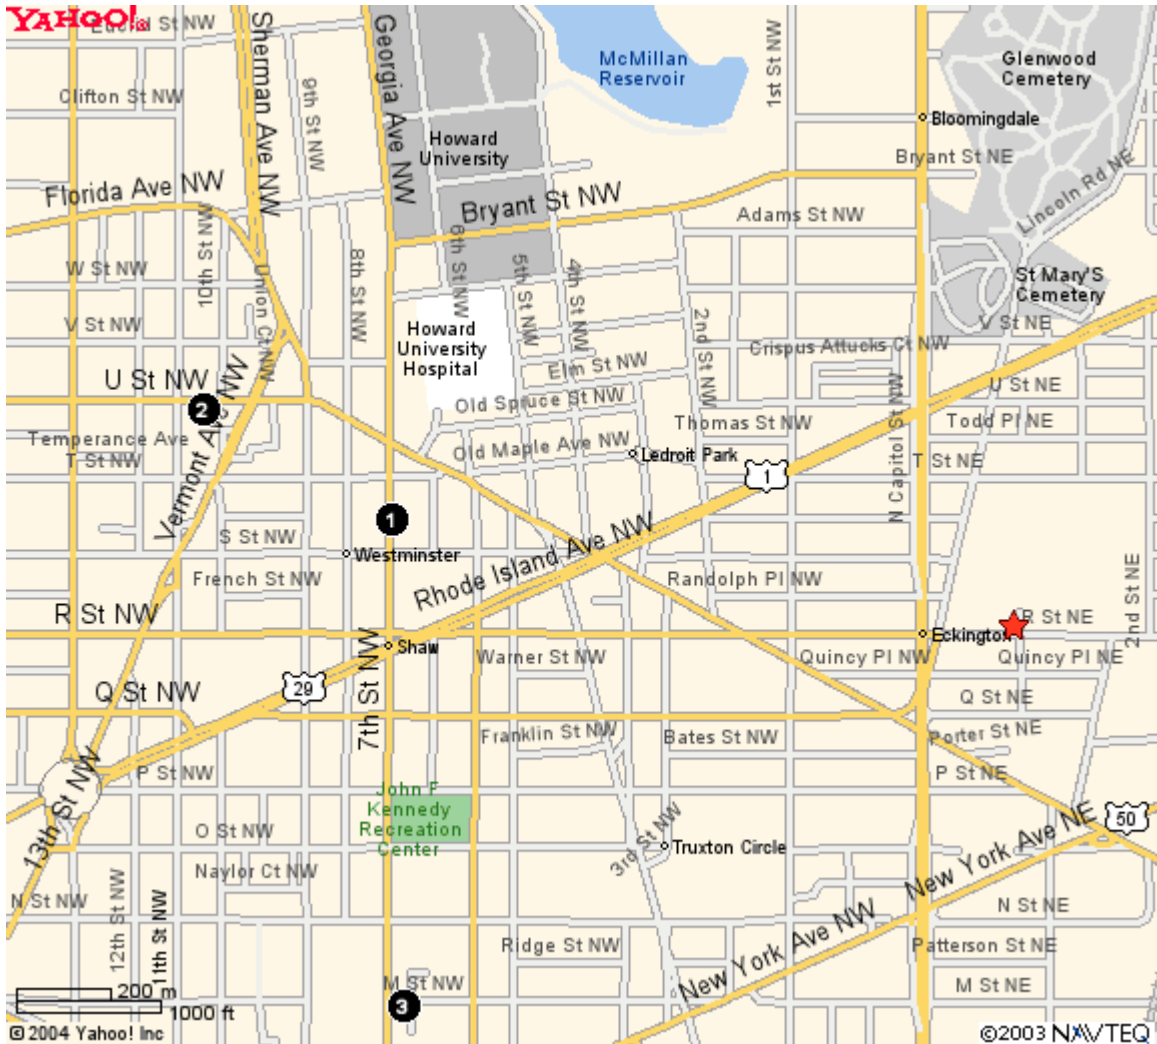

Yahoo! My Yahoo! Mail

Welcome, **suzyw2341**
[Sign Out, My Account]

Search the web

Mz

Yahoo! Maps

← Back to Map

★ 1720 1st St Ne Washington, DC 20002-2112

Map#	Business/Landmark Info	Distance
1	METRO-SHAW-HOWARD UNIV STATION 1801 US-29 WASHINGTON, DC Phone: (202) 637-7000	0.26 miles
2	METRO-U ST STATION 1000 U ST NW WASHINGTON, DC Phone: (202) 637-7000	0.53 miles
3	METRO-MT VERNON STATION 698 M ST NW WASHINGTON, DC Phone: (202) 637-7000	0.67 miles

When using any driving directions or map, it's a good idea to do a reality check and make sure the road still exists, watch out for construction, and follow all traffic safety precautions. This is only to be used as an aid in planning.