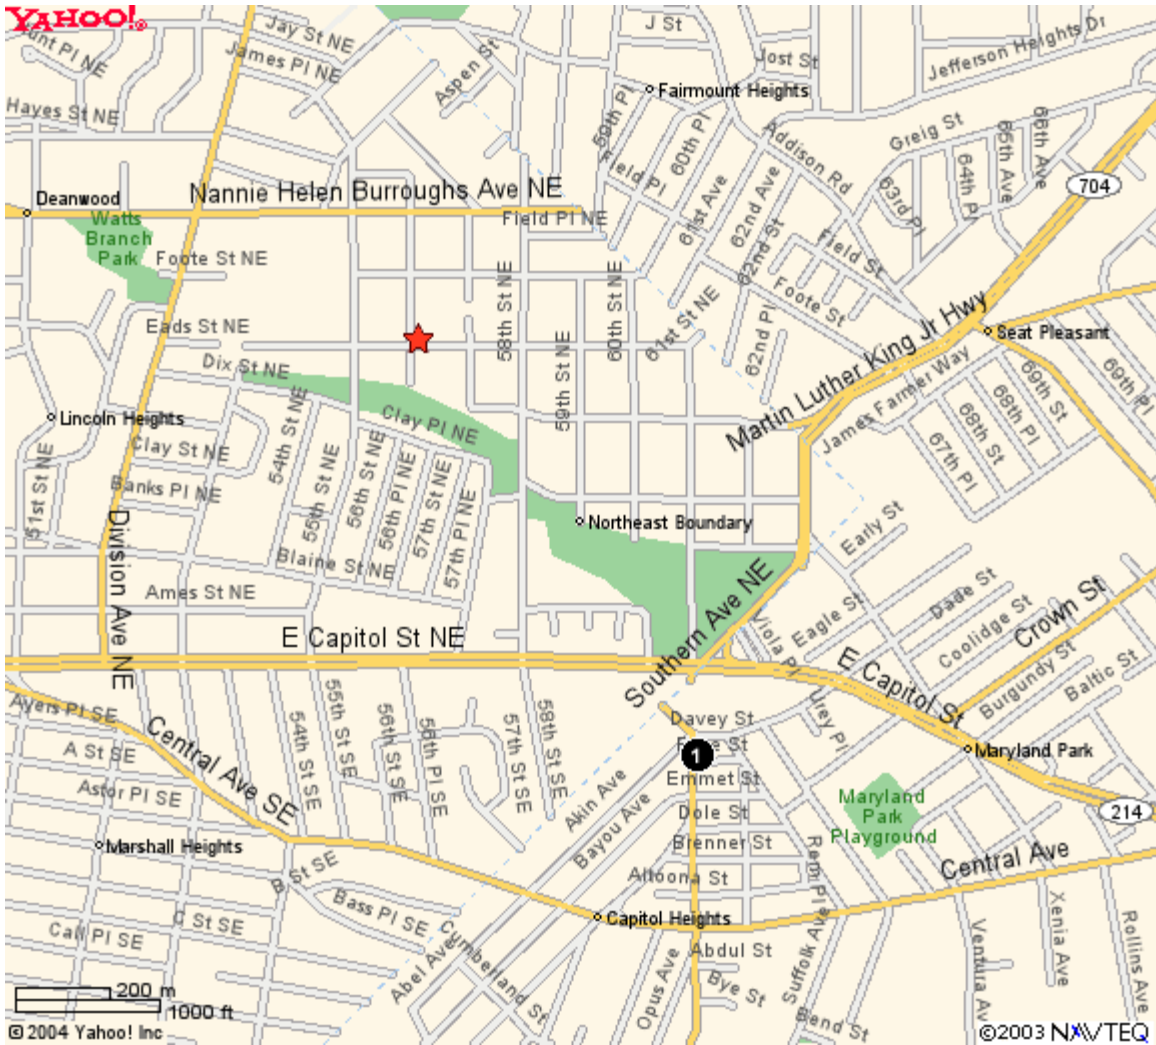

# Yahoo! Maps

« Back to Map

★ 5600 Eads St Ne Washington, DC 20019-6900

Map#

Business/Landmark Info

Distance

**1**

**METRO-CAPITOL HEIGHTS STATION**

**0.33 miles**

133 CAPITOL HEIGHTS BLVD  
CAPITOL HEIGHTS, MD  
Phone: (202) 637-7000

When using any driving directions or map, it's a good idea to do a reality check and make sure the road still exists, watch out for construction, and follow all traffic safety precautions. This is only to be used as an aid in planning.