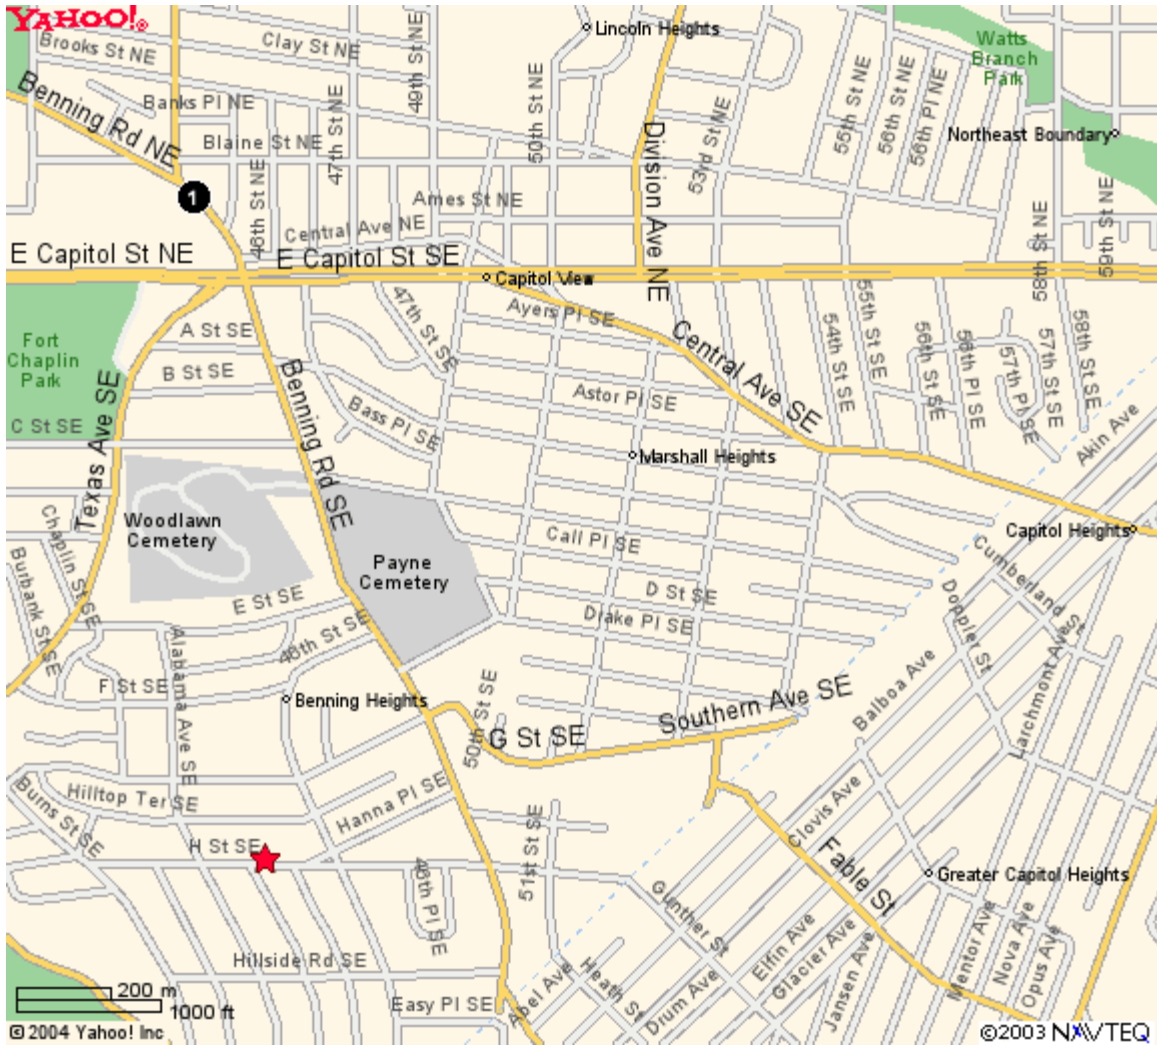

Yahoo! My Yahoo! Mail

Welcome, **suzyw2341**
[Sign Out, My Account]

Search the web

Mz

Yahoo! Maps

← Back to Map

★ 4430 H St Se Washington, DC 20019-4934

Map#

Business/Landmark Info

Distance

1

METRO-BENNING RD STATION

0.68 miles

4400 BENNING RD NE
WASHINGTON, DC
Phone: (202) 637-7000

When using any driving directions or map, it's a good idea to do a reality check and make sure the road still exists, watch out for construction, and follow all traffic safety precautions. This is only to be used as an aid in planning.