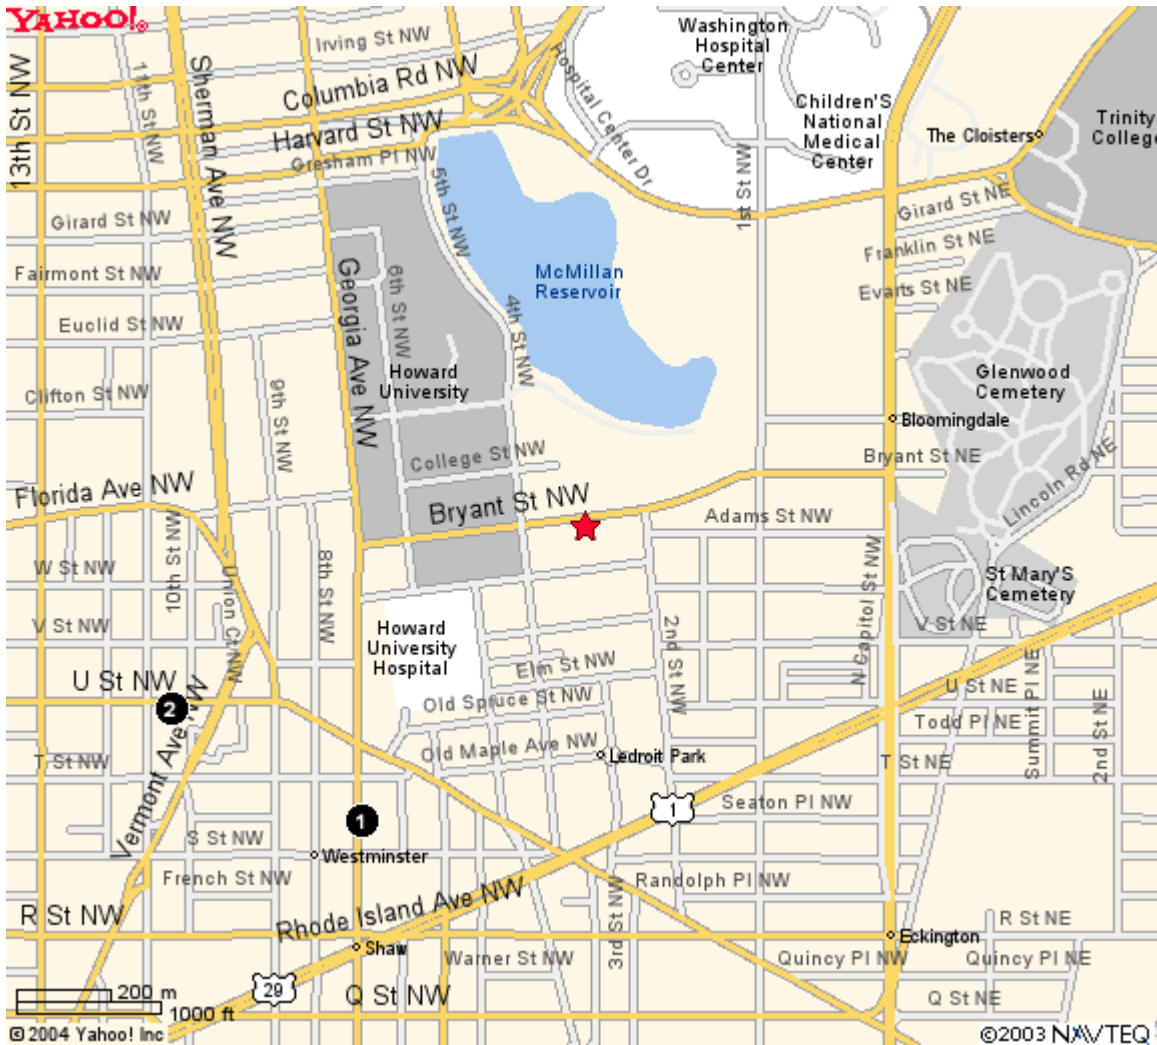

Yahoo! My Yahoo! Mail

Welcome, **suzyw2341**
[Sign Out, My Account]

Search the web

Mz

Yahoo! Maps

← Back to Map

★ 300 Bryant St Nw Washington, DC 20001-1708

Map#	Business/Landmark Info	Distance
1	METRO-SHAW-HOWARD UNIV STATION 1801 US-29 WASHINGTON, DC Phone: (202) 637-7000	0.48 miles
2	METRO-U ST STATION 1000 U ST NW WASHINGTON, DC Phone: (202) 637-7000	0.59 miles

When using any driving directions or map, it's a good idea to do a reality check and make sure the road still exists, watch out for construction, and follow all traffic safety precautions. This is only to be used as an aid in planning.