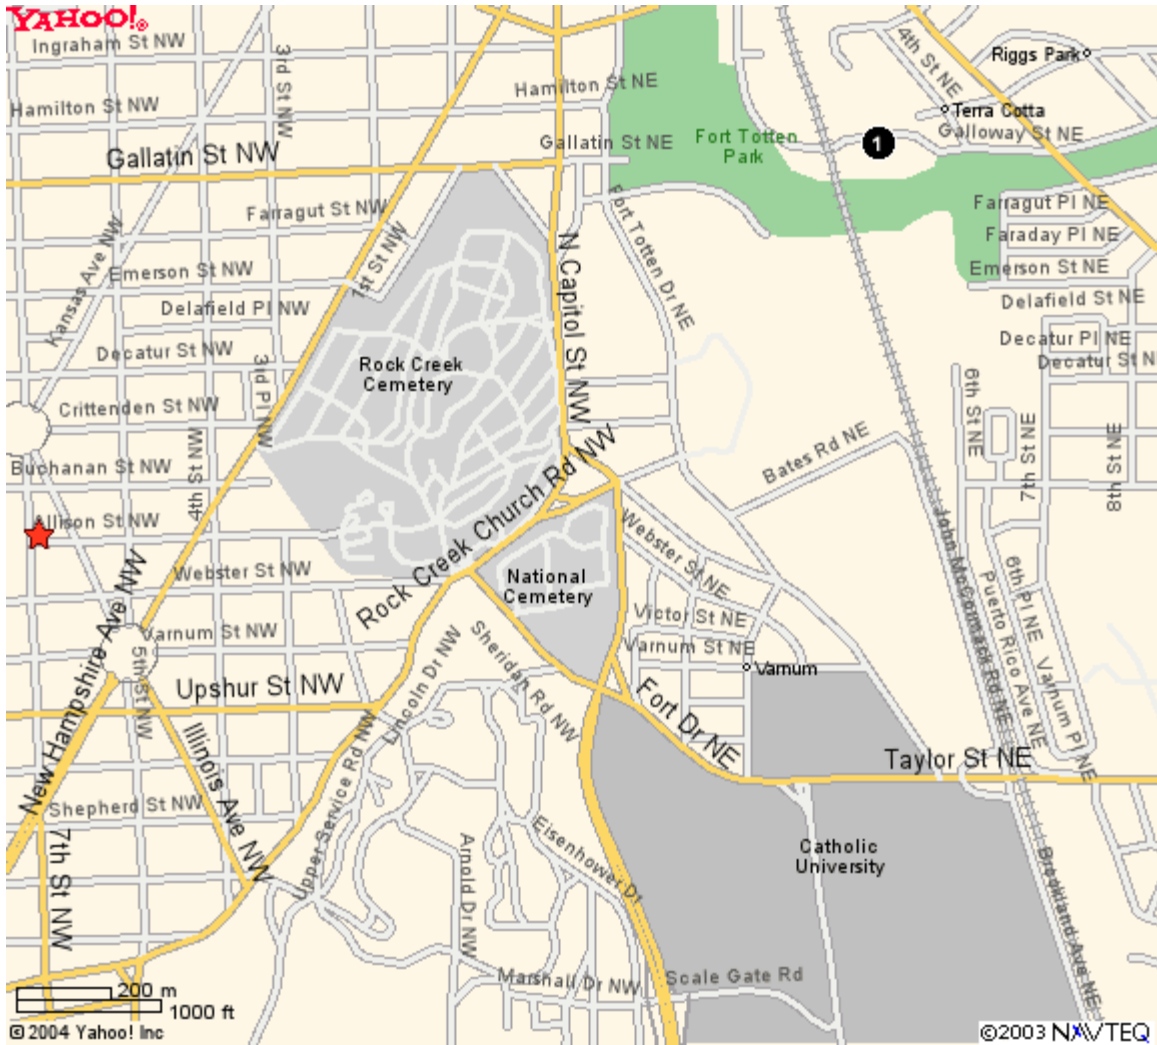

Yahoo! My Yahoo! Mail

Welcome, **suzyw2341**
[Sign Out, My Account]

Search the web

Mz

Yahoo! Maps

<< Back to Map

★ 4501 7th St Nw Washington, DC 20011-7211

Map#	Business/Landmark Info	Distance
1	METRO-FORT TOTTEN STATION GALLOWAY ST NE WASHINGTON, DC Phone: (202) 637-7000	0.63 miles

When using any driving directions or map, it's a good idea to do a reality check and make sure the road still exists, watch out for construction, and follow all traffic safety precautions. This is only to be used as an aid in planning.