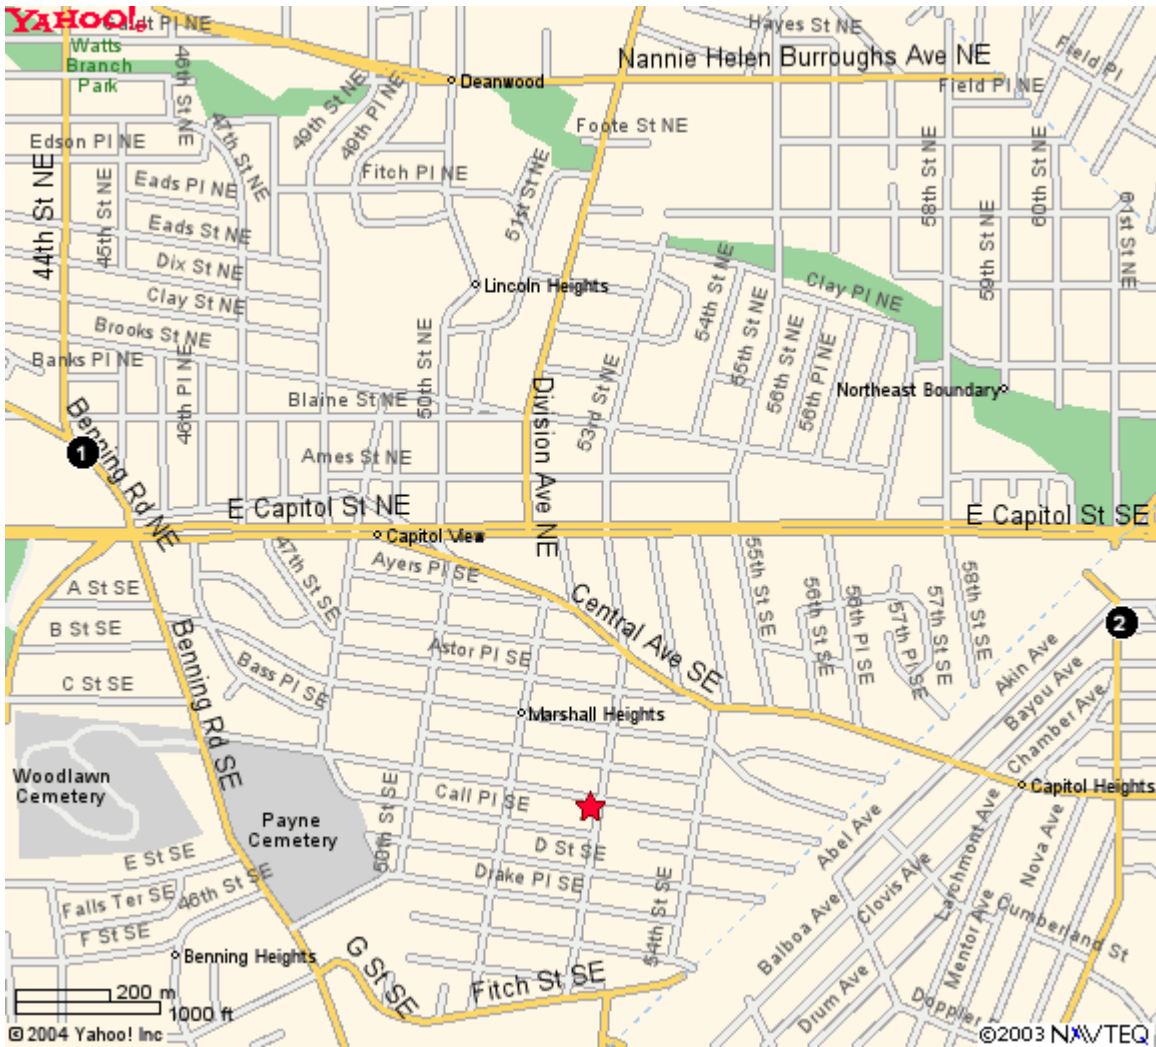

Yahoo! My Yahoo! Mail

Welcome, suzyw2341
[Sign Out, My Account]

Search the web

Mz

Yahoo! Maps

← Back to Map

★ 301 53rd St Se Washington, DC 20019-6304

Map#	Business/Landmark Info	Distance
1	METRO-BENNING RD STATION 4400 BENNING RD NE WASHINGTON, DC Phone: (202) 637-7000	0.66 miles
2	METRO-CAPITOL HEIGHTS STATION 133 CAPITOL HEIGHTS BLVD CAPITOL HEIGHTS, MD Phone: (202) 637-7000	0.71 miles

When using any driving directions or map, it's a good idea to do a reality check and make sure the road still exists, watch out for construction, and follow all traffic safety precautions. This is only to be used as an aid in planning.