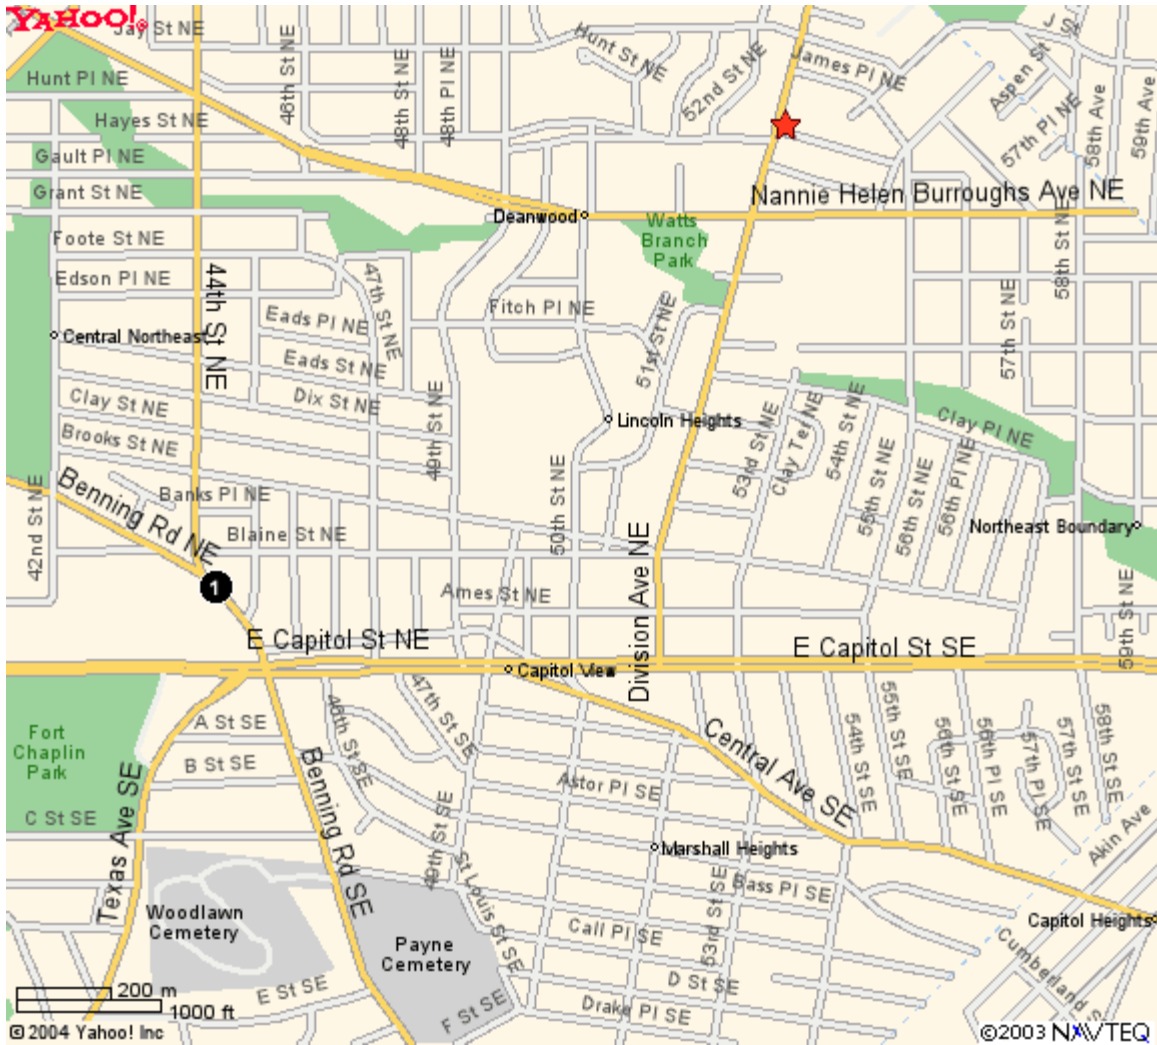

Yahoo! My Yahoo! Mail

Welcome, **suzyw2341**
[Sign Out, My Account]

Search the web

Mz

Yahoo! Maps

← Back to Map

★ 801 Division Ave Ne Washington, DC 20019-5516

Map#	Business/Landmark Info	Distance
1	METRO-BENNING RD STATION 4400 BENNING RD NE WASHINGTON, DC Phone: (202) 637-7000	0.50 miles

When using any driving directions or map, it's a good idea to do a reality check and make sure the road still exists, watch out for construction, and follow all traffic safety precautions. This is only to be used as an aid in planning.