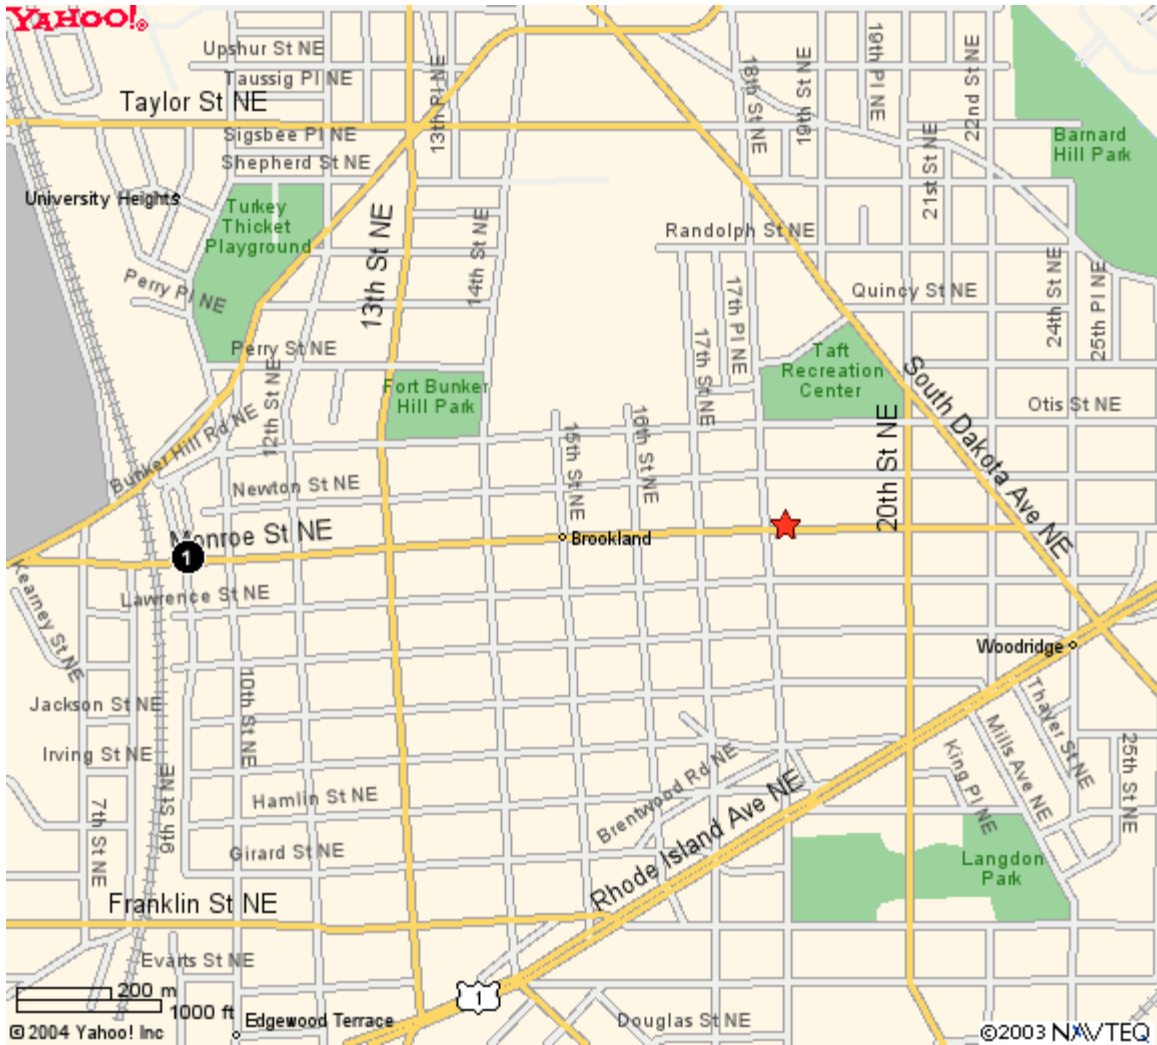

[Yahoo!](#) [My Yahoo!](#) [Mail](#)

Welcome, **suzyw2341**
[[Sign Out](#), [My Account](#)]

Search the web

Mz

Yahoo! Maps

[Back to Map](#)

★ **1820 Monroe St Ne Washington, DC 20018-2736**

Map#	Business/Landmark Info	Distance
1	METRO-BROOKLAND STATION 3500 9TH ST NE WASHINGTON, DC Phone: (202) 637-7000	0.52 miles

When using any driving directions or map, it's a good idea to do a reality check and make sure the road still exists, watch out for construction, and follow all traffic safety precautions. This is only to be used as an aid in planning.