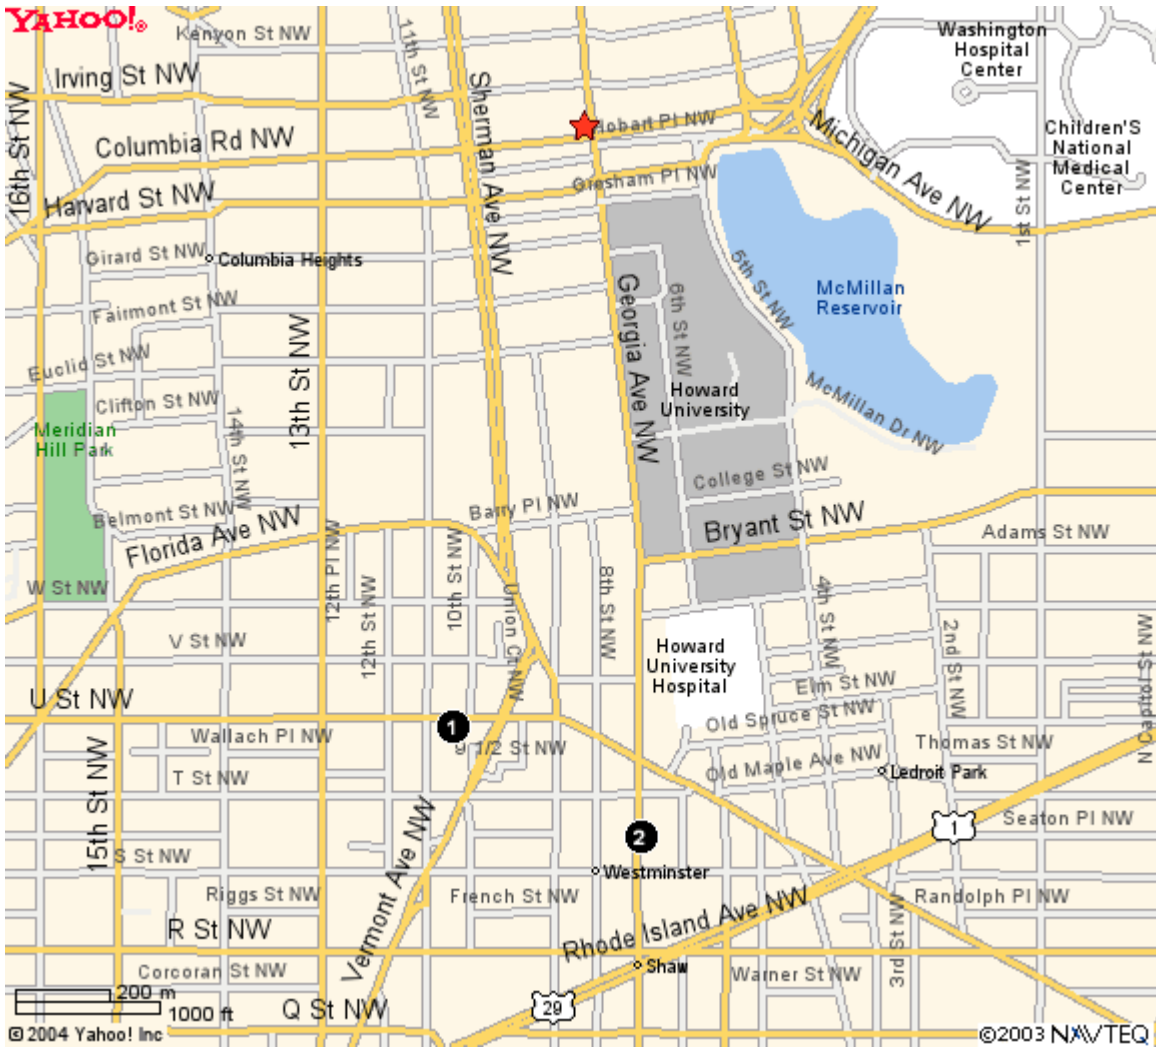

# Yahoo! Maps

← Back to Map

★ 3012 Georgia Ave Nw Washington, DC 20001-3808

Map#	Business/Landmark Info	Distance
<b>1</b>	<b>METRO-U ST STATION</b> 1000 U ST NW WASHINGTON, DC Phone: (202) 637-7000	<b>0.31 miles</b>
<b>2</b>	<b>METRO-SHAW-HOWARD UNIV STATION</b> 1801 US-29 WASHINGTON, DC Phone: (202) 637-7000	<b>0.41 miles</b>