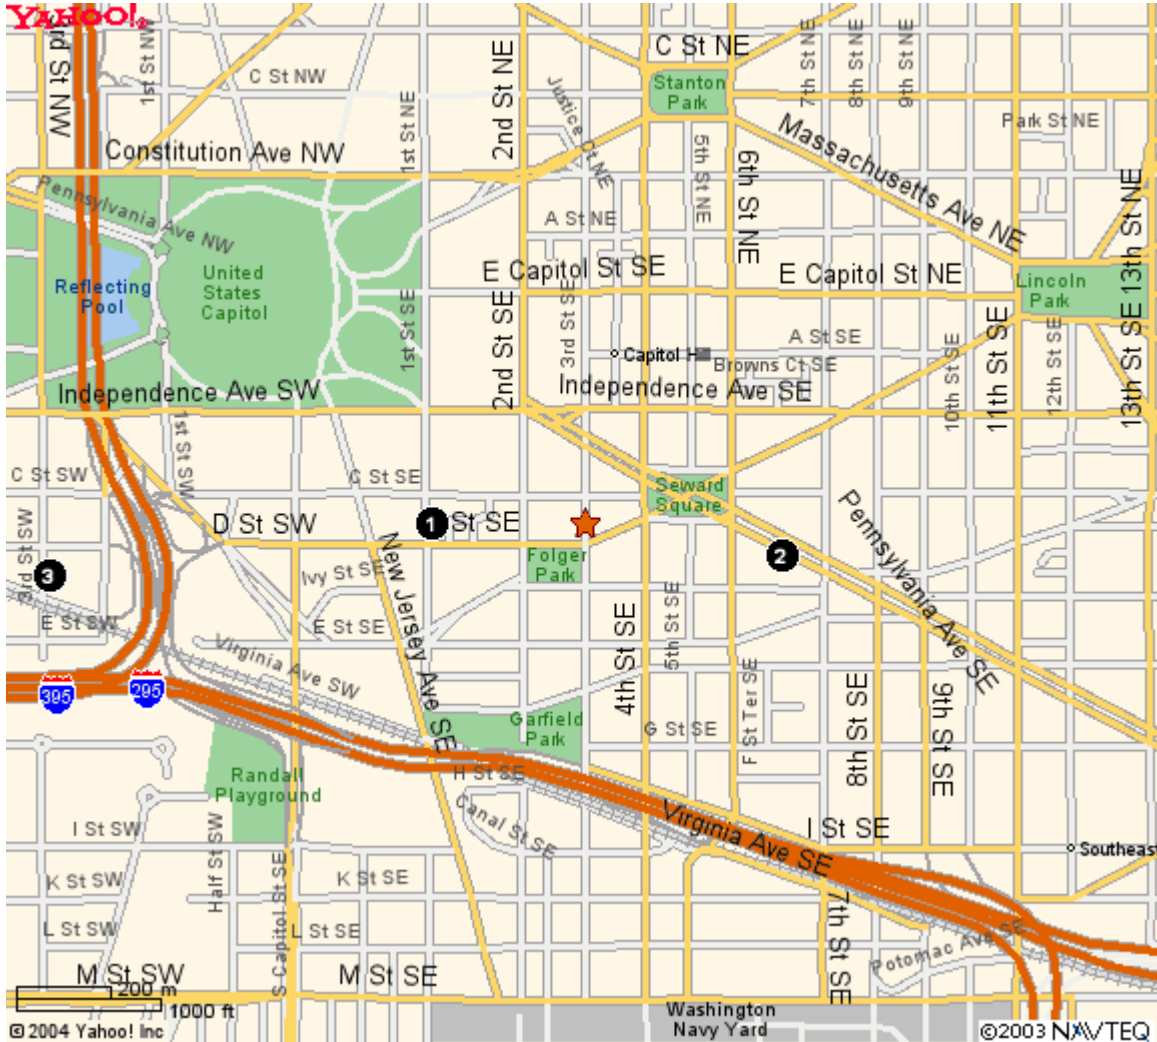

Yahoo! My Yahoo! Mail

Welcome, **suzyw2341**
[Sign Out, My Account]

Search the web

Me

Yahoo! Maps

← Back to Map

★ 330 3rd St Se Washington, DC 20003

Map#	Business/Landmark Info	Distance
1	METRO-CAPITOL SOUTH STATION 300 1ST ST SE WASHINGTON, DC Phone: (202) 637-7000	0.20 miles
2	METRO-EASTERN MARKET STATION 699 PENNSYLVANIA AVE SE WASHINGTON, DC Phone: (202) 637-7000	0.26 miles
3	METRO-FEDERAL CENTER SW STATION 400 3RD ST SW WASHINGTON, DC Phone: (202) 637-7000	0.71 miles

When using any driving directions or map, it's a good idea to do a reality check and make sure the road still exists, watch out for construction, and follow all traffic safety precautions. This is only to be used as an aid in planning.