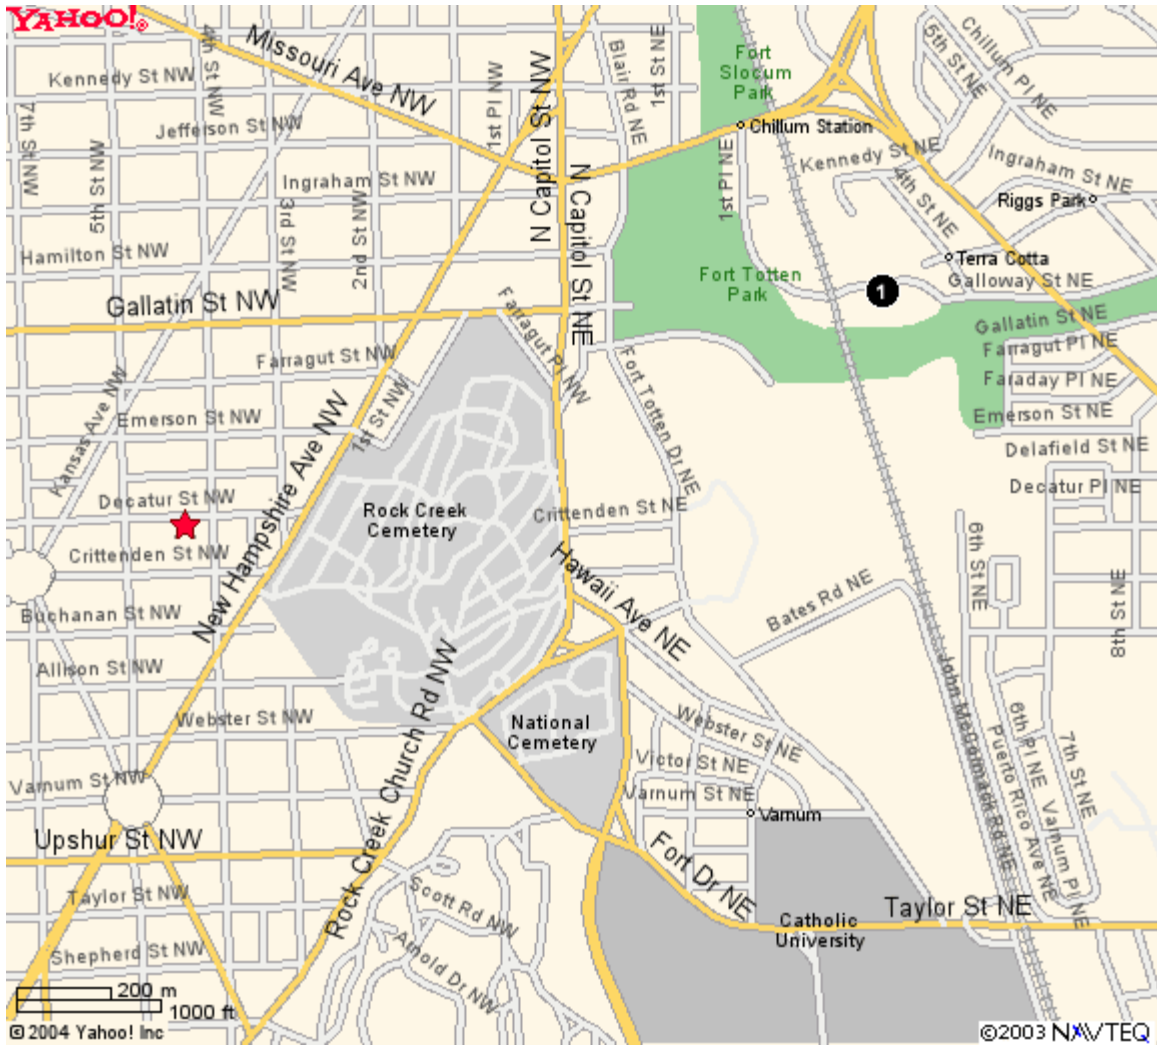

Yahoo! My Yahoo! Mail

Welcome, **suzyw2341**
[Sign Out, My Account]

Search the web

Mz

Yahoo! Maps

← Back to Map

★ 430 Decatur St NW Washington, DC 20011-4745

Map#

Business/Landmark Info

Distance

1

METRO-FORT TOTTEN STATION
GALLOWAY ST NE
WASHINGTON, DC
Phone: (202) 637-7000

0.50 miles

When using any driving directions or map, it's a good idea to do a reality check and make sure the road still exists, watch out for construction, and follow all traffic safety precautions. This is only to be used as an aid in planning.