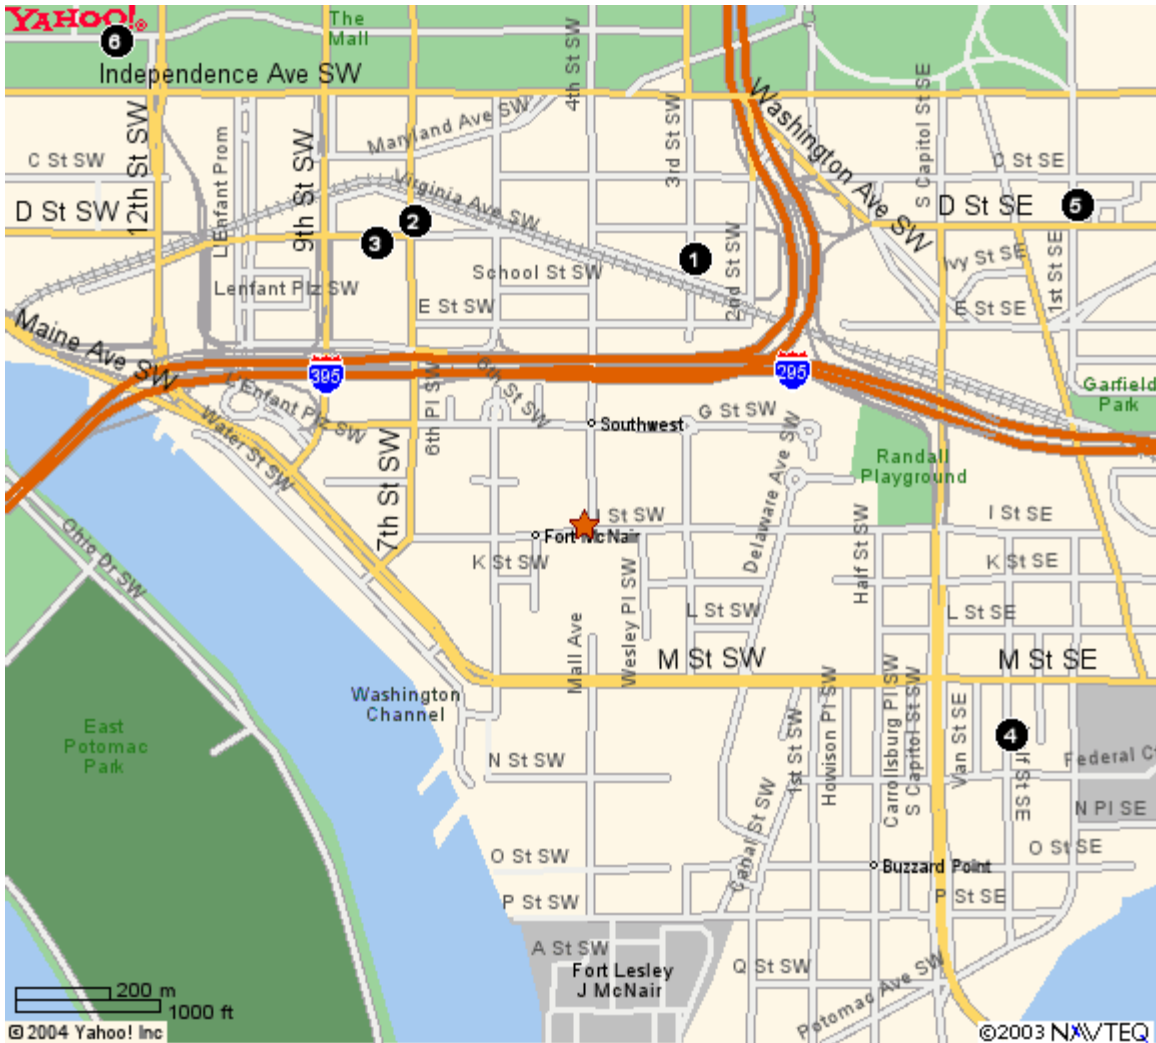

Yahoo! My Yahoo! Mail

Welcome, **suzyw2341**
[Sign Out, My Account]

Search the web

Me

Yahoo! Maps

[← Back to Map](#)

★ **401 I St Sw Washington, DC 20024-4498**

Map#	Business/Landmark Info	Distance
1	METRO-FEDERAL CENTER SW STATION 400 3RD ST SW WASHINGTON, DC Phone: (202) 637-7000	0.38 miles
2	VRE-L'ENFANT PLAZA STATION 350 7TH ST SW WASHINGTON, DC Phone: (703) 648-1001	0.46 miles
3	METRO-L'ENFANT PLAZA STATION 700 D ST SW WASHINGTON, DC Phone: (202) 637-7000	0.46 miles

- | | | |
|----------|--|-------------------|
| 4 | METRO-NAVY YARD STATION
1200 HALF ST SE
WASHINGTON, DC
Phone: (202) 637-7000 | 0.62 miles |
| 5 | METRO-CAPITOL SOUTH STATION
300 1ST ST SE
WASHINGTON, DC
Phone: (202) 637-7000 | 0.77 miles |
| 6 | METRO-SMITHSONIAN STATION
1200 JEFFERSON DR SW
WASHINGTON, DC
Phone: (202) 637-7000 | 0.88 miles |

When using any driving directions or map, it's a good idea to do a reality check and make sure the road still exists, watch out for construction, and follow all traffic safety precautions. This is only to be used as an aid in planning.